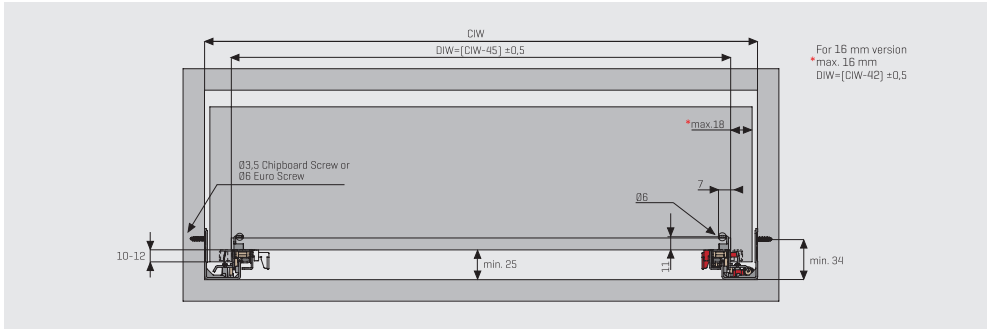

Drawer and Cabinet Dimensions S-C (Pin Fix)