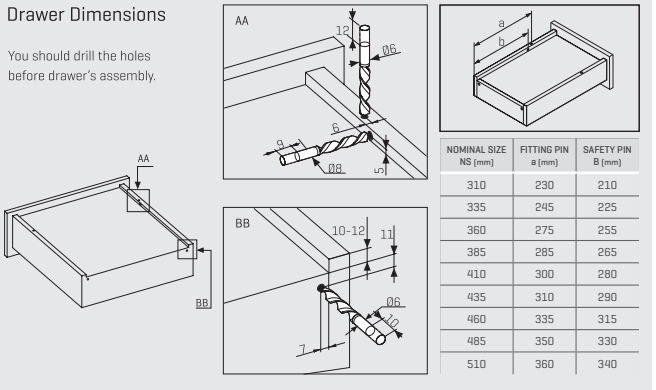

Drawer Dimensions