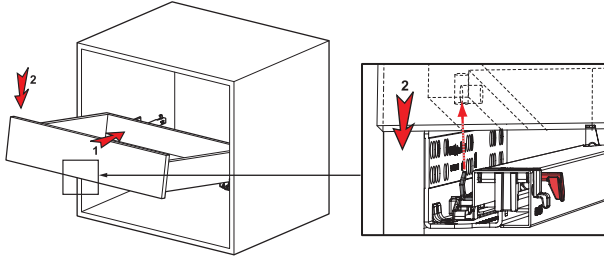

PIN - FIX ASSEMBLY INSTRUCTIONS

1

Important !!!
Make sure keep the safety pin open before the drawer is placed.

2