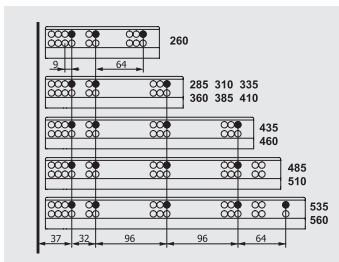

Screw Location for Pin-Fix [18 mm]