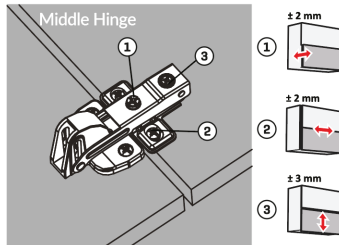

Middle Hinge