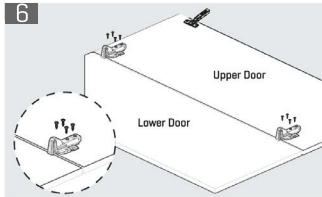

## Opening angle

Multi-Mech provides two different opening angles... 90 and 110 degree opening...

## Power adjustment

Ensures the best loading power for different door weights...