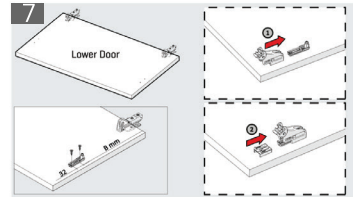

## Opening angle

Multi-Mech provides two different opening angles... 90 and 110 degree opening...

## Power adjustment

Ensures the best loading power for different door weights...