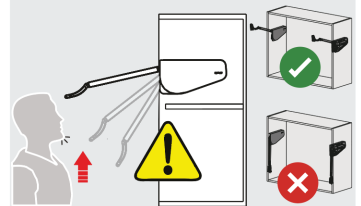

Caution

Left&right, up&down and back&forward adjustment can be done as shown in the image for better alignment.

Caution: Lever arm can spring up and cause injury.