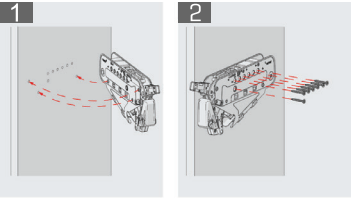

## Opening angle

Multi-Mech provides two different opening angles... 90 and 110 degree opening...

## Power adjustment

Ensures the best loading power for different door weights...