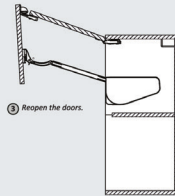

## Opening angle

Multi-Mech provides two different opening angles... 90 and 110 degree opening...

## Power adjustment

Ensures the best loading power for different door weights...