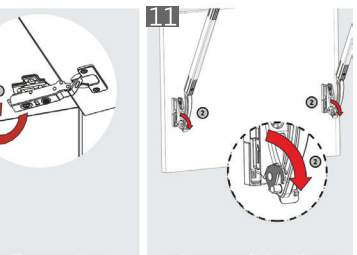

## Opening angle

Multi-Mech provides two different opening angles... 90 and 110 degree opening...

## Power adjustment

Ensures the best loading power for different door weights...