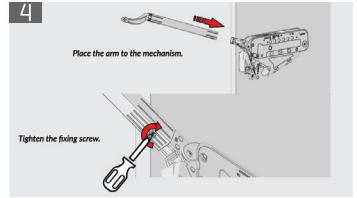

## Opening angle

Multi-Mech provides two different opening angles... 90 and 110 degree opening...

## Power adjustment

Ensures the best loading power for different door weights...