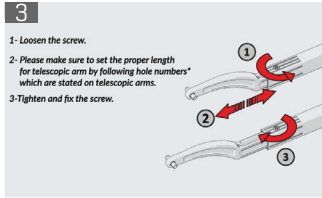

## Opening angle

Multi-Mech provides two different opening angles... 90 and 110 degree opening...

## Power adjustment

Ensures the best loading power for different door weights...