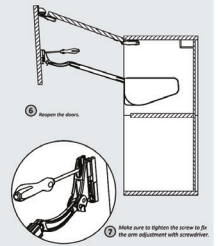

## Opening angle

Multi-Mech provides two different opening angles... 90 and 110 degree opening...

## Power adjustment

Ensures the best loading power for different door weights...