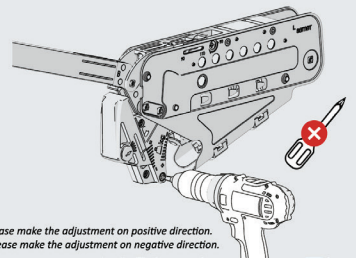

Power adjustment for door weight