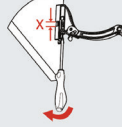

## Opening angle

Multi-Mech provides two different opening angles... 90 and 110 degree opening...

## Power adjustment

Ensures the best loading power for different door weights...