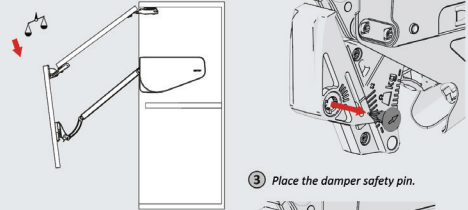

Soft Closing (Damper) Adjustment

1 Take out the damper safety pin.

3 Place the damper safety pin.