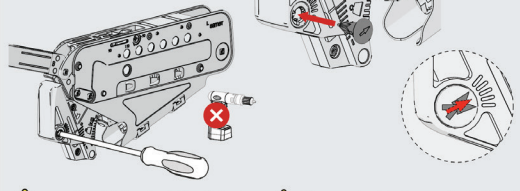

! Important: Do not make the adjustment with a power screwdriver or a power drill.

! Please pay attention to the arrow sign for placing the damper safety pin.