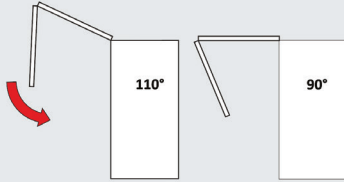

Opening Angle Adjustment

! Important Note: Please make the opening angle adjustment with a manual screwdriver with a #2 Pozzi drive tip.