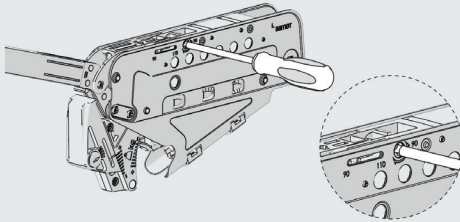

Opening Angle Adjustment

! Important Note: Please make the opening angle adjustment with a manual screwdriver with a #2 Pozzi drive tip.