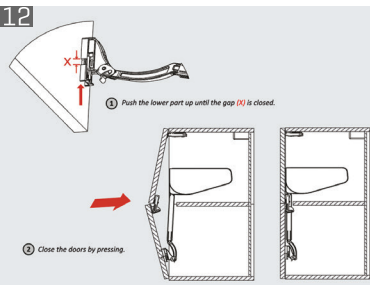

## Opening angle

Multi-Mech provides two different opening angles... 90 and 110 degree opening...

## Power adjustment

Ensures the best loading power for different door weights...