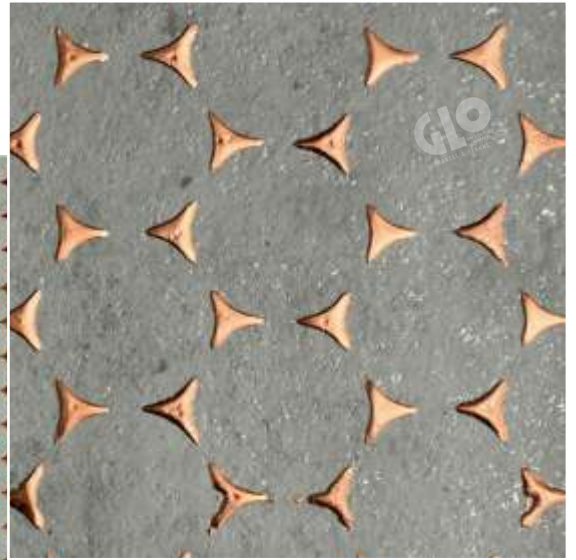

Model No.: 6201 (Bronze), Size: 8'x4', Thickness: 1.25mm

Model No.: 6201 (Silver)  
Size: 8'x4', Thickness: 1.25mm

Powered by  GLO

Model No.: 6202 (Bronze), Size: 8'x4', Thickness: 1.25mm

Model No.: 6202 (Silver), Size: 8'x4', Thickness: 1.25mm

GLO  
LAMINATES

GLO  
LAMINATES

GLO  
LAMINATES

GLO  
LAMINATES

GLO  
LAMINATES

Model No.: 6204 (Copper), Size: 8'x4', Thickness: 1.25mm

GLO  
ETHNIC LAMINATES

Model No.: 6204 (Silver), Size: 8'x4', Thickness: 1.25mm

Model No.: 6206 (Silver), Size: 8'x4', Thickness: 1.25mm

Model No.: 6207 (Bronze), Size: 8'x4', Thickness: 1.25mm

Model No.: 6207 (Gold), Size: 8'x4', Thickness: 1.25mm

Model No.: 6207 (Silver), Size: 8'x4', Thickness: 1.25mm

GLO  
GLOBE  
ETHNIC LAMINATES

GLO  
GLOBE  
ETHNIC LAMINATES

GLO  
GLOBE  
ETHNIC LAMINATES

GLO  
GLOBE  
ETHNIC LAMINATES

GLO  
GLOBE  
ETHNIC LAMINATES

Model No.: 6210 (Silver), Size: 8'x4', Thickness: 1.25mm