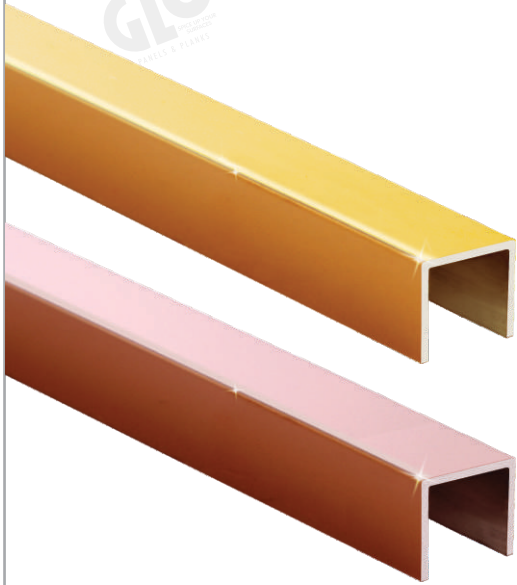

# G-PRO™

SS PROFILES

**GLO**<sup>®</sup>  
SPICE UP YOUR SURFACES  
PANELS & PLANKS

**G-PRO**<sup>TM</sup>  
SS PROFILES

**G-PRO** SS Profiles are stainless steel PVD Colour Coated Decorative Profile Series in various shapes and colours. These SS Profiles are made from high quality 304 Steel and coated with PVD Titanium coatings, which gives a life of 15 years. G-PRO SS Profiles are widely used in Decorative Applications such as Exterior Cladding, Interior Decoration, Skirting, Wall Edge Protection, Flooring, Furniture, Wall Partitions and Many More.

**G-PRO SS PROFILES**

T Profiles

Available Colours:  
Black, Silver, Gold & Rose Gold  
Length: 10 Feet

Model	T6	T8	T10	T12	T15	T20	T25	T32	T50
Dimension									

Mirror Finish | Grade 304 | PVD Titanium Coating | Exterior / Interior application | \*15 Years Warranty

**G-PRO SS PROFILES**

L Profiles

Available Colours:  
Black, Silver, Gold & Rose Gold  
Length: 10 Feet

Model	L6	L8	L12	L20	L25
Dimension					

Mirror Finish | Grade 304 | PVD Titanium Coating | Exterior / Interior application | \*15 Years Warranty

**G-PRO SS PROFILES**

U Profiles

Available Colours:  
Black, Silver, Gold & Rose Gold  
Length: 10 Feet

Model	U6	U8	U12	U20	U25
Dimension					

Mirror Finish | Grade 304 | PVD Titanium Coating | Exterior / Interior application | \*15 Years Warranty