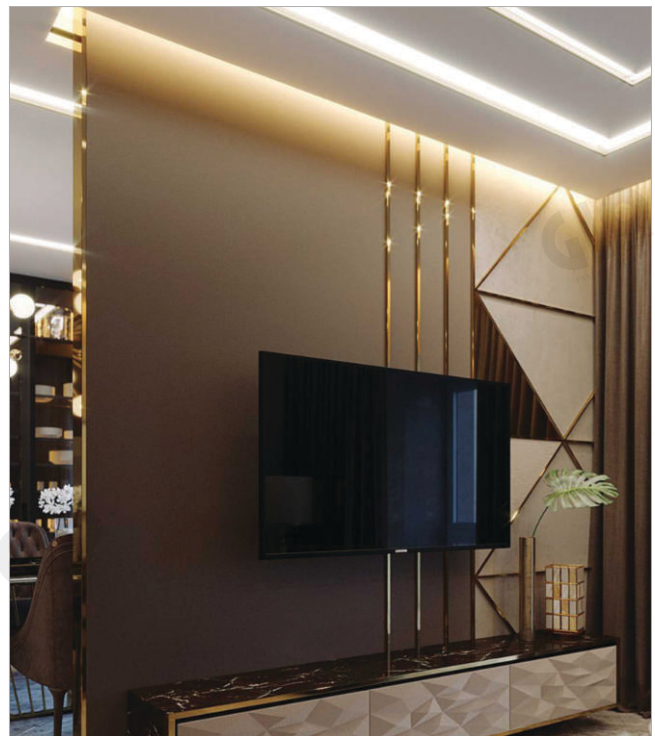

**G-PRO SS PROFILES**

L Profiles

Available Colours:  
Black, Silver, Gold & Rose Gold  
Length: 10 Feet

Model	L6	L8	L12	L20	L25
Dimension					

Mirror Finish | Grade 304 | PVD Titanium Coating | Exterior / Interior application | \*15 Years Warranty

**G-PRO SS PROFILES**

U Profiles

Available Colours:  
Black, Silver, Gold & Rose Gold  
Length: 10 Feet

Model	U6	U8	U12	U20	U25
Dimension					

Mirror Finish | Grade 304 | PVD Titanium Coating | Exterior / Interior application | \*15 Years Warranty