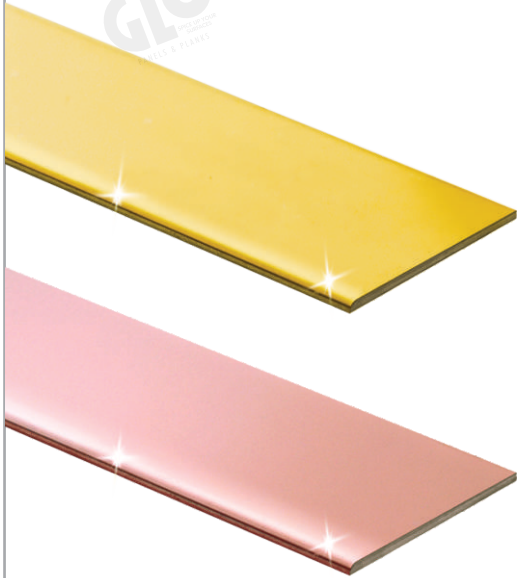

# G-PRO™

SS PROFILES

**GLO**<sup>®</sup>  
SPICE UP YOUR SURFACES  
PANELS & PLANKS

**G-PRO**<sup>TM</sup>  
SS PROFILES

**G-PRO** SS Profiles are stainless steel PVD Colour Coated Decorative Profile Series in various shapes and colours. These SS Profiles are made from high quality 304 Steel and coated with PVD Titanium coatings, which gives a life of 15 years. G-PRO SS Profiles are widely used in Decorative Applications such as Exterior Cladding, Interior Decoration, Skirting, Wall Edge Protection, Flooring, Furniture, Wall Partitions and Many More.

**G-PRO SS PROFILES**

L Profiles

Available Colours:  
Black, Silver, Gold & Rose Gold  
Length: 10 Feet

Model	L6	L8	L12	L20	L25
Dimension					

Mirror Finish | Grade 304 | PVD Titanium Coating | Exterior / Interior application | \*15 Years Warranty

**G-PRO SS PROFILES**

U Profiles

Available Colours:  
Black, Silver, Gold & Rose Gold  
Length: 10 Feet

Model	U6	U8	U12	U20	U25
Dimension					

Mirror Finish | Grade 304 | PVD Titanium Coating | Exterior / Interior application | \*15 Years Warranty

**G-PRO SS PROFILES**

Plain Patti

Available Colours:  
Black, Silver, Gold & Rose Gold  
Length: 8 Feet

Model	P12	P19	P38	P50	P75	P100
Dimension	↓ 12 mm ↓	↓ 19 mm ↓	↓ 38 mm ↓	↓ 50 mm ↓	↓ 75 mm ↓	↓ 100 mm ↓