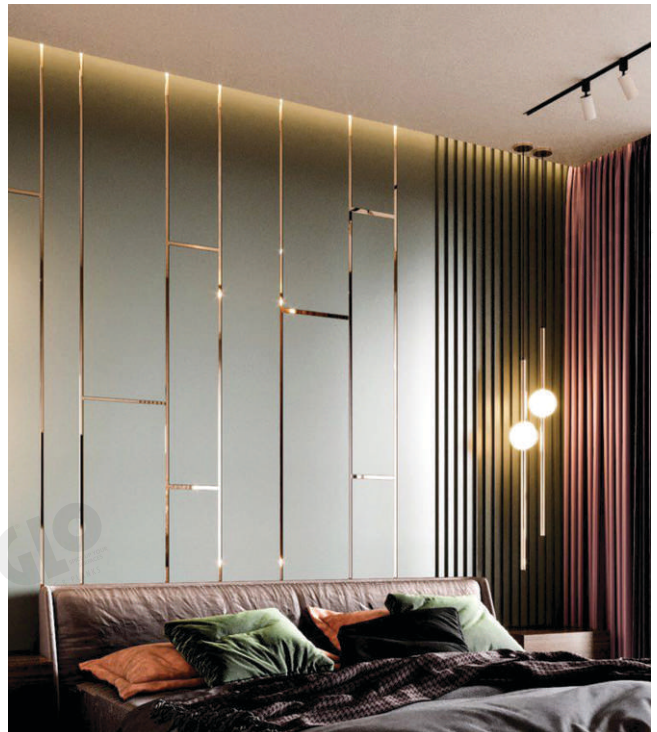

**G-PRO SS PROFILES**

L Profiles

Available Colours:  
Black, Silver, Gold & Rose Gold  
Length: 10 Feet

Model	L6	L8	L12	L20	L25
Dimension					

Mirror Finish | Grade 304 | PVD Titanium Coating | Exterior / Interior application | \*15 Years Warranty

**G-PRO SS PROFILES**

U Profiles

Available Colours:  
Black, Silver, Gold & Rose Gold  
Length: 10 Feet

Model	U6	U8	U12	U20	U25
Dimension					

Mirror Finish | Grade 304 | PVD Titanium Coating | Exterior / Interior application | \*15 Years Warranty