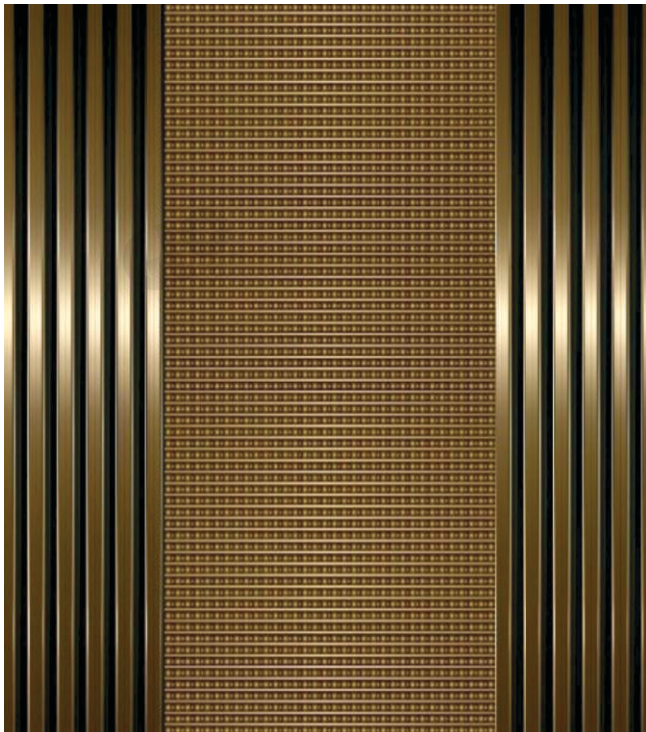

Available Colours:
Black, Silver, Gold & Rose Gold
Length: 8 Feet

Model	W120
Dimension	120 mm

Mirror Finish | Grade 304 | PVD Titanium Coating | Exterior / Interior application | *15 Years Warranty