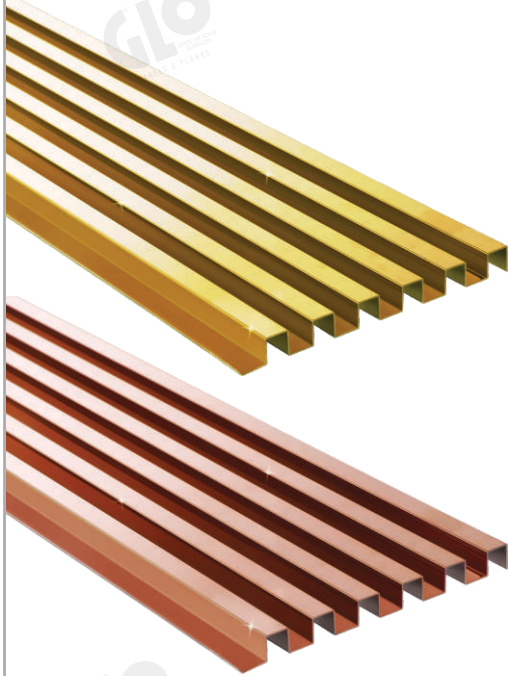

# G-PRO™

SS PROFILES

**GLO**<sup>®</sup>  
SPICE UP YOUR SURFACES  
PANELS & PLANKS

**G-PRO**<sup>TM</sup>  
SS PROFILES

**G-PRO** SS Profiles are stainless steel PVD Colour Coated Decorative Profile Series in various shapes and colours. These SS Profiles are made from high quality 304 Steel and coated with PVD Titanium coatings, which gives a life of 15 years. G-PRO SS Profiles are widely used in Decorative Applications such as Exterior Cladding, Interior Decoration, Skirting, Wall Edge Protection, Flooring, Furniture, Wall Partitions and Many More.

**G-PRO SS PROFILES**

U Profiles

Available Colours:  
Black, Silver, Gold & Rose Gold  
Length: 10 Feet

Model	U6	U8	U12	U20	U25
Dimension					

Mirror Finish | Grade 304 | PVD Titanium Coating | Exterior / Interior application | \*15 Years Warranty

**G-PRO SS PROFILES**

Plain Patti

Available Colours:  
Black, Silver, Gold & Rose Gold  
Length: 8 Feet

Model	P12	P19	P38	P50	P75	P100
Dimension	↓ 12 mm ↓	↓ 19 mm ↓	↓ 38 mm ↓	↓ 50 mm ↓	↓ 75 mm ↓	↓ 100 mm ↓

Mirror Finish | Grade 304 | PVD Titanium Coating | Exterior / Interior application | \*15 Years Warranty

**G-PRO SS PROFILES**

W Profiles

Available Colours:  
Black, Silver, Gold & Rose Gold  
Length: 8 Feet