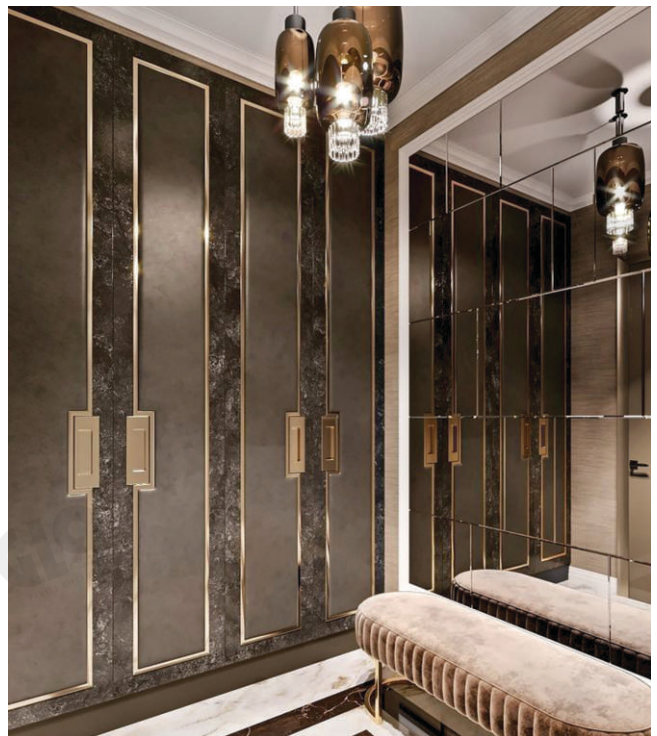

**G-PRO SS PROFILES**

L Profiles

Available Colours:  
Black, Silver, Gold & Rose Gold  
Length: 10 Feet

Model	L6	L8	L12	L20	L25
Dimension					

Mirror Finish | Grade 304 | PVD Titanium Coating | Exterior / Interior application | \*15 Years Warranty

**G-PRO SS PROFILES**

U Profiles

Available Colours:  
Black, Silver, Gold & Rose Gold  
Length: 10 Feet

Model	U6	U8	U12	U20	U25
Dimension					

Mirror Finish | Grade 304 | PVD Titanium Coating | Exterior / Interior application | \*15 Years Warranty