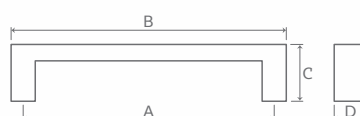

tunes®
signature

CH 90643 | MATERIAL : ZINC

FINISH : PVD GOLD, PVD ROSE GOLD, CHOCO BRUSH, BLACK, BA

H to H (A)	O to O (B)	C	D	WEIGHT	PACKING
160	185	25	90	243	02