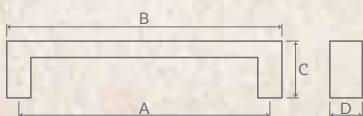

DH 90675 | MATERIAL : ZINC

FINISH : PVD ROSE GOLD MATT, PVD GOLD MATT,
UV GREY, BA, BLACK, WHITE

H to H (A)	O to O (B)	C	D	WEIGHT	PACKING
150	220	40	78	498	02

ALSO AVAILABLE IN GLASS DOOR HANDLE