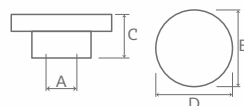

tunes®
signature

KN 90156 | MATERIAL : ZINC

FINISH : PVD ROSE GOLD/WALNUT, PVD GOLD/BLACK,
BLACK/WHITE, WHITE/RED, BLACK/GREY, BLACK/YELLOW, BLACK/GREY

H to H (A)	O to O (B)	C	D	WEIGHT	PACKING
32	60	20	60	51	20