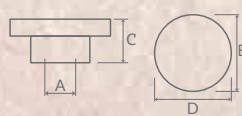

KN 90675 | MATERIAL : ZINC

FINISH : PVD ROSE GOLD MATT, PVD GOLD MATT,
UV GREY, BA, BLACK, WHITE

H to H (A)	O to O (B)	C	D	WEIGHT	PACKING
32	55	22	55	79	20