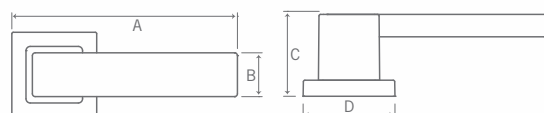

tunes[®]
signature

MH 90771 | MATERIAL : BRASS

FINISH : SS, BA, BLACK, PVD GOLD, PVD ROSE GOLD

A	B	C	D	WEIGHT	PACKING
144	30	46	52	810	1 Set

DESIGN PATENT REGISTERED.

tunes[®]
signature

MH 90773 | MATERIAL : BRASS