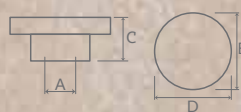

KN 90674 | MATERIAL : ZINC

FINISH : BPVD ROSE GOLD MATT, PVD GOLD MATT, CA SONE, BLACK, WHITE, SS MATT

H to H (A)	O to O (B)	C	D	WEIGHT	PACKING
32	55	22	65	65	20