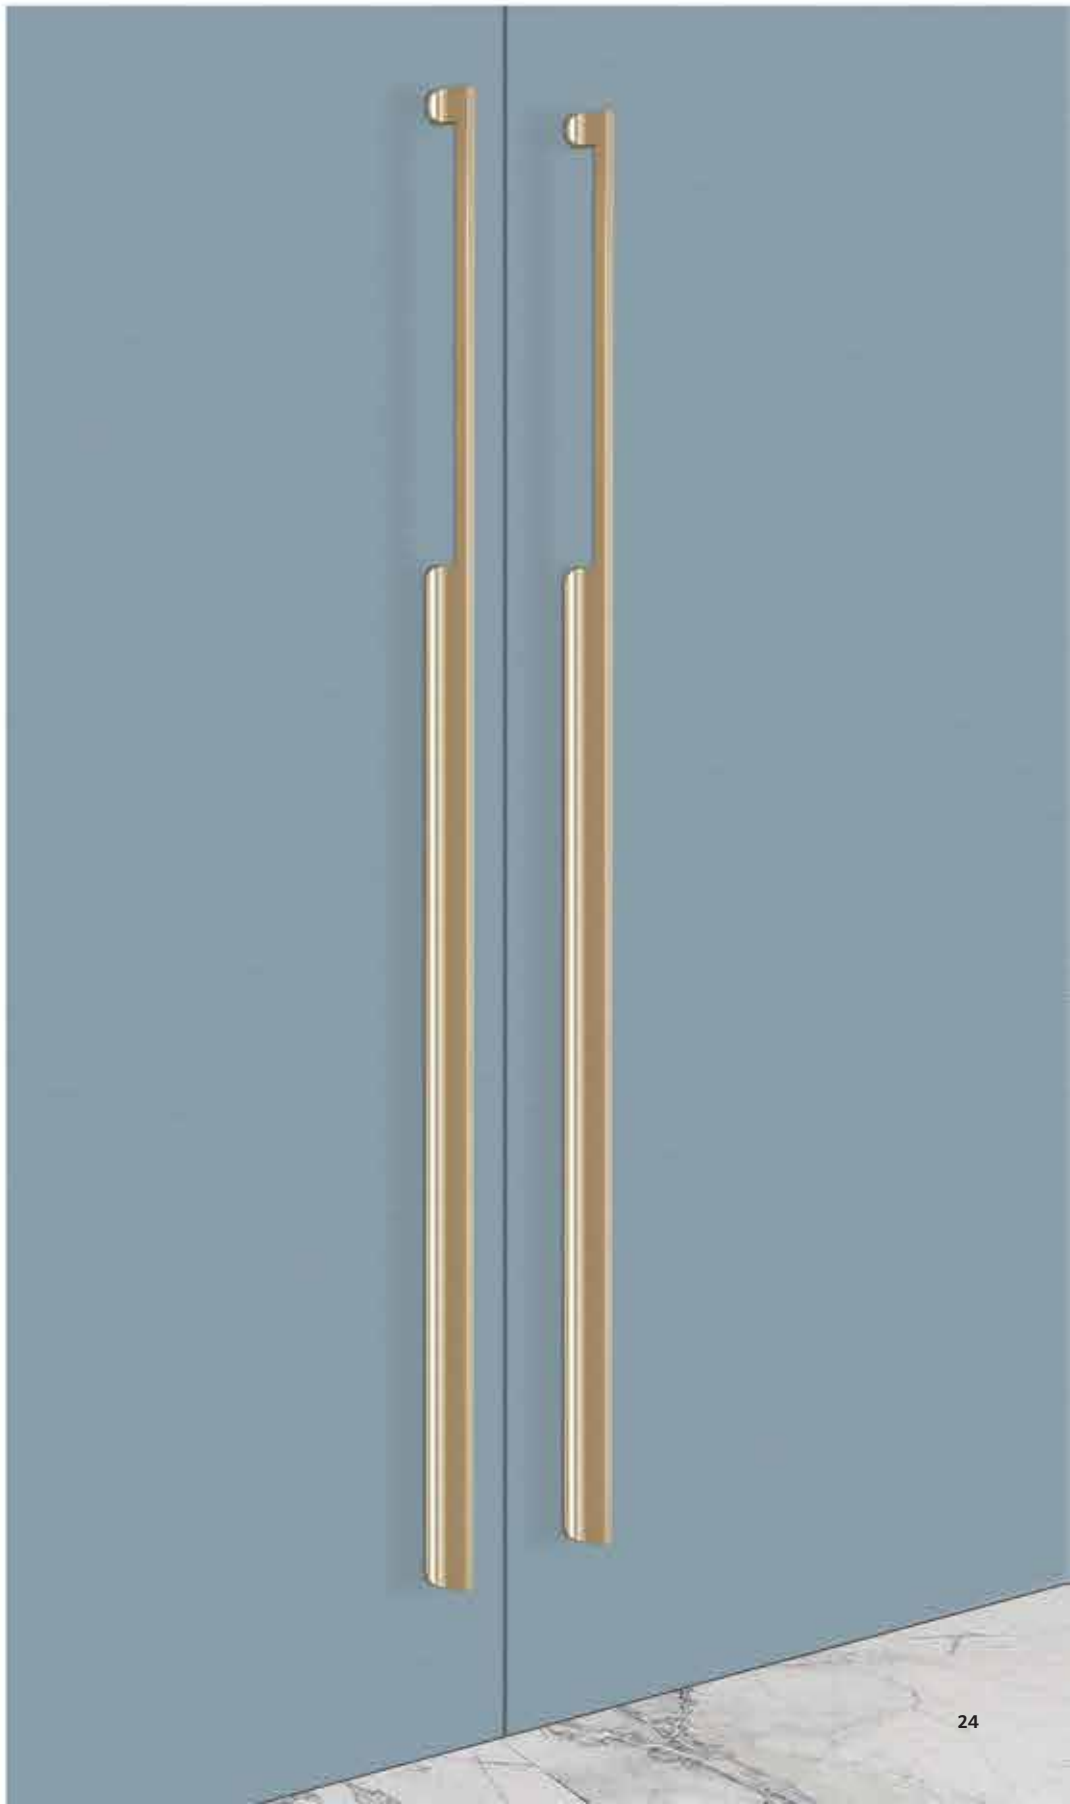

FINISH : PVD GOLD, PVD ROSE GOLD, CHOCO BRUSH, BLACK, BA

H to H (A)	O to O (B)	C	D	WEIGHT	PACKING
160	185	25	90	243	02

CH 90805 | MATERIAL : ALUMINIUM

FINISH : PVD GOLD MATT, PVD ROSE GOLD MATT, BLACK

H to H (A)	O to O (B)	C	D	WEIGHT	PACKING
160	180	28	8	70	15
576	600	28	8	160	10
992	1104	28	8	690	05