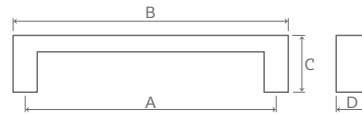

CH 90806 | MATERIAL : ALUMINIUM

FINISH : PVD GOLD, PVD ROSE GOLD, WHITE, BLACK

H to H (A)	O to O (B)	C	D	WEIGHT	PACKING
20	64	20	20	20	40
32	160	20	20	50	20
96	320	20	20	100	15
576	1000	20	20	410	05