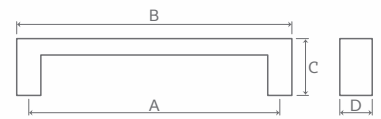

FINISH : PVD GOLD, PVD ROSE GOLD, CHOCO BRUSH, BLACK, BA

H to H (A)	O to O (B)	C	D	WEIGHT	PACKING
160	185	25	90	243	02

CH 90805 | MATERIAL : ALUMINIUM

FINISH : PVD GOLD MATT, PVD ROSE GOLD MATT, BLACK

H to H (A)	O to O (B)	C	D	WEIGHT	PACKING
160	180	28	8	70	15
576	600	28	8	160	10
992	1104	28	8	690	05