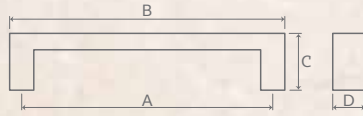

CH 90361 | MATERIAL : STAINLESS STEEL

FINISH : BLACK, PVD GOLD MATT,
PVD ROSE GOLD MATT

H to H (A)	O to O (B)	C	D	WEIGHT	PACKING
265	260	34	125	190	05
224 (265)	465	34	125	250	05
620 (265)	920	34	125	517	05