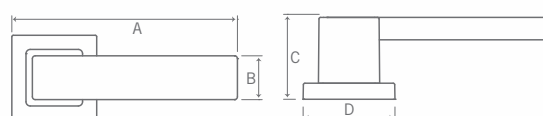

FINISH : BRASS BRUSH, PVD ROSE GOLD MATT,
BLACK, SS MATT, BA

A	B	C	D	WEIGHT	PACKING
148	25	62	53	1083	1 Set

DH 90251 | MATERIAL : ALUMINIUM

FINISH : BA, BLACK

A	B	C	D	WEIGHT	PACKING
600	720	64	31	1250	01

DH 90363 | MATERIAL: STAINLESS STEEL
FINISH: BLACK, PVD GOLD MATT