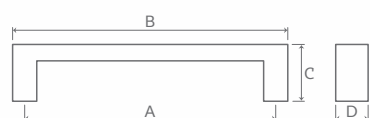

FINISH : BRASS BRUSH, PVD ROSE GOLD MATT,
BLACK, SS MATT, BA

A	B	C	D	WEIGHT	PACKING
148	25	62	53	1083	1 Set

DH 90251 | MATERIAL : ALUMINIUM

FINISH : BA, BLACK

A	B	C	D	WEIGHT	PACKING
600	720	64	31	1250	01

DH 90363 | MATERIAL: STAINLESS STEEL
FINISH: BLACK, PVD GOLD MATT