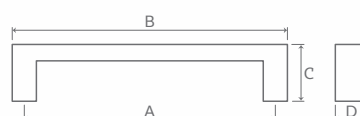

tunes®
signature

CH 90362 | MATERIAL : PURE BRASS

FINISH : BLACK, PVD GOLD MATT

H to H (A)	O to O (B)	C	D	WEIGHT	PACKING
18	150	32	12	170	15
18	250	32	12	270	10
508	900	32	12	900	05