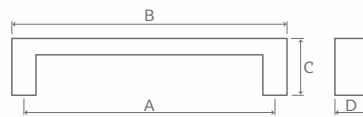

DH 90363 | MATERIAL: STAINLESS STEEL
FINISH: BLACK, PVD GOLD MATT

A	B	C	D	WEIGHT	PACKING
160	252	32	127	847	02