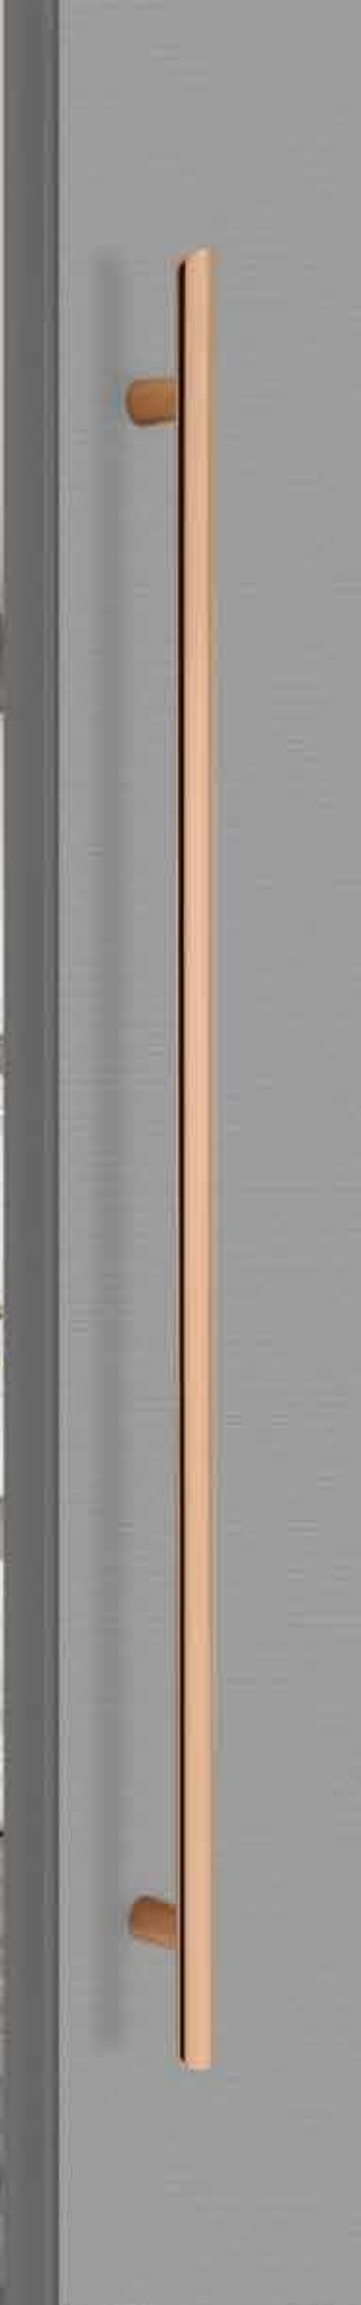

DH 90862 | MATERIAL : ALUMINIUM

FINISH : PVD ROSE GOLD, PVD GOLD

A	B	C	D	WEIGHT	PACKING
200	350	45	30	310	06
400	550	45	30	440	06
800	950	45	30	720	06