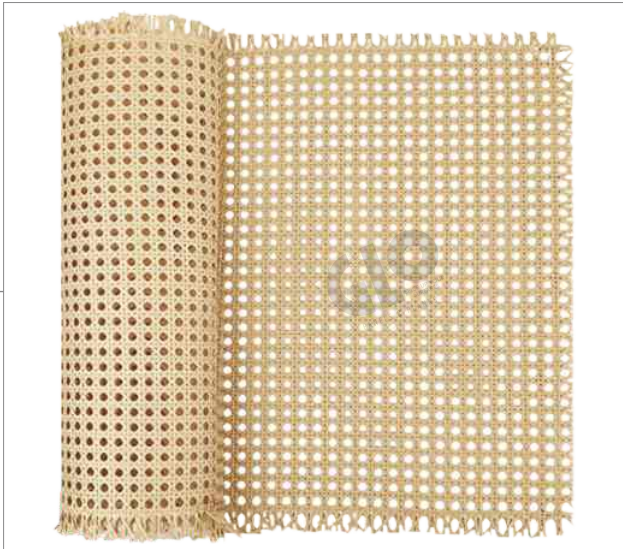

CANE WEBBING

(Rattan Cane & PVC Cane)

Available Colour:
Natural & White

GLO[®]
SPICE UP YOUR SURFACES
PANELS & PLANKS

CANE WEBBING

GLO Introduces **Cane Webbing**, these are elegant looking wall panelling & furniture materials that enhance quality. They are simple to use and uniform for the production of high-value wall panels & furniture in any quantity. Production of cane webbing involved a lot of labour, attention skill and craftsmanship. Every production steps require careful hand selection.

TECHNICAL DETAILS

Available Colours:
Natural & White Colour

Dimensions: **24 Inches x 15 Meter Length Roll** (Approx 98 sq. ft.)
Dimensions: **24 Inches x 5 Meter Length Roll** (Approx 32 sq. ft.)

RATTAN CANE & PVC CANE

*Size, Thickness & Colour may vary from piece to piece.

CANE WEBBING

Rattan Cane

Natural Colour

White Colour

PVC Cane

Natural Colour

White Colour

Available Sizes:
24 Inches x 15 Meter Length Roll
24 Inches x 5 Meter Length Roll

CANE WEBBING

CANE WEBBING

GLO PANELS
PVT. LTD.

customer.care@glopanels.com | www.glopanels.com