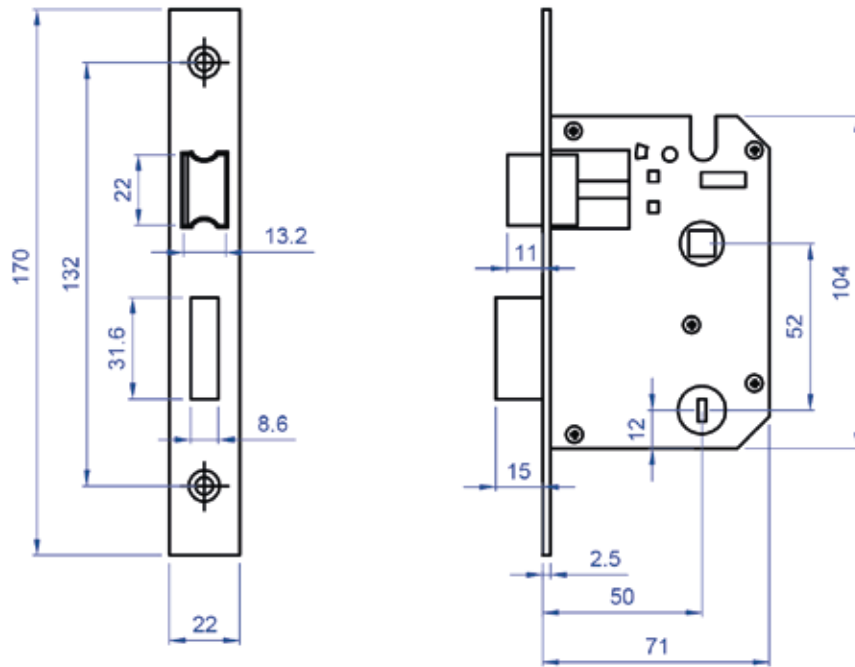

STRIKING PLATE

Furniture Lock DG304

Furniture Lock DG305

Furniture Lock DG306

Dimensions

Furniture Lock DG303 SL

Furniture Lock DG304 SL

Dimensions