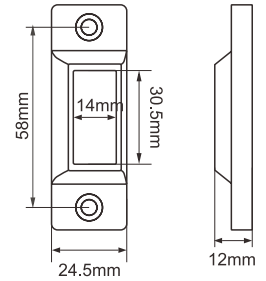

DG 307 | DG 308

Dimensions

PANEL

LOCK CASE

STRIKING PLATE

Furniture Lock DG303

PANEL

LOCK CASE