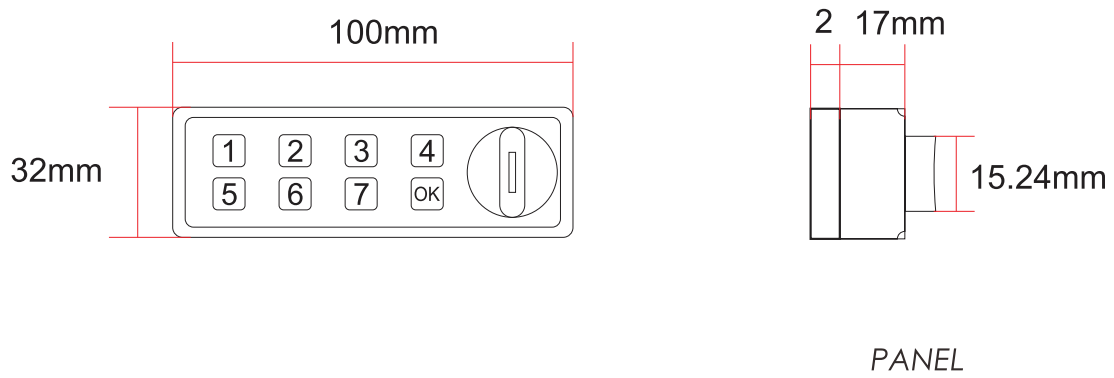

Furniture Lock DG305