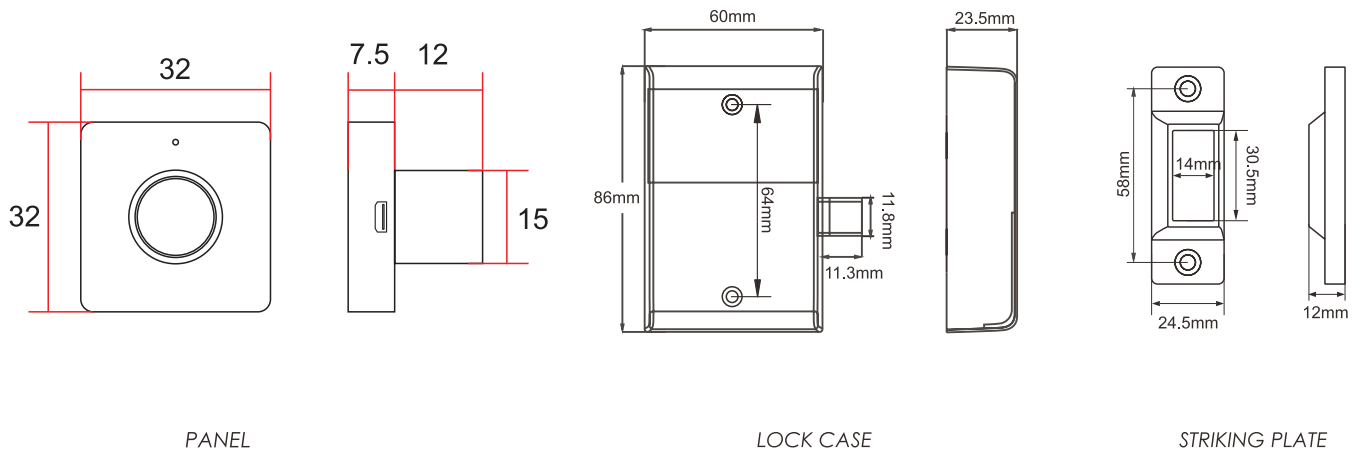

Furniture Lock DG305

Furniture Lock DG306