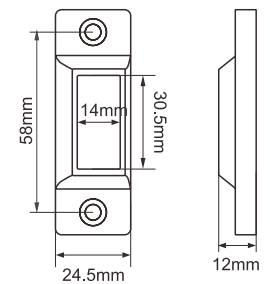

DG 307 | DG 308

Dimensions

PANEL

LOCK CASE

STRIKING PLATE

Furniture Lock DG303

PANEL

LOCK CASE