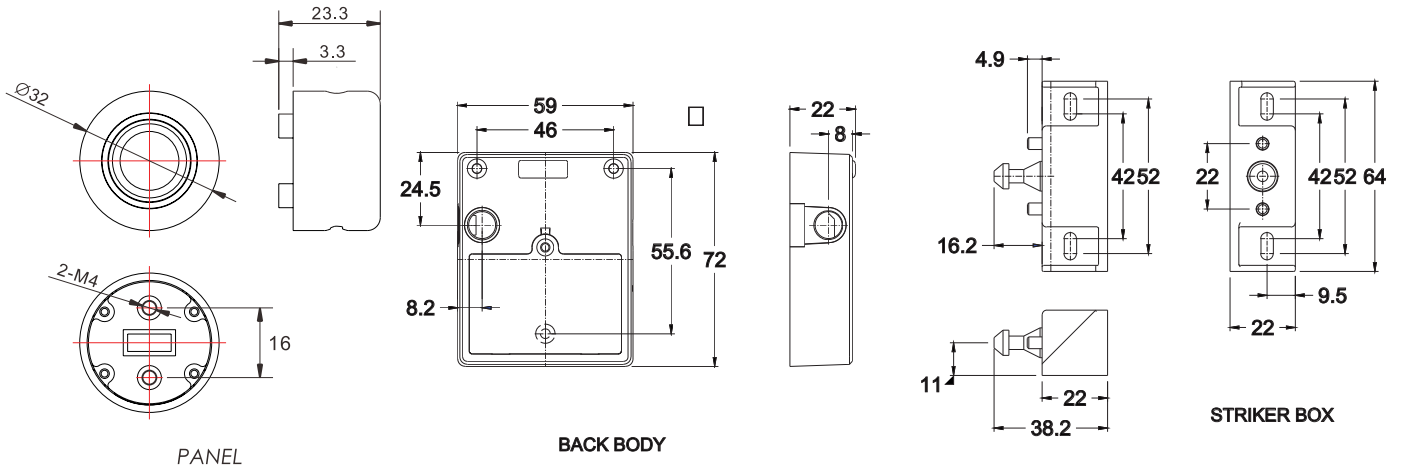

STRIKING PLATE

Furniture Lock DG304

Furniture Lock DG305

Furniture Lock DG306

Dimensions

Furniture Lock DG303 SL

Furniture Lock DG304 SL

Dimensions