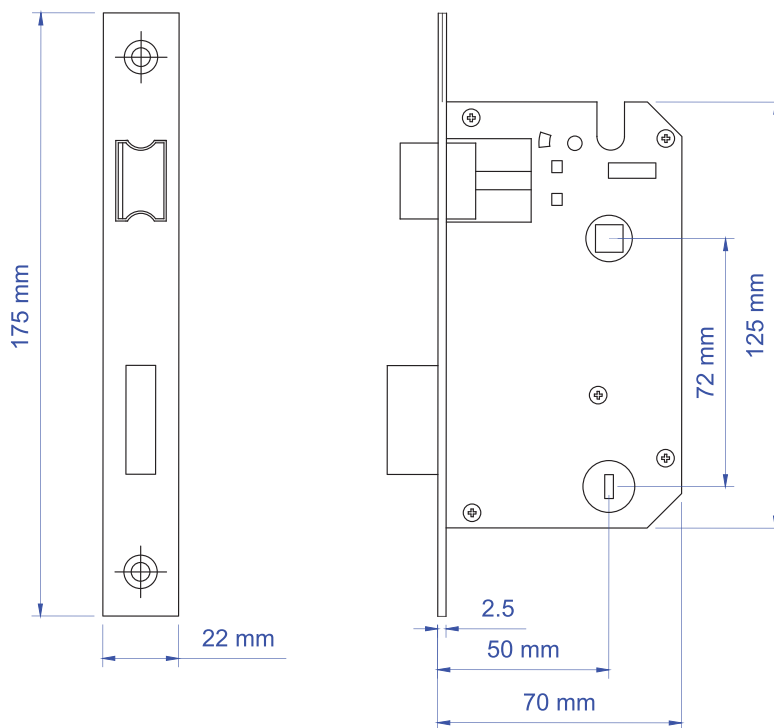

DG 201 IGM | DG 202 IGM | DG 203 IGM | DG 204 IGM