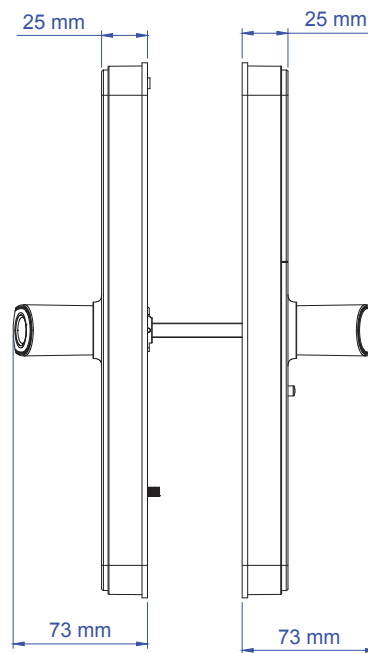

DG 201 | DG 202 | DG203 | DG 204

DG 401