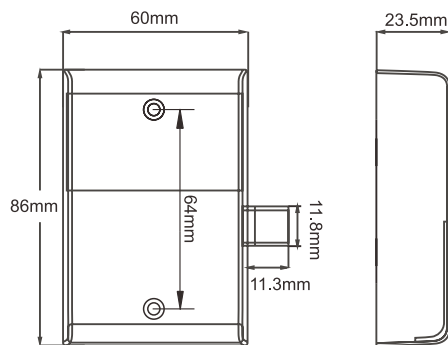

DG 307 | DG 308

Dimensions

PANEL

LOCK CASE

STRIKING PLATE

Furniture Lock DG303

PANEL

LOCK CASE