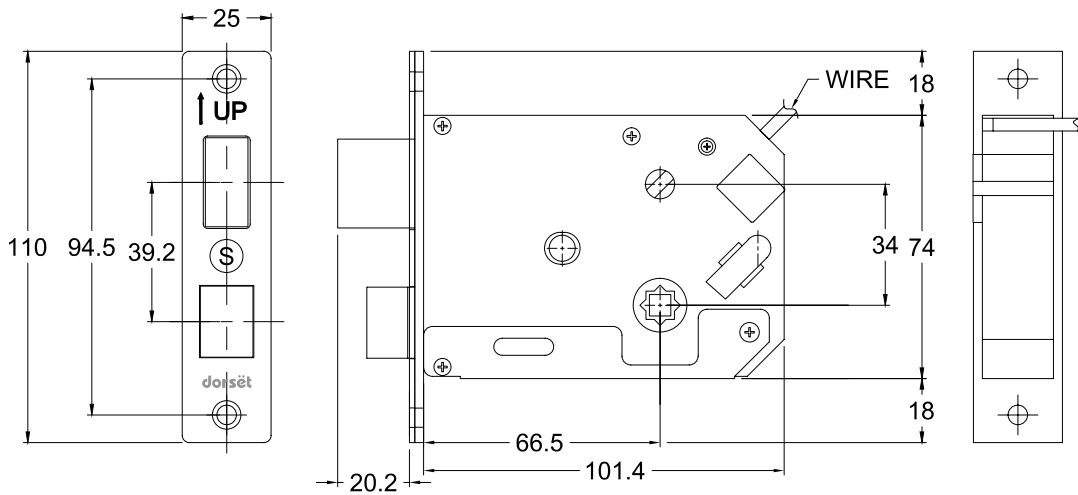

DG 101 IGM

DG 101 MGM

DG 501 IGM | DG 502 IGM | DG 503 IGM | DG 504 IGM | DG 401 IRG | DG 801 IGM