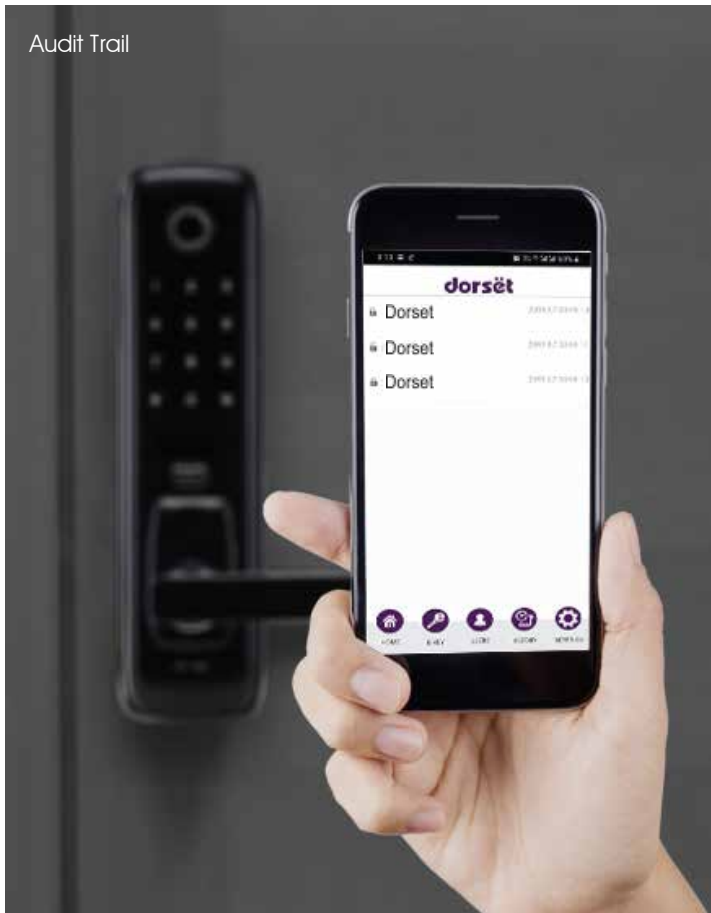

OTP ACCESS

GUEST ACCESS

TEMPORARY ACCESS

PERMANENT ACCESS

Our Unique Mobile Application with an intuitive user Interface gives various user notifications when a registered family member accesses the home. Our Unique Cloud Key system is also ideal for guests and short-term tenants. The property owner or host can issue e-keys from anywhere in the world and conveniently manage access rights through, their smart phones.

* UI Design shown is for representation purpose only and it may differ from actual UI used in mobile app

Smart Fingerprint Scan Technology

In-Built Fire Detection Sensor

RFID Smart Sticker

Smart Features

Volume Control

Video Door Phone Integration

Energy Saving Smart Keypad

Smart Features

Anti - Theft Password

Universal Handled Operation

Fingerprint Sensor Dust Cover

Locking Modes

Auto Locking

Remote Control

Dorset DG Digital Door Locks come with an option to operate with a smart looking wall hanging Remote Control giving you the convenience to open the door lock from wherever you are sitting at home.