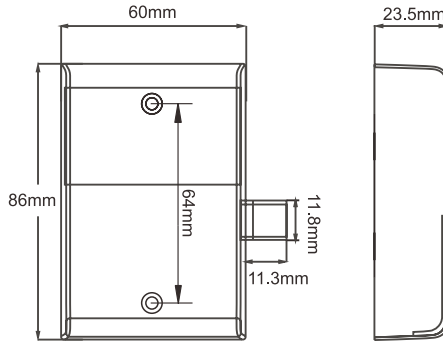

Dimensions

LOCK CASE

STRIKING PLATE

Furniture Lock DG303

LOCK CASE

STRIKING PLATE

Furniture Lock DG304