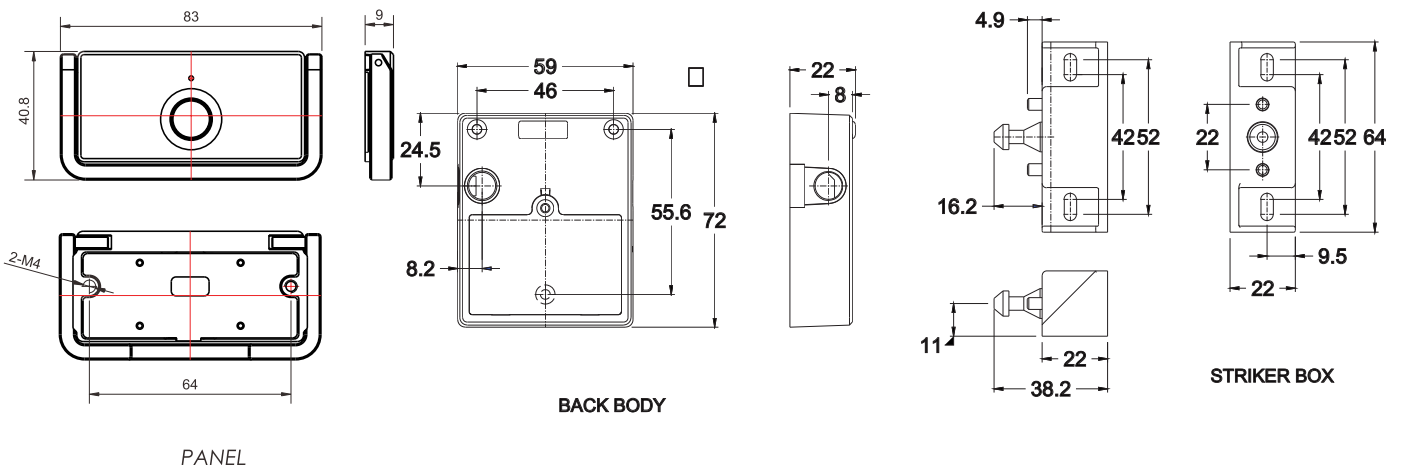

STRIKING PLATE

Furniture Lock DG304

Furniture Lock DG305

Furniture Lock DG306

Dimensions

Furniture Lock DG303 SL

Furniture Lock DG304 SL

Dimensions