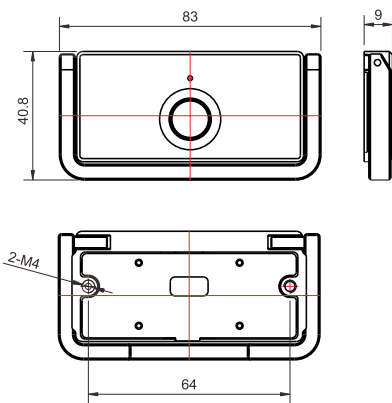

DG 307 | DG 308

Dimensions

PANEL

LOCK CASE

STRIKING PLATE

Furniture Lock DG303

PANEL

LOCK CASE

STRIKING PLATE

Furniture Lock DG304

Furniture Lock DG305

Furniture Lock DG306

Dimensions

Furniture Lock DG303 SL

Furniture Lock DG304 SL

Dimensions