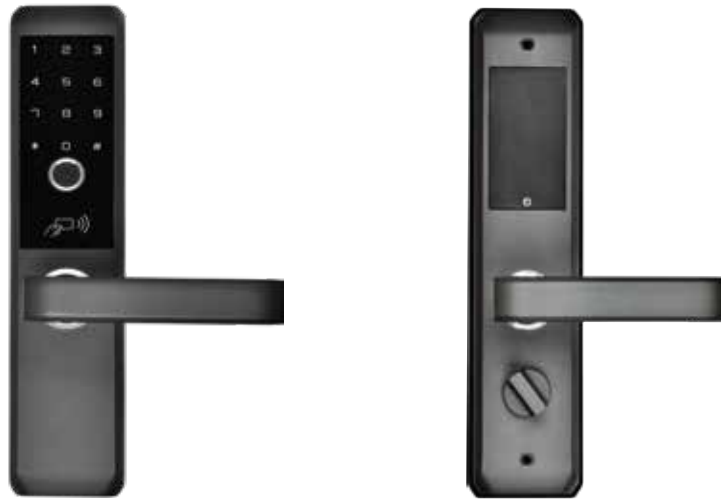

DOOR THICKNESS

40 - 90 mm

FEATURES & SPECIFICATION

 DG 101

ACCESS MODES

-  Fingerprint ID (Up to 100 unique access)
-  Password
-  RFID (>500 unique access)
-  Mechanical Key
-  Guest Access (Upto 5)

LOCKING MODES