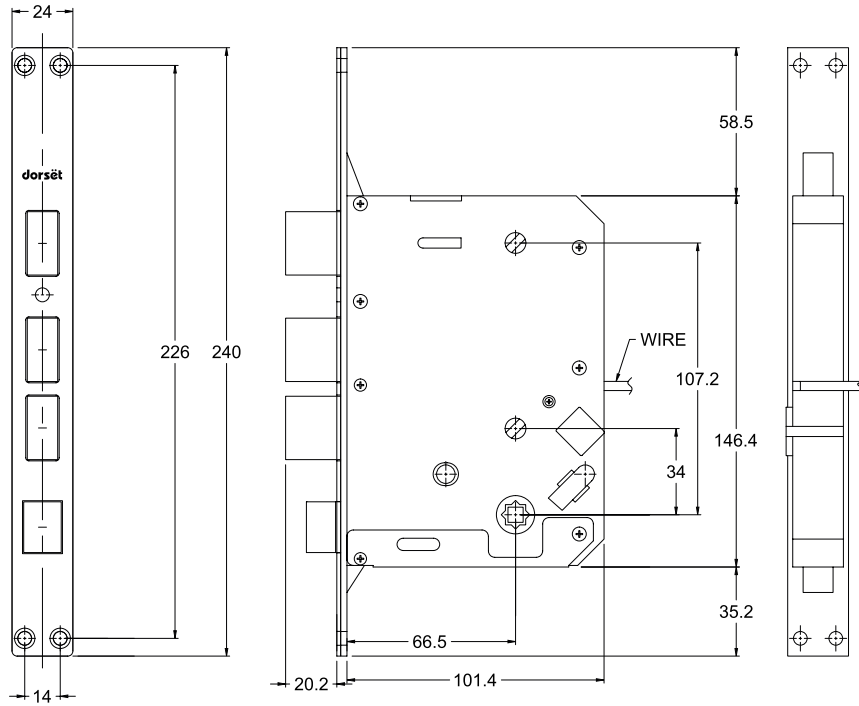

DG 501 MGM | DG 502 MGM | DG 503 MGM | DG 504 MGM | DG 801 MGM