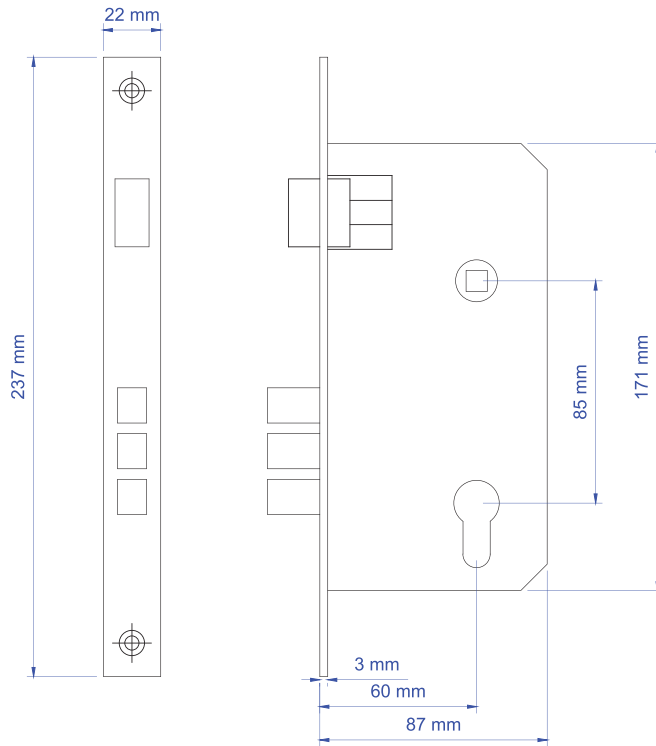

DG 201 MGM | DG 202 MGM | DG 203 MGM | DG 204 MGM