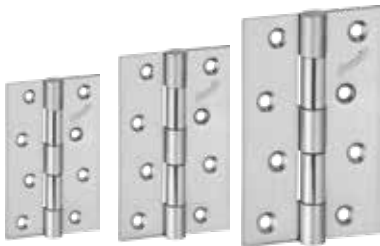

HINGE | HG5150SS

PIN TYPE WELDED HINGE

MODEL	SIZE (MM)	MODEL	SIZE (MM)
HG5150SS	75X48X1.7	HG5151HSS	100X61X2.5
HG5150HSS	75X48X2.5	HG5152SS	125X64X1.9
HG5151SS	100X58X1.9	HG5152HSS	125X65X2.5