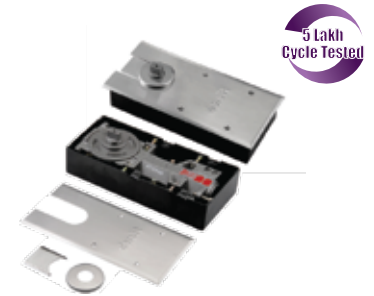

FINISHES: SILVER SATIN (SS)