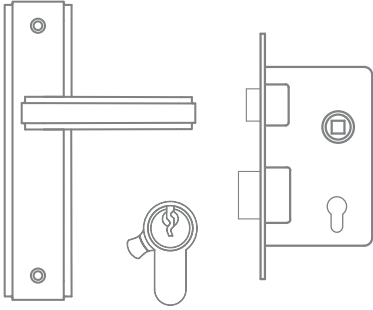

COMBO LOCKSET

K
series