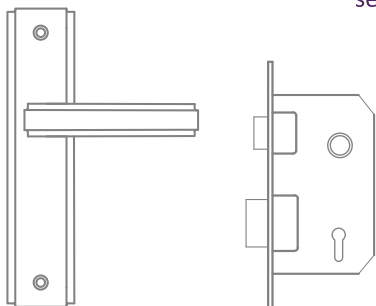

COMBO LOCKSET

BRITO SMART | HL BRT K SC SM

OBLO SMART | HL OBL K SS SM

K
series