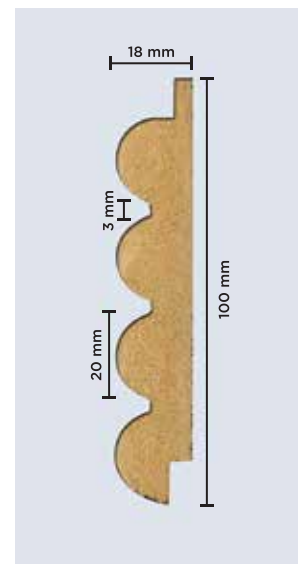

# SPECIFICATIONS

CORE: Engineered Wood (HMR-Grade Fibreboard)

FINISH: Textured Poly Vinyl Membrane

HEIGHT: 9 ft (2750 mm)

WIDTH: 121 mm (4.75 inches)

THICKNESS: 18 mm (3/4th inch)

# MANUFACTURING PROCESS

- Refining raw wood fibres for quality.
- Gluing, pressing & calibrating into uniform panels.
- Routing wooden panels into desired designs.
- Applying textured Poly Vinyl membrane on top.

**3771  
SLATS**

**1001  
RIBBED SLATS**

**3786  
TWO SLATS**

**3993  
BARCODE**

**5050  
PEAKS**

**5151  
FLUTES**

**2050  
TWO FLUTES**

**LMBR  
SPIRALS**