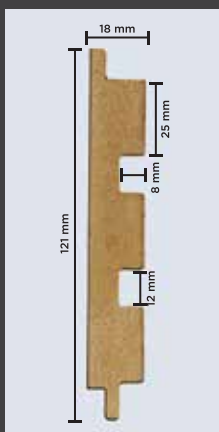

LEATHER  
PROFILES

HOW TO  
INSTALL

VISUALIZER

**vivre**  
PANELS

3771 - SLATS  
301 Soft Black

**vivre**  
PANELS

CLICK  
MENU

TIMBER  
PROFILES