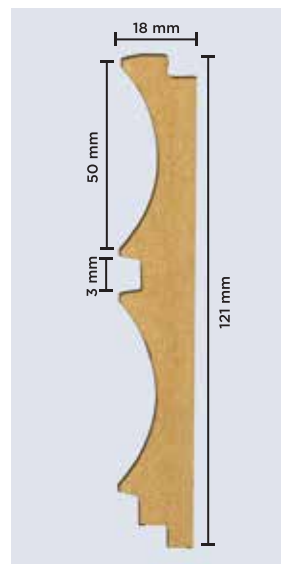

# SPECIFICATIONS

CORE: Engineered Wood (HMR-Grade Fibreboard)

FINISH: Textured Poly Vinyl Membrane

HEIGHT: 9 ft (2750 mm)

WIDTH: 121 mm (4.75 inches)

THICKNESS: 18 mm (3/4th inch)

**3771  
SLATS**

**1001  
RIBBED SLATS**

**3786  
TWO SLATS**

**3993  
BARCODE**

**5050  
PEAKS**

**5151  
FLUTES**

**2050  
TWO FLUTES**

**LMBR  
SPIRALS**