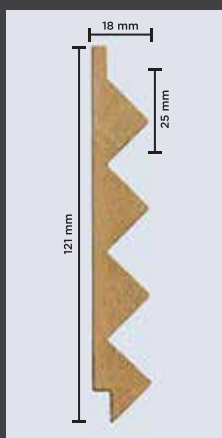

5050 - PEAKS
101 Dark Teak