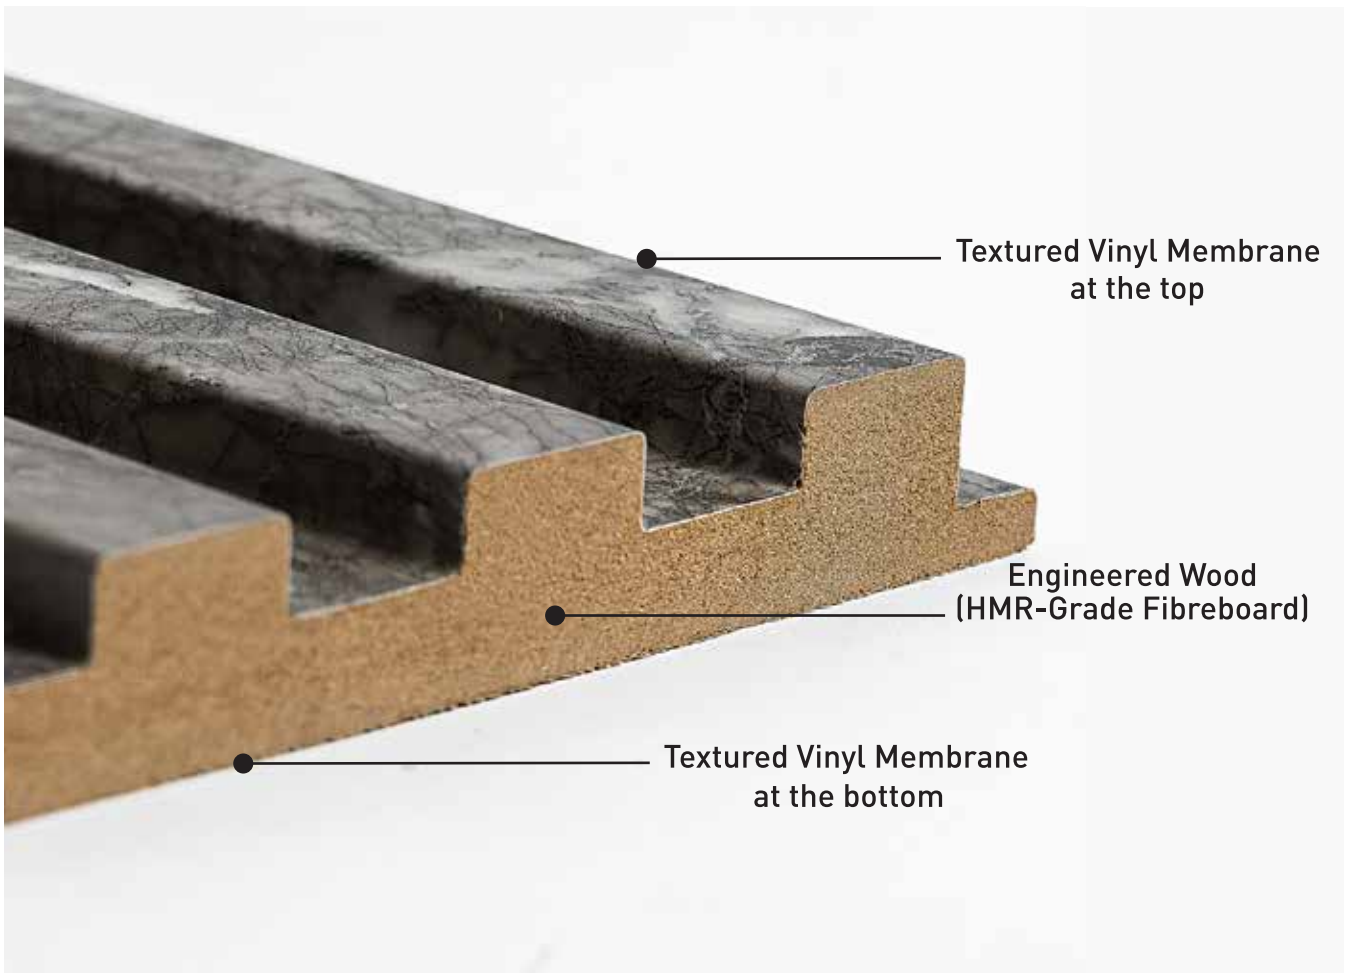

# SPECIFICATIONS

CORE: Engineered Wood (HMR-Grade Fibreboard)

FINISH: Textured Poly Vinyl Membrane

HEIGHT: 9 ft (2750 mm)

WIDTH: 121 mm (4.75 inches)

THICKNESS: 18 mm (3/4th inch)

# MANUFACTURING PROCESS

- Refining raw wood fibres for quality.
- Gluing, pressing & calibrating into uniform panels.
- Routing wooden panels into desired designs.
- Applying textured Poly Vinyl membrane on top.