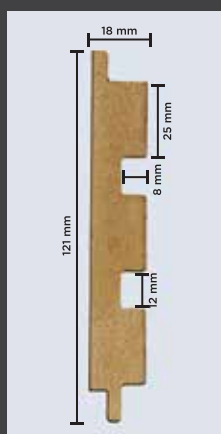

3771 - SLATS
110 White Oak