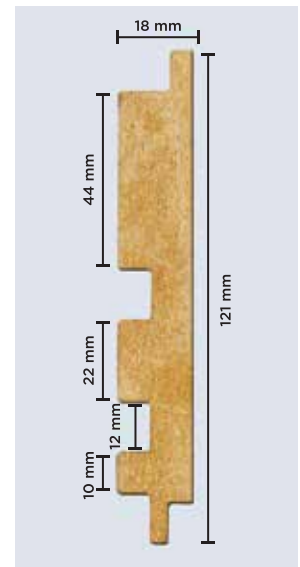

# SPECIFICATIONS

CORE: Engineered Wood (HMR-Grade Fibreboard)

FINISH: Textured Poly Vinyl Membrane

HEIGHT: 9 ft (2750 mm)

WIDTH: 121 mm (4.75 inches)

THICKNESS: 18 mm (3/4th inch)

# MANUFACTURING PROCESS

- Refining raw wood fibres for quality.
- Gluing, pressing & calibrating into uniform panels.
- Routing wooden panels into desired designs.
- Applying textured Poly Vinyl membrane on top.

**3771  
SLATS**

**1001  
RIBBED SLATS**

**3786  
TWO SLATS**

**3993  
BARCODE**

**5050  
PEAKS**

**5151  
FLUTES**

**2050  
TWO FLUTES**

**LMBR  
SPIRALS**