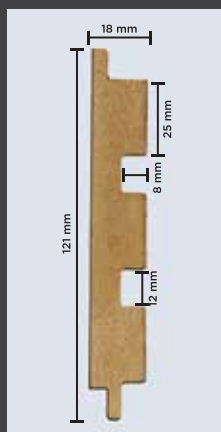

3771 - SLATS
108 Black Walnut