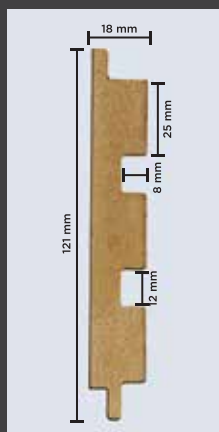

3771 - SLATS
105 Nordic Oak