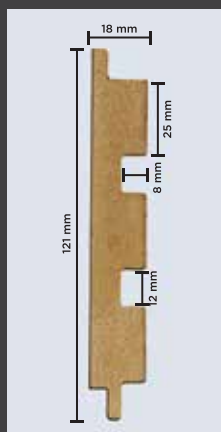

CLICK
MENU

TIMBER
PROFILES

MARBLE
PROFILES

CONCRETE
PROFILES

COLOR
PROFILES

METAL
PROFILES

LEATHER
PROFILES

HOW TO
INSTALL

VISUALIZER

3771 - SLATS
308 Soft Grigio