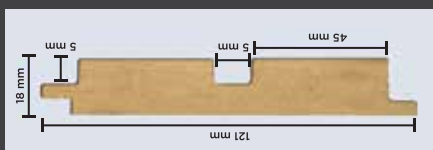

CLICK
MENU

TIMBER
PROFILES

MARBLE
PROFILES

CONCRETE
PROFILES

COLOR
PROFILES

METAL
PROFILES

LEATHER
PROFILES

HOW TO
INSTALL

VISUALIZER

3786 - XL
SLATS