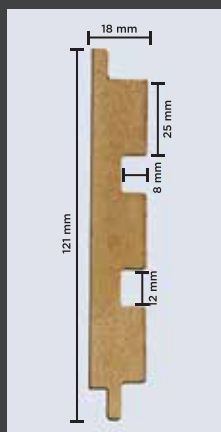

CONCRETE  
PROFILES

COLOR  
PROFILES

METAL  
PROFILES

LEATHER  
PROFILES

HOW TO  
INSTALL

VISUALIZER

3771 - SLATS  
306 Soft Pastel Pink

**vivre**  
PANELS