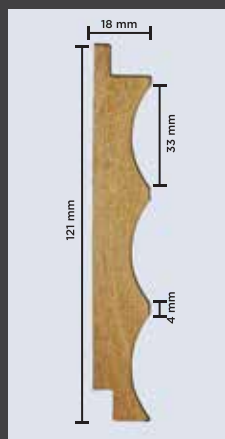

CLICK
MENU

TIMBER
PROFILES

MARBLE
PROFILES

CONCRETE
PROFILES

COLOR
PROFILES

METAL
PROFILES

LEATHER
PROFILES

HOW TO
INSTALL

VISUALIZER

5151 - FLUTES
104 German Oak