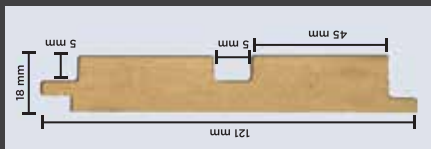

3786 - XL SLATS