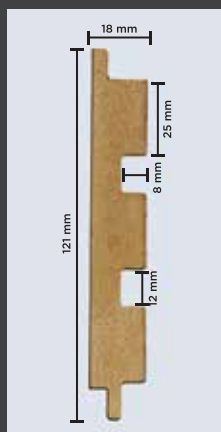

COLOR  
PROFILES

METAL  
PROFILES

LEATHER  
PROFILES

HOW TO  
INSTALL

VISUALIZER

vivre  
PANELS

3771 - SLATS  
502 Copper

CLICK  
MENU