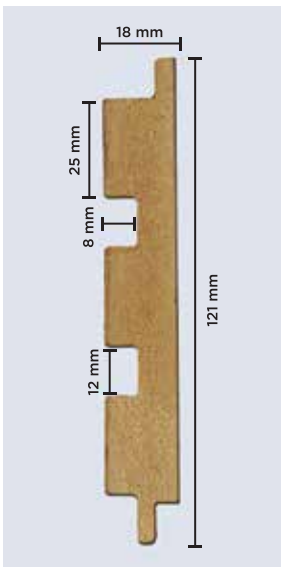

MANUFACTURING PROCESS

- Refining raw wood fibres for quality.
- Gluing, pressing & calibrating into uniform panels.
- Routing wooden panels into desired designs.
- Applying textured Poly Vinyl membrane on top.

**3771
SLATS**