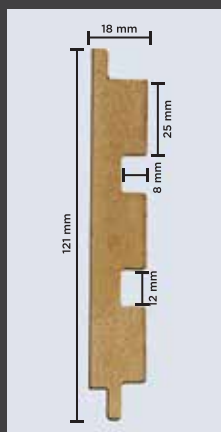

CLICK
MENU

TIMBER
PROFILES

MARBLE
PROFILES

CONCRETE
PROFILES

COLOR
PROFILES

METAL
PROFILES

LEATHER
PROFILES

HOW TO
INSTALL

VISUALIZER

3771 - SLATS
402 Slatestone