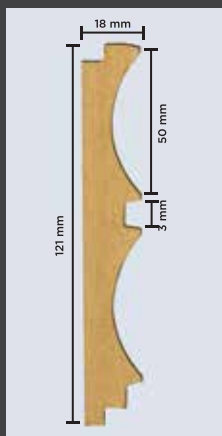

CLICK
MENU

TIMBER
PROFILES

MARBLE
PROFILES

CONCRETE
PROFILES

COLOR
PROFILES

METAL
PROFILES

LEATHER
PROFILES

HOW TO
INSTALL

VISUALIZER

2050 - TWO FLUTES
208 Sahara Noir