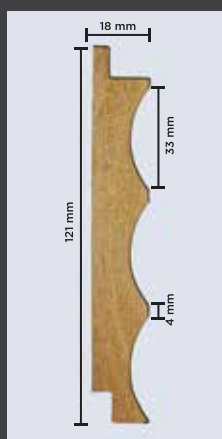

CLICK
MENU

TIMBER
PROFILES

MARBLE
PROFILES

CONCRETE
PROFILES

COLOR
PROFILES

METAL
PROFILES

LEATHER
PROFILES

HOW TO
INSTALL

VISUALIZER

5151 - FLUTES
101 Dark Teak