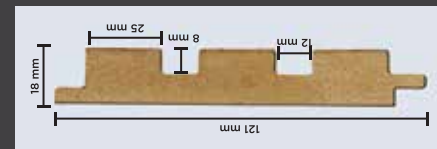

3771 - SLATS

105 Nordic Oak