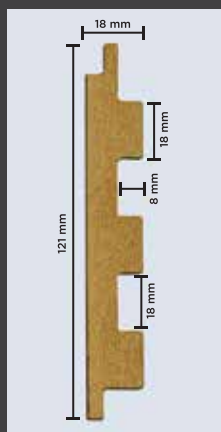

CLICK
MENU

TIMBER
PROFILES

MARBLE
PROFILES

CONCRETE
PROFILES

COLOR
PROFILES

METAL
PROFILES

LEATHER
PROFILES

HOW TO
INSTALL

VISUALIZER

1001 - RIBBED SLATS
203 Zaha Stone