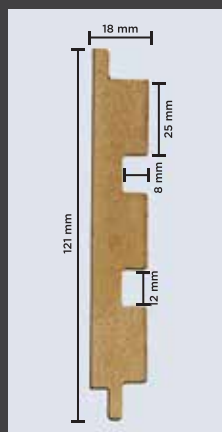

CLICK
MENU

TIMBER
PROFILES

MARBLE
PROFILES

CONCRETE
PROFILES

COLOR
PROFILES

METAL
PROFILES

LEATHER
PROFILES

HOW TO
INSTALL

VISUALIZER

3771 - SLATS
104 German Oak