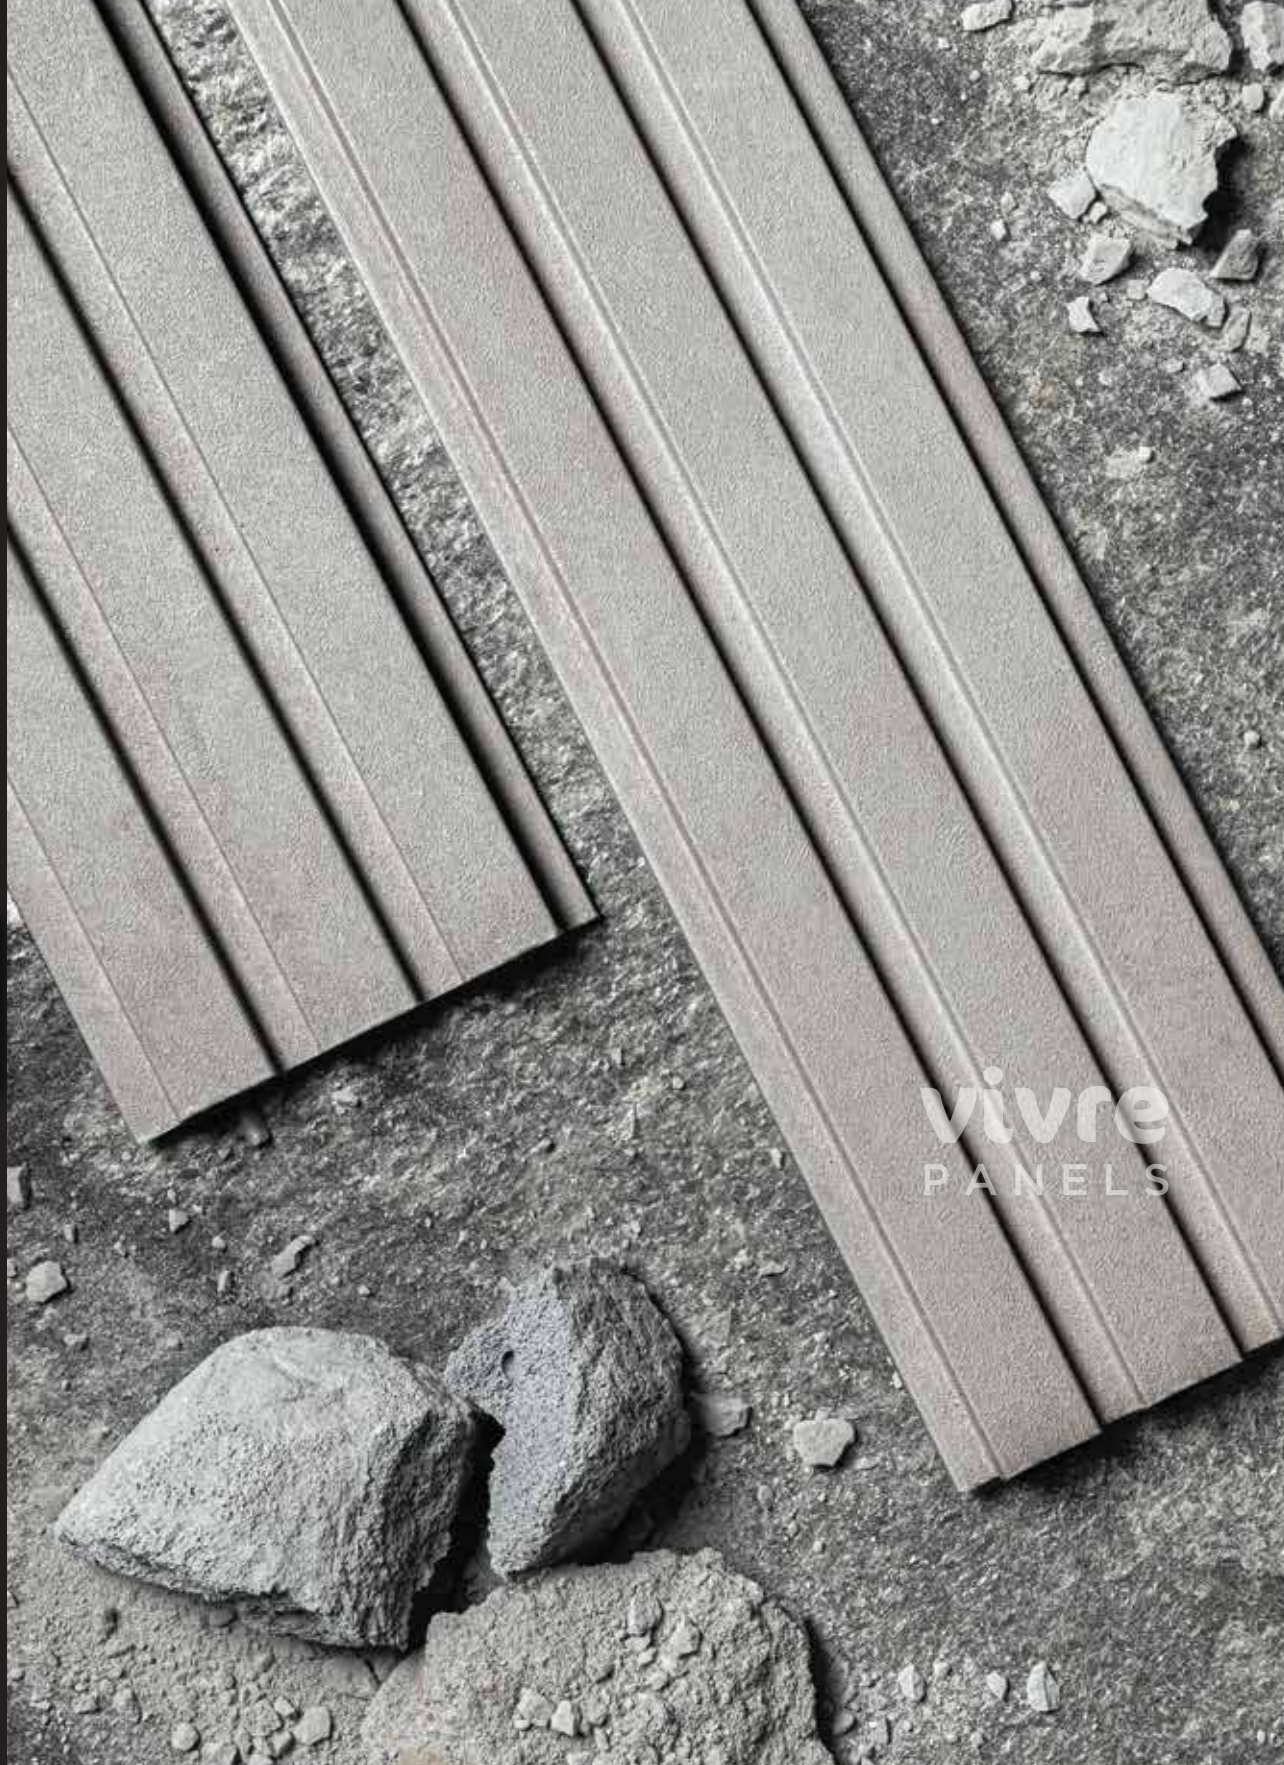

CLICK
MENU

TIMBER
PROFILES

MARBLE
PROFILES

CONCRETE
PROFILES

COLOR
PROFILES

METAL
PROFILES

LEATHER
PROFILES

HOW TO
INSTALL

VISUALIZER

3771 - SLATS
401 Concrete