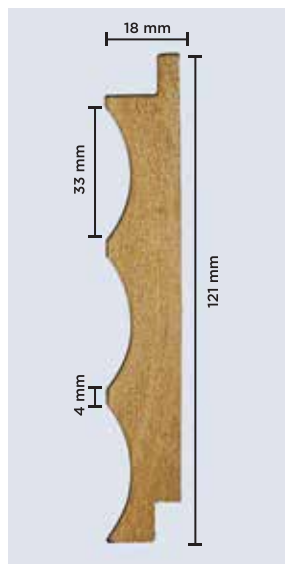

# SPECIFICATIONS

CORE: Engineered Wood (HMR-Grade Fibreboard)

FINISH: Textured Poly Vinyl Membrane

HEIGHT: 9 ft (2750 mm)

WIDTH: 121 mm (4.75 inches)

THICKNESS: 18 mm (3/4th inch)

**3771  
SLATS**

**1001  
RIBBED SLATS**

**3786  
TWO SLATS**

**3993  
BARCODE**

**5050  
PEAKS**

**5151  
FLUTES**

**2050  
TWO FLUTES**

**LMBR  
SPIRALS**