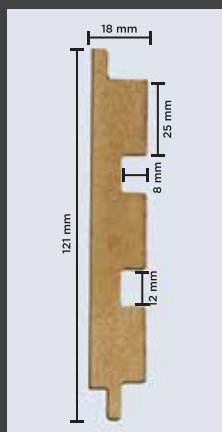

CLICK
MENU

TIMBER
PROFILES

MARBLE
PROFILES

CONCRETE
PROFILES

COLOR
PROFILES

METAL
PROFILES

LEATHER
PROFILES

HOW TO
INSTALL

VISUALIZER

3771 - SLATS
602 Matt Bella Gold