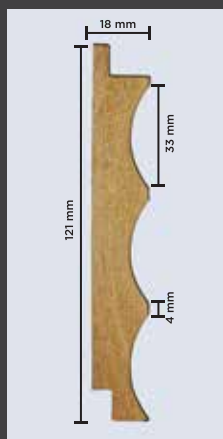

CONCRETE  
PROFILES

COLOR  
PROFILES

METAL  
PROFILES

LEATHER  
PROFILES

HOW TO  
INSTALL

VISUALIZER

5151 - FLUTES  
403 Dark Concrete