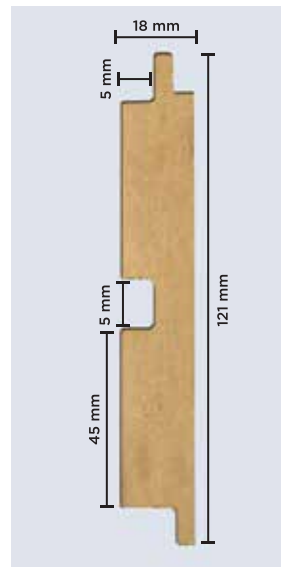

**3786
TWO SLATS**