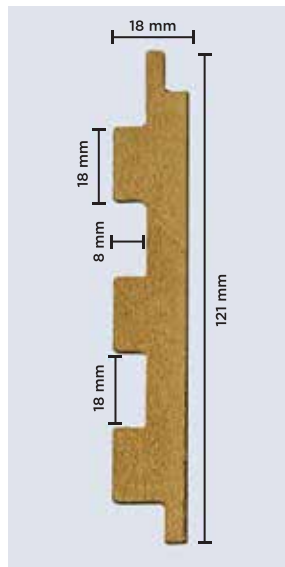

**1001
RIBBED SLATS**