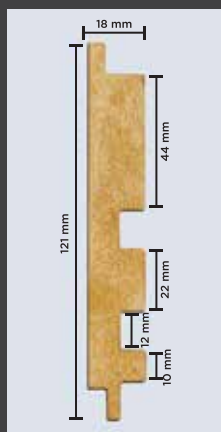

CLICK
MENU

TIMBER
PROFILES

MARBLE
PROFILES

CONCRETE
PROFILES

COLOR
PROFILES

METAL
PROFILES

LEATHER
PROFILES

HOW TO
INSTALL

VISUALIZER

3993 - BARCODE
106 Brazilian Rosewood