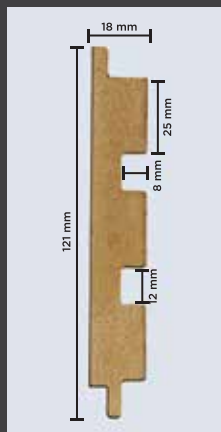

TIMBER
PROFILES

MARBLE
PROFILES

CONCRETE
PROFILES

COLOR
PROFILES

METAL
PROFILES

LEATHER
PROFILES

HOW TO
INSTALL

VISUALIZER

3771 - SLATS
103 American Walnut