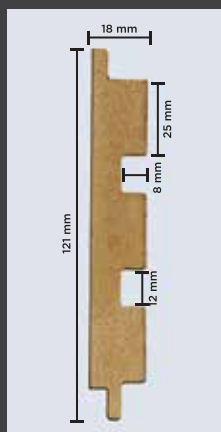

MARBLE  
PROFILES

CONCRETE  
PROFILES

COLOR  
PROFILES

METAL  
PROFILES

LEATHER  
PROFILES

HOW TO  
INSTALL

VISUALIZER

3771 - SLATS  
302 Soft White