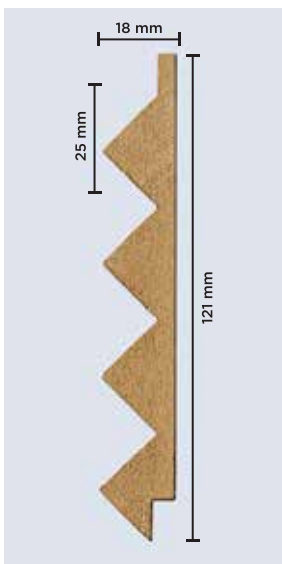

# SPECIFICATIONS

CORE: Engineered Wood (HMR-Grade Fibreboard)

FINISH: Textured Poly Vinyl Membrane

HEIGHT: 9 ft (2750 mm)

WIDTH: 121 mm (4.75 inches)

THICKNESS: 18 mm (3/4th inch)

**3771  
SLATS**

**1001  
RIBBED SLATS**

**3786  
TWO SLATS**

**3993  
BARCODE**

**5050  
PEAKS**

**5151  
FLUTES**

**2050  
TWO FLUTES**

**LMBR  
SPIRALS**