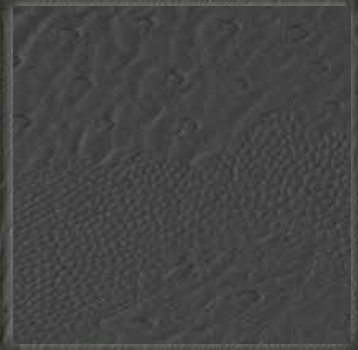

SOUL SELECT
ART LEATHER

OSTRICH

2006 GRAPHITE