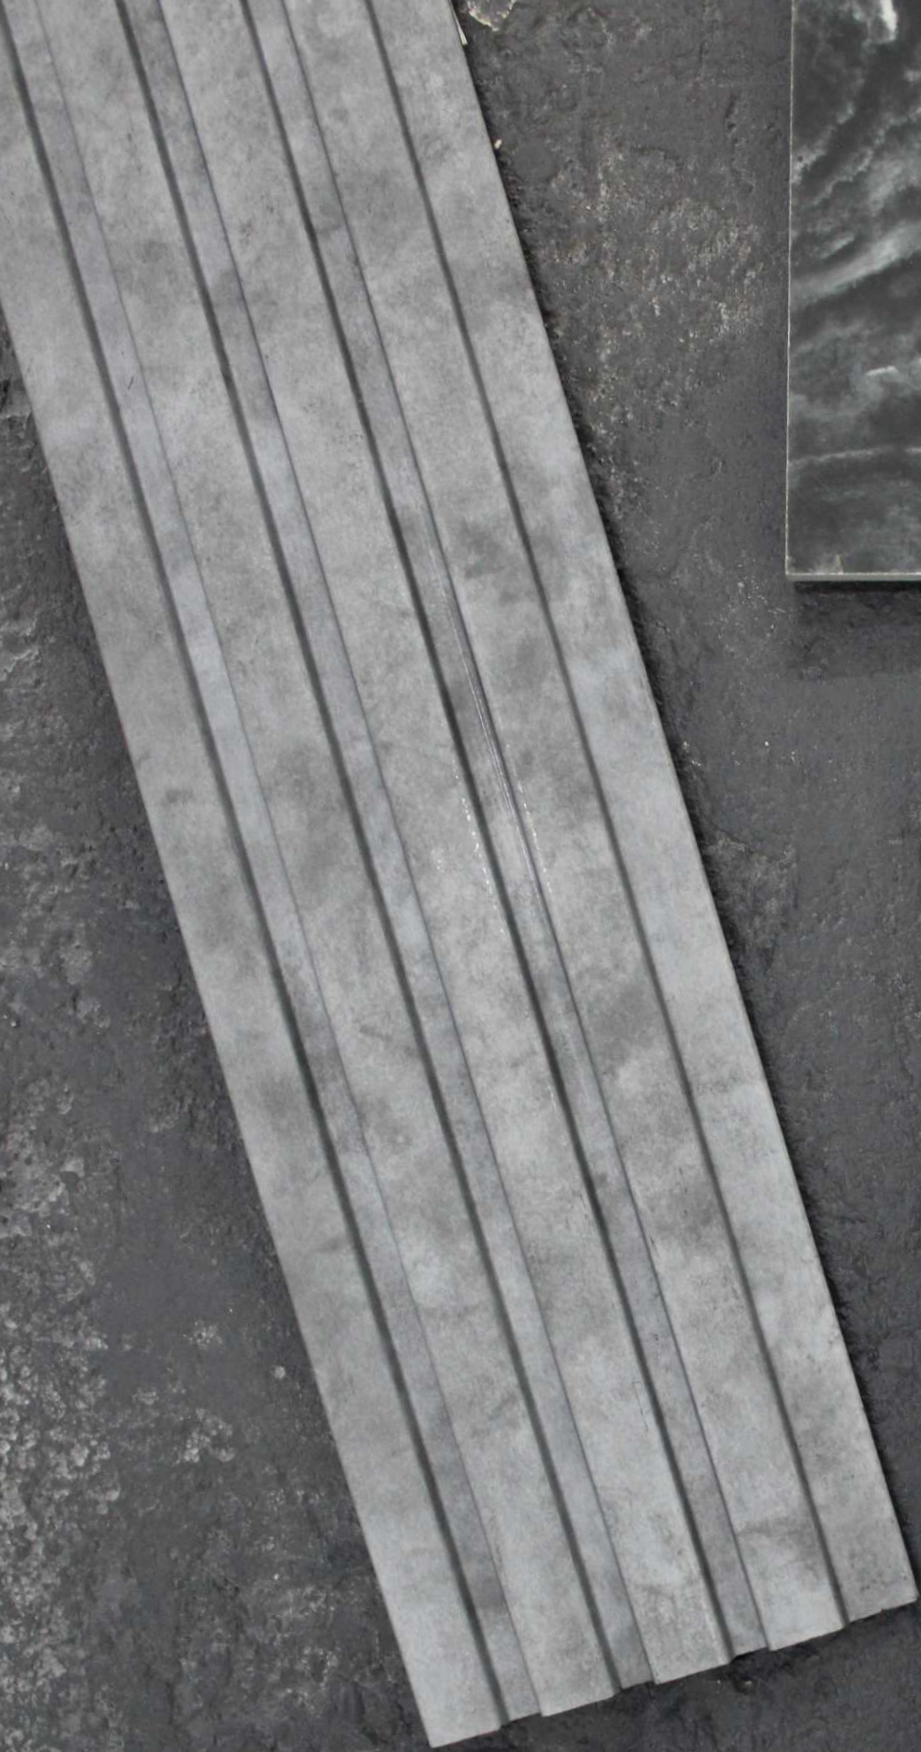

TUSCANY

EXOTIC LOUVERS

MN-8504