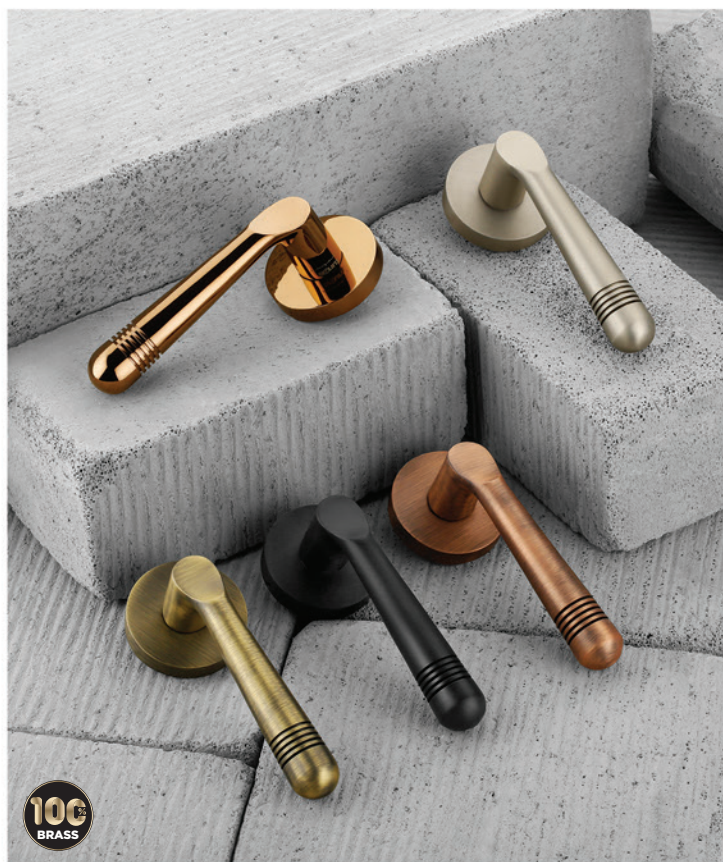

MH 90707

DESIGN PATENT UNER
REG. NO. 336890-001

BA	CA	SS	BLACK	PVD ROSE GOLD	PACKING PER BOX
-	-	-	-	-	1 SET