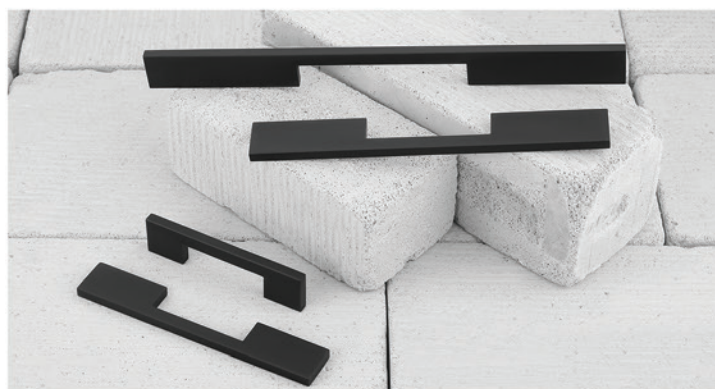

CH 90804 (ALUMINIUM)

SIZE	BLACK	PACKING PER BOX
96mm	-	20 Pcs.
160mm	-	15 Pcs.
224mm	-	15 Pcs.
320mm	-	10 Pcs.
576mm	-	10 Pcs.
1184mm	-	04 Pcs.