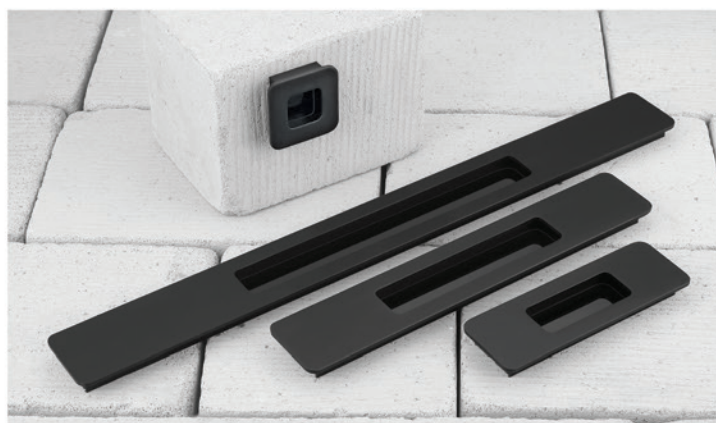

DP 90830 (ALUMINIUM)

SIZE	BLACK	PACKING PER BOX
65mm	-	15 Pcs.
160mm	-	05 Pcs.
320mm	-	04 Pcs.
576mm	-	05 Pcs.
1184mm	-	03 Pcs.