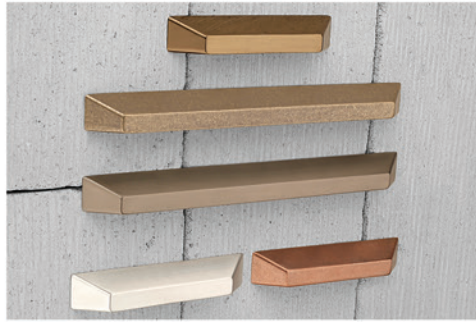

DP 90501

H TO H	OUT SIZE	BI	BA-STONE	GREY	SATIN-SS	CA-STONE	PACKING PER BOX
96mm	170mm	-	-	-	-	-	15 Pcs.
256mm	330mm	-	-	-	-	-	15 Pcs.