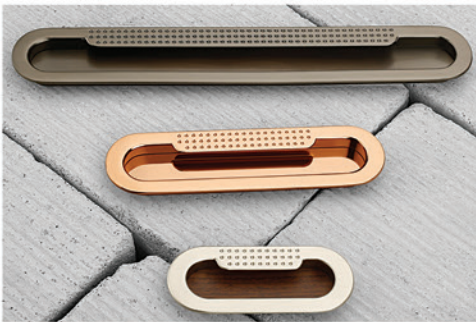

DP 90518

DESIGN PATENT UNDER  
REG. NO. 338773-032

SIZE	CP	SS	BA MATT	BI	GREY	PACKING PER BOX
96mm	-	-	-	-	-	30 Pcs.

DP 90519

SIZE	BA MATT	CA MATT	PACKING PER BOX
64mm	-	-	30 Pcs.

DP 90520

DESIGN PATENT UNDER  
REG. NO. 336884-001