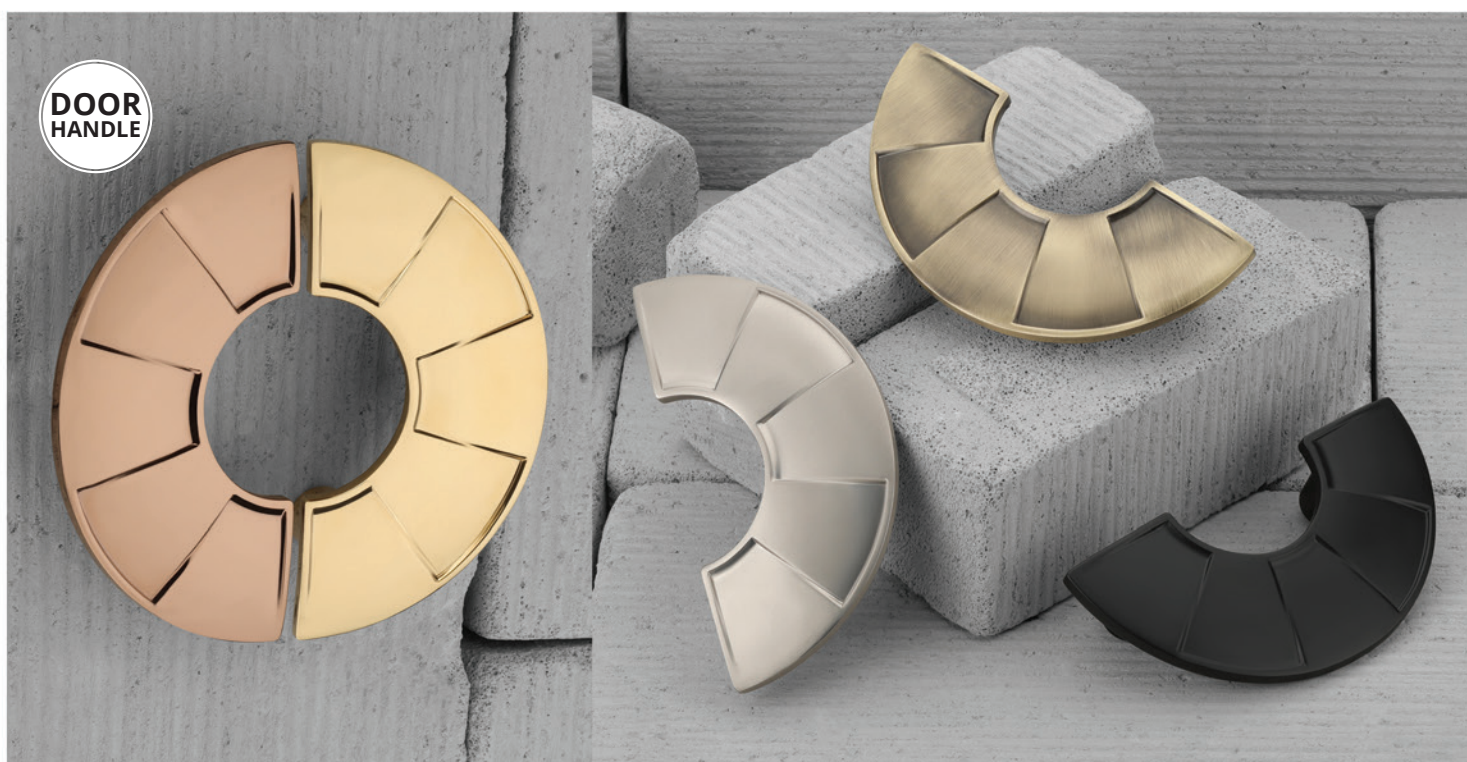

DH 90673

SIZE	SS MATT	BLACK	BA	PVD GOLD	PVD RG	PACKING PER BOX
-	-	-	-	-	-	2 Pcs.