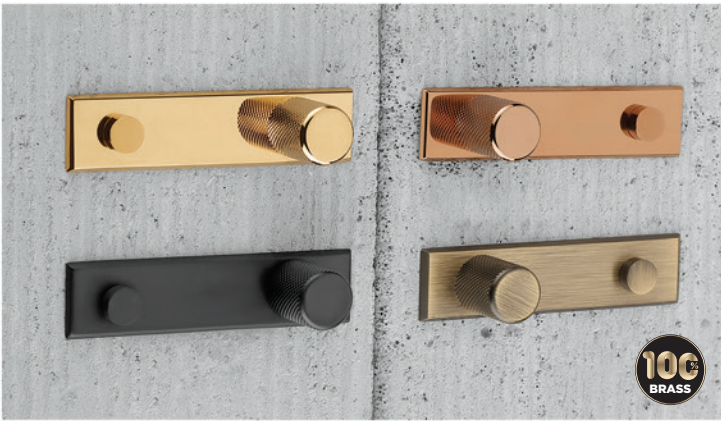

## CH 90952 (ALUMINIUM)

SIZE	SATIN	WALNUT	PACKING PER BOX
160mm	-	-	15 Pcs.
256mm	-	-	10 Pcs.
416mm	-	-	5 Pcs.
576mm	-	-	5 Pcs.
1184mm	-	-	5 Pcs.

**KN 90708**

DESIGN PATENT REG. NO. 336910-001

SS	AB	BLACK	PVD RG	PVD GOLD	PACKING PER BOX
-	-	-	-	-	20 Pcs.