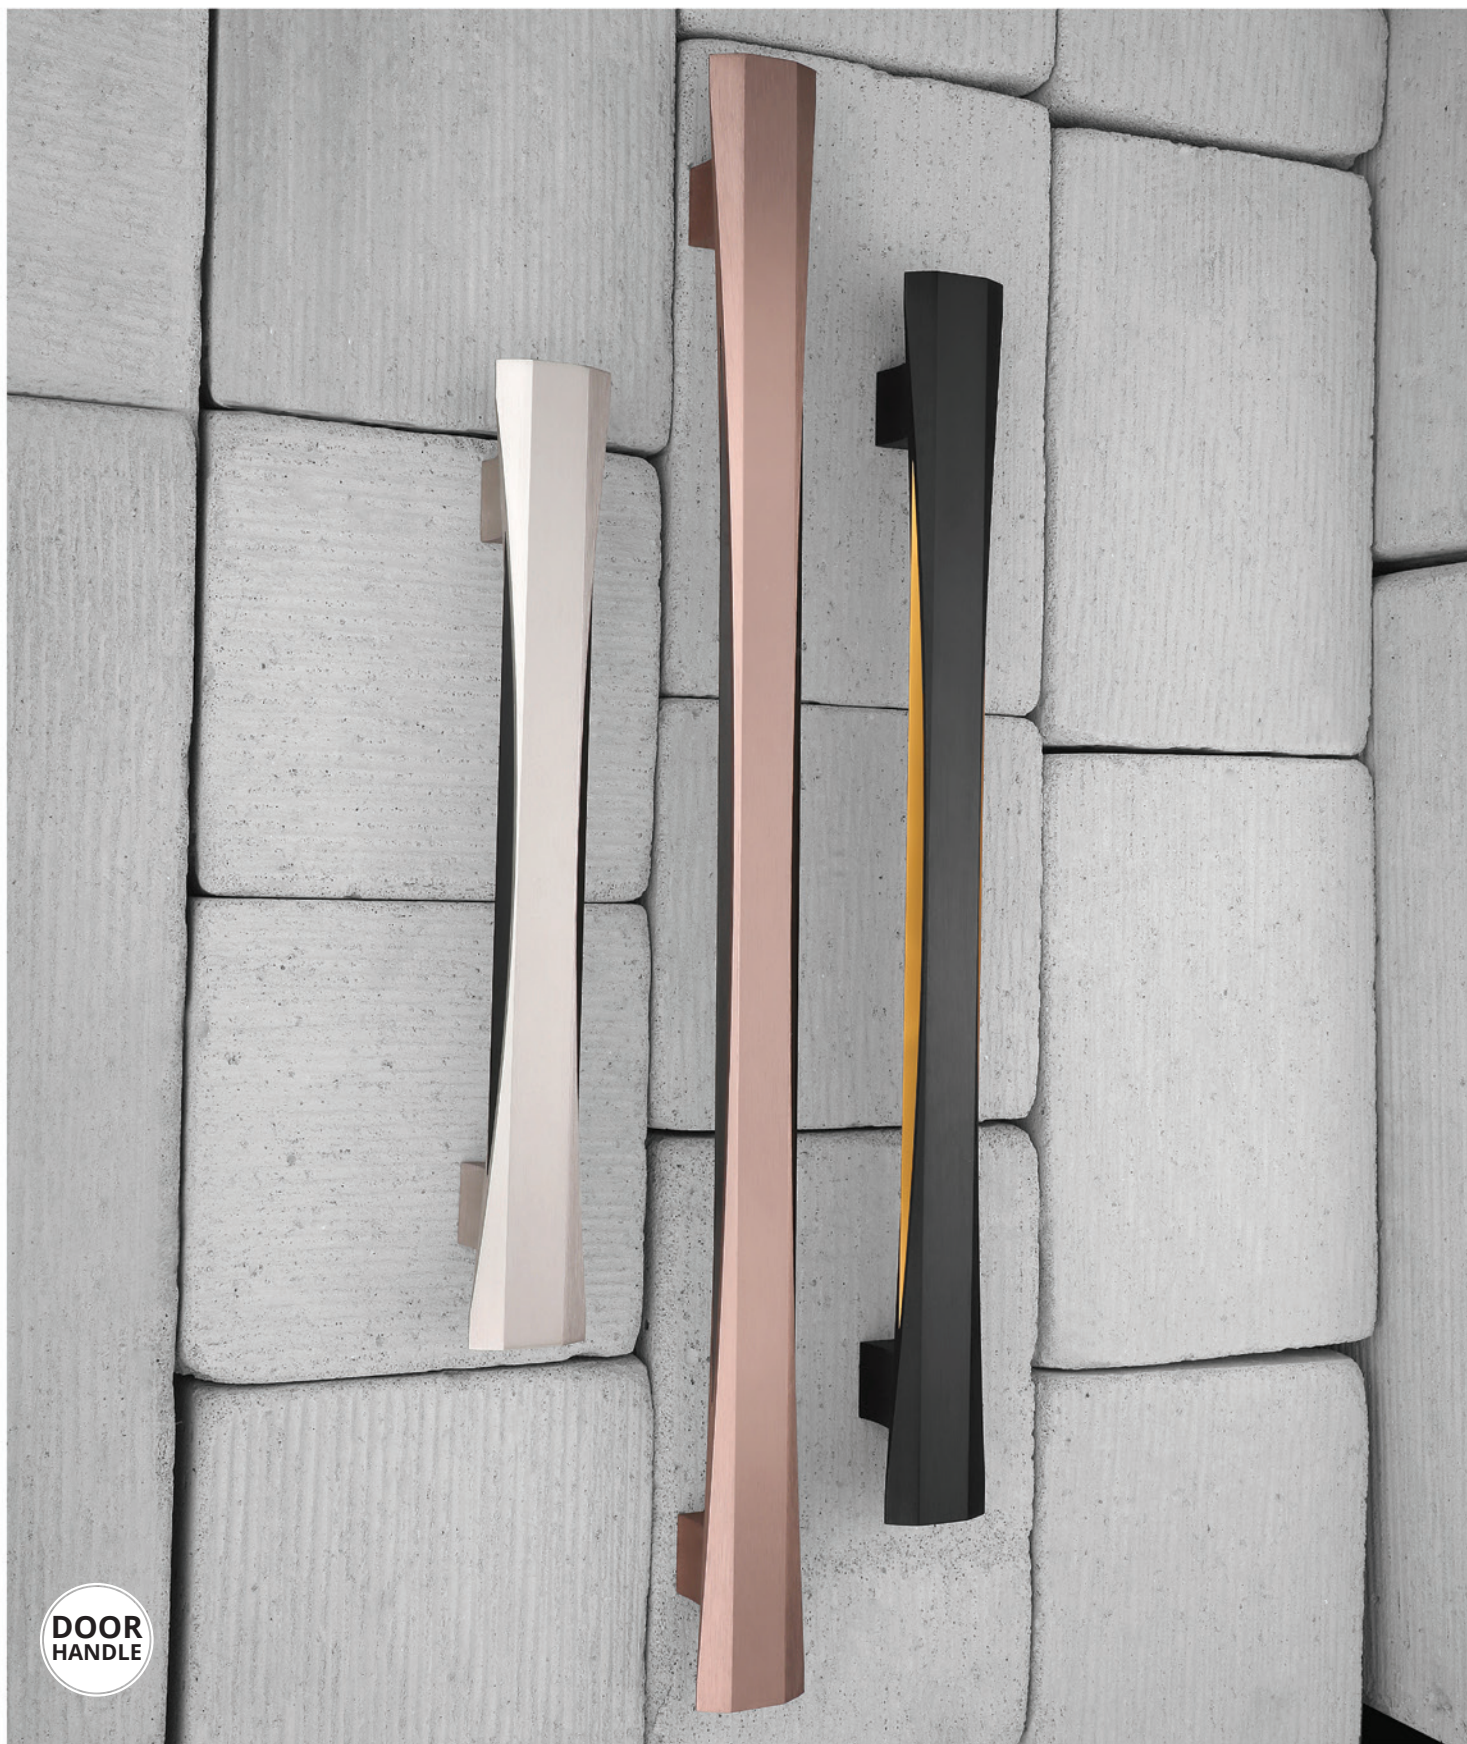

DH 90992 (ALUMINIUM)

DESIGN PATENT UNDER REG. NO. 353520-003

SIZE	SS	BLACK	ROSE GOLD	PACKING PER BOX
300mm (16.5")	-	-	-	2 Pcs.
450mm (22.5")	-	-	-	2 Pcs.
600mm (28.5")	-	-	-	2 Pcs.
1200mm (52.5")	-	-	-	2 Pcs.