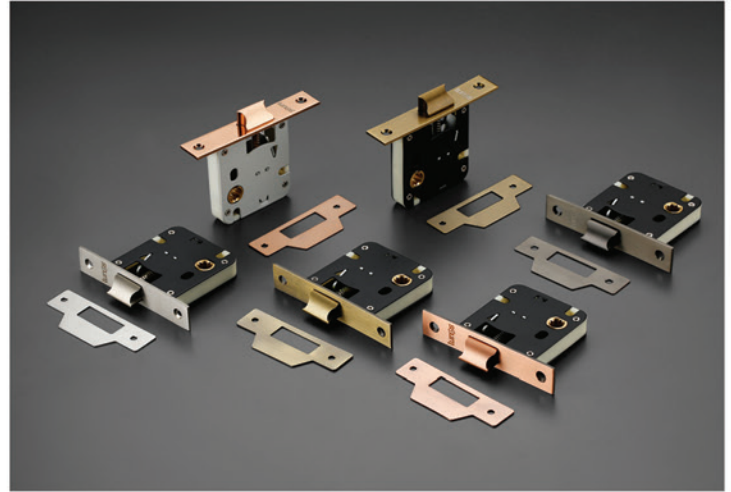

⬆ Baby Latch Material : Brass

Description
BL - 001 Matt
BL - 006 BA
BL - 007 CA
BL - 008 Grey
BL - 009 BI
BL - 010 Rose Gold
BL - 011 PVD Gold
BL - 012 Black Matt