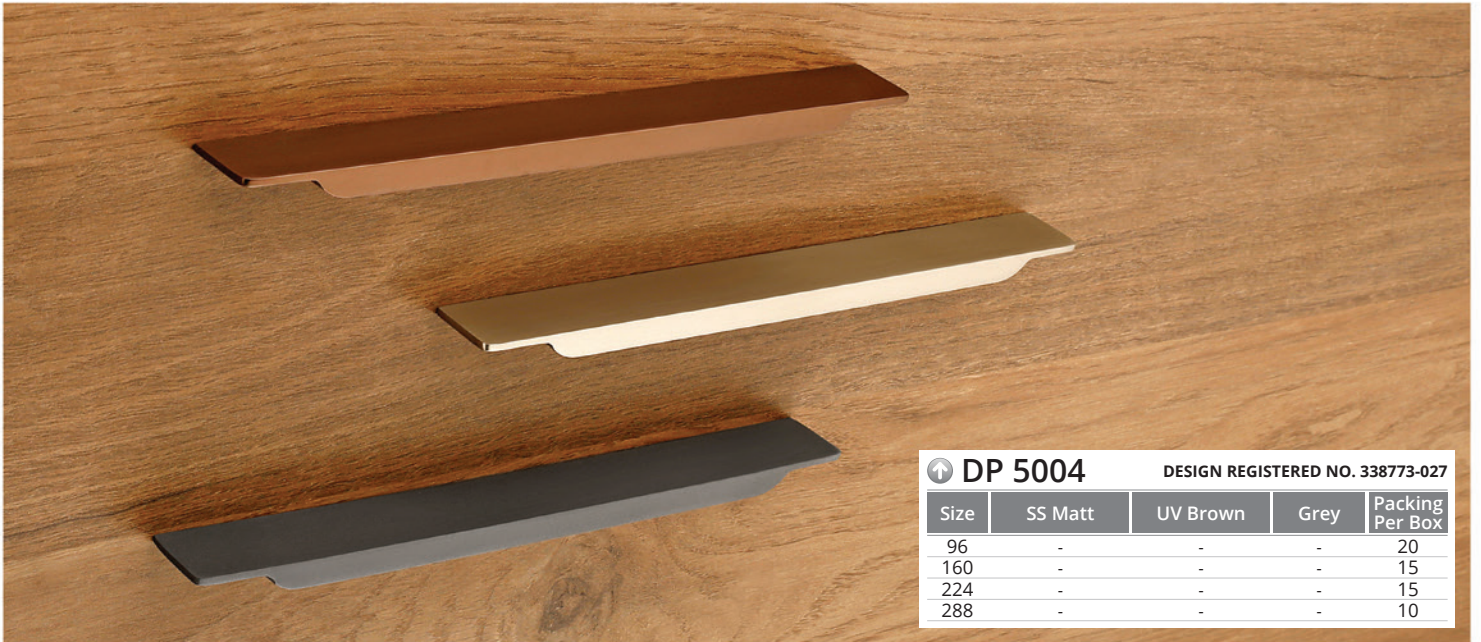

Drawer Pull / Sliding Door Handle

↑ DP 838 (Round)

Size	CP	FML	Packing Per Box
-	-	-	20

Drawer Pull / Sliding Door Handle

↑ DP 839 (Square)

Size	CP	FML	Packing Per Box
-	-	-	20

**DP 5004** DESIGN REGISTERED NO. 338773-027