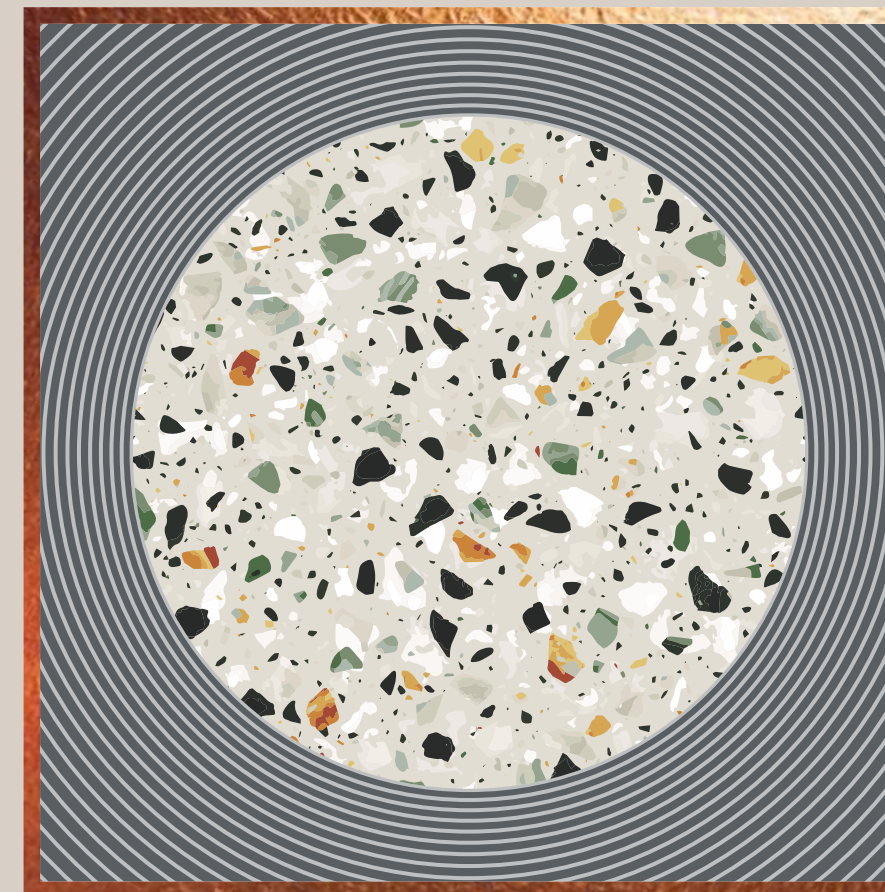

• OUR PRODUCTS •

www.treelam.com

TERRAZZO
the corian surface

90°
BENDABLE
CORIAN
SURFACE

TERRAZZO

the corian surface

TRUST THE CLASSICS!

Live in limitless luxury

TERRAZZO®
the corian surface

Anti Finger

Water Resistant

100% Germ Free

Non Toxic

Long Lasting

Scratch Resistant

 1.5MM THICKNESS