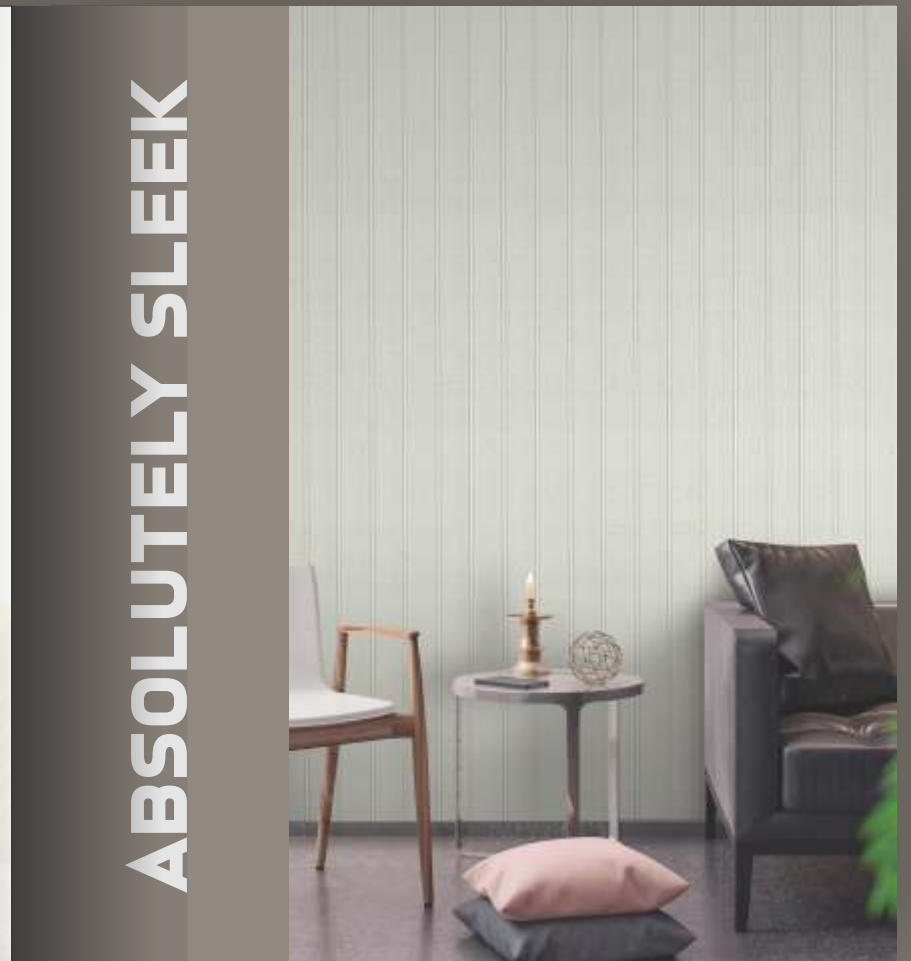

ABSOLUTELY SLEEK