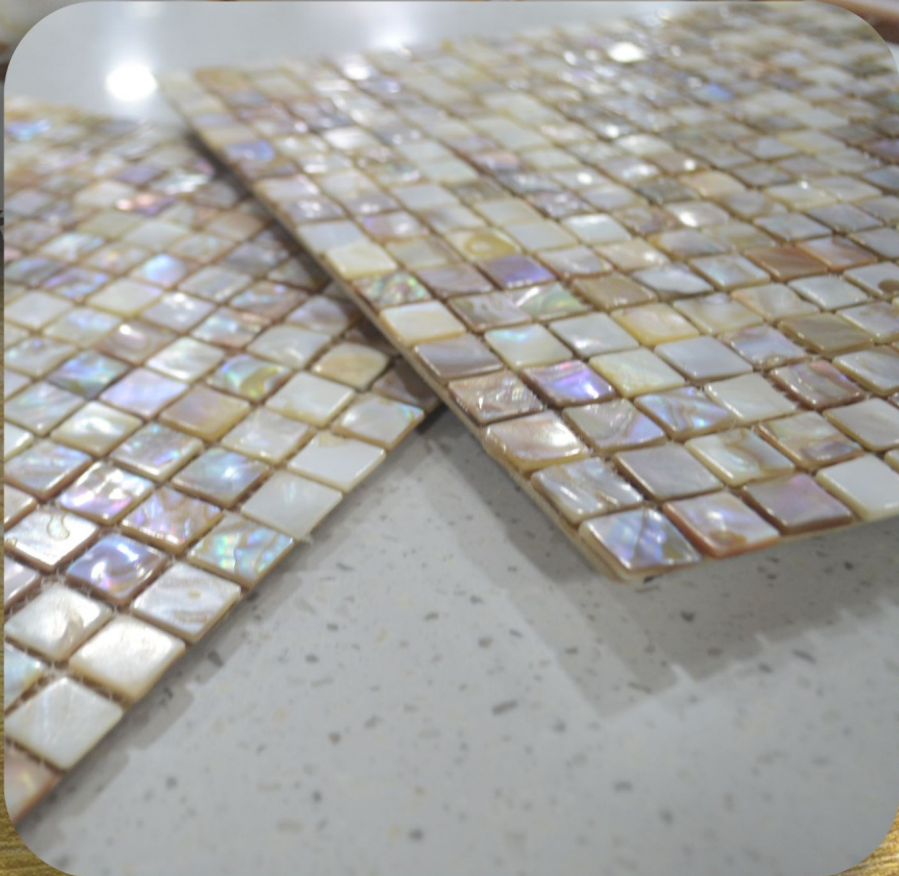

MN-143

SIZE : 300MM X 300MM
CHIP SIZE 15MM X 15MM