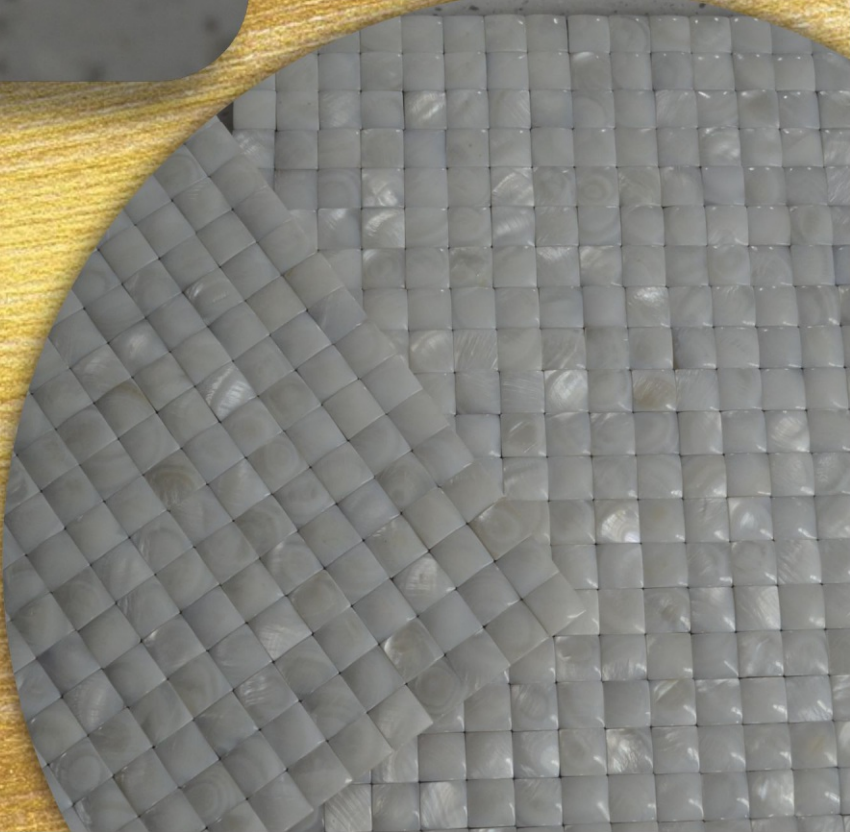

SIZE : 300MM X 300MM
CHIP SIZE 25MM X 25MM

MN-508

mann
Your Dreams into Reality

mann
Your Dreams into Reality

MN-508

SIZE : 300MM X 300MM
CHIP SIZE 20MM X 20MM

CONVEX

MN-509

mann
Your Dreams into Reality

mann
Your Dreams into Reality

MN-509
SIZE : 300MM X 300MM
CHIP SIZE 15MM X 15MM
CONVEX

SHELL
MOSAIC

MN-602

mann
Your Dreams into Reality

mann
Your Dreams into Reality

MN-602
SIZE : 300MM X 300MM
CHIP SIZE 15MM X 15MM
CONVEX