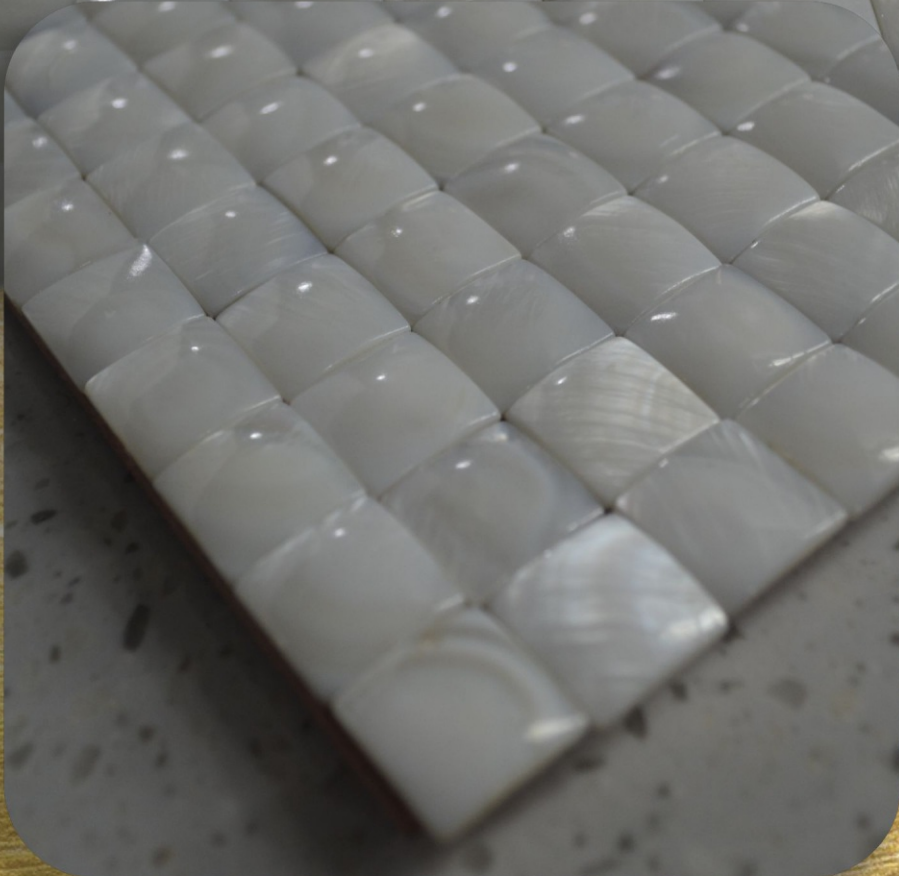

SIZE : 300MM X 300MM
CHIP SIZE 25MM X 25MM

MN-508

mann
Your Dreams into Reality

mann
Your Dreams into Reality

MN-508

SIZE : 300MM X 300MM
CHIP SIZE 20MM X 20MM

CONVEX

MN-509

mann
Your Dreams into Reality

mann
Your Dreams into Reality

MN-509
SIZE : 300MM X 300MM
CHIP SIZE 15MM X 15MM
CONVEX

SHELL
MOSAIC

MN-602

mann
Your Dreams into Reality

mann
Your Dreams into Reality

MN-602
SIZE : 300MM X 300MM
CHIP SIZE 15MM X 15MM
CONVEX