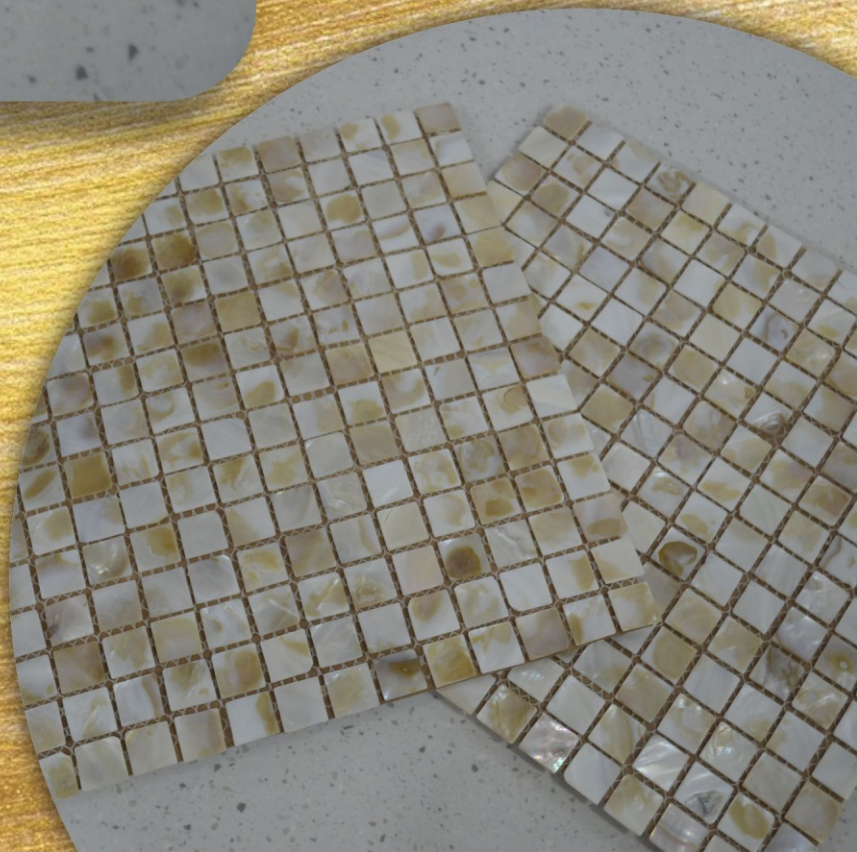

MN-140

SIZE : 300MM X 300MM
CHIP SIZE 20MM X 20MM