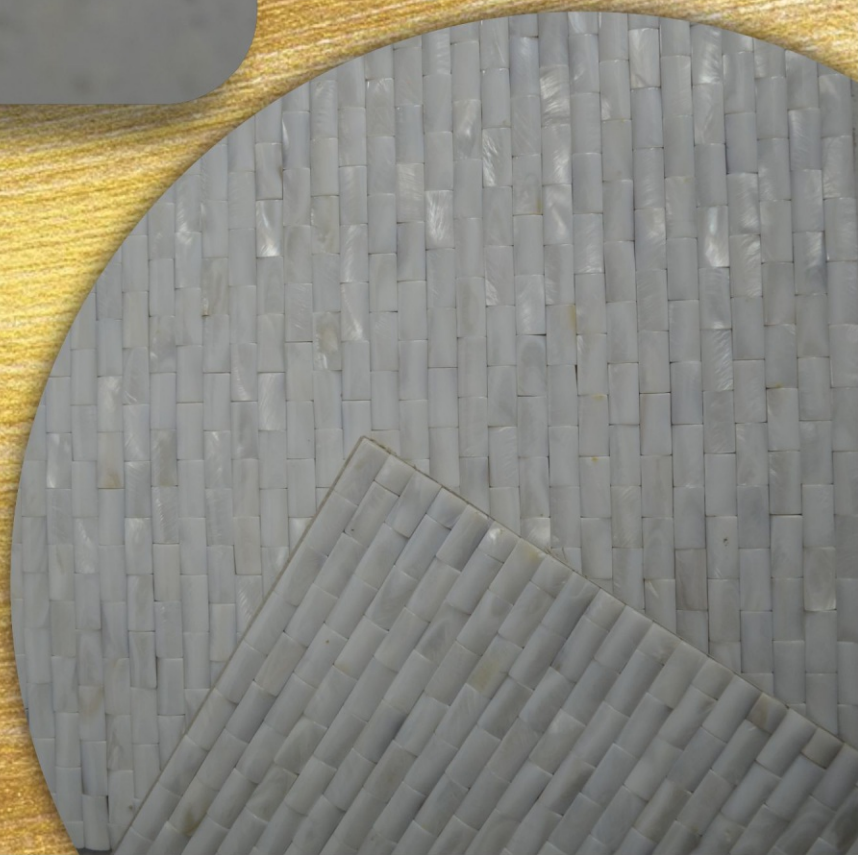

MN-505

SIZE : 300MM X 300MM
CHIP SIZE 10MM X 20MM

CONVEX