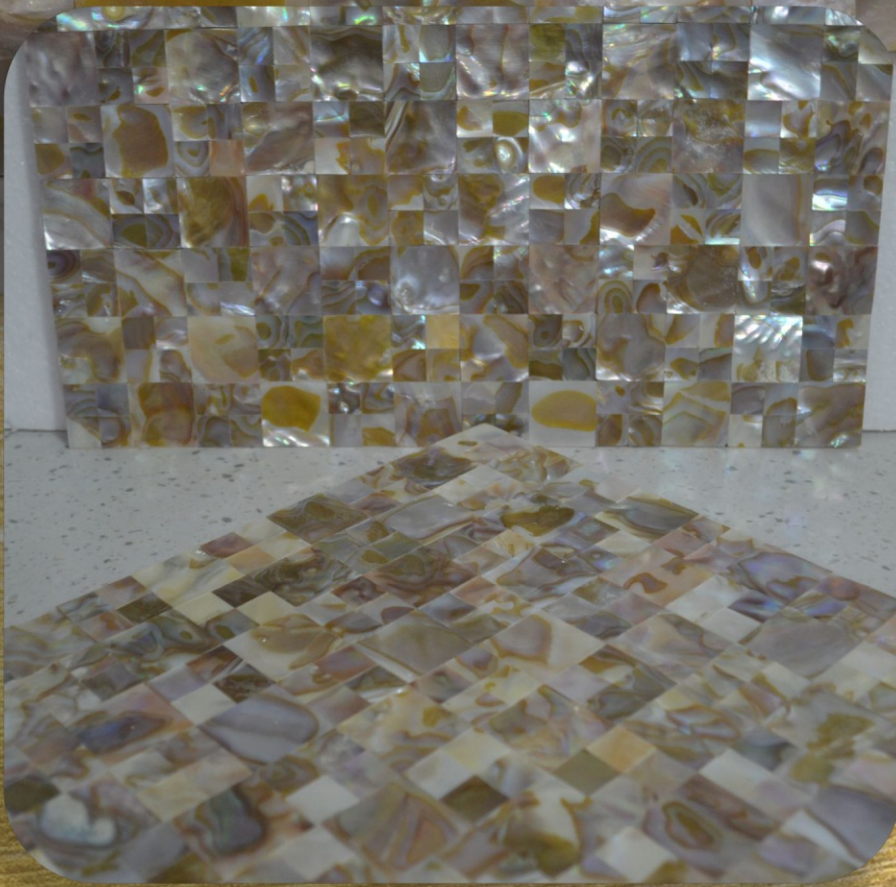

MN-318
SIZE : 300MM X 300MM
CHIP SIZE 25MM X 25MM