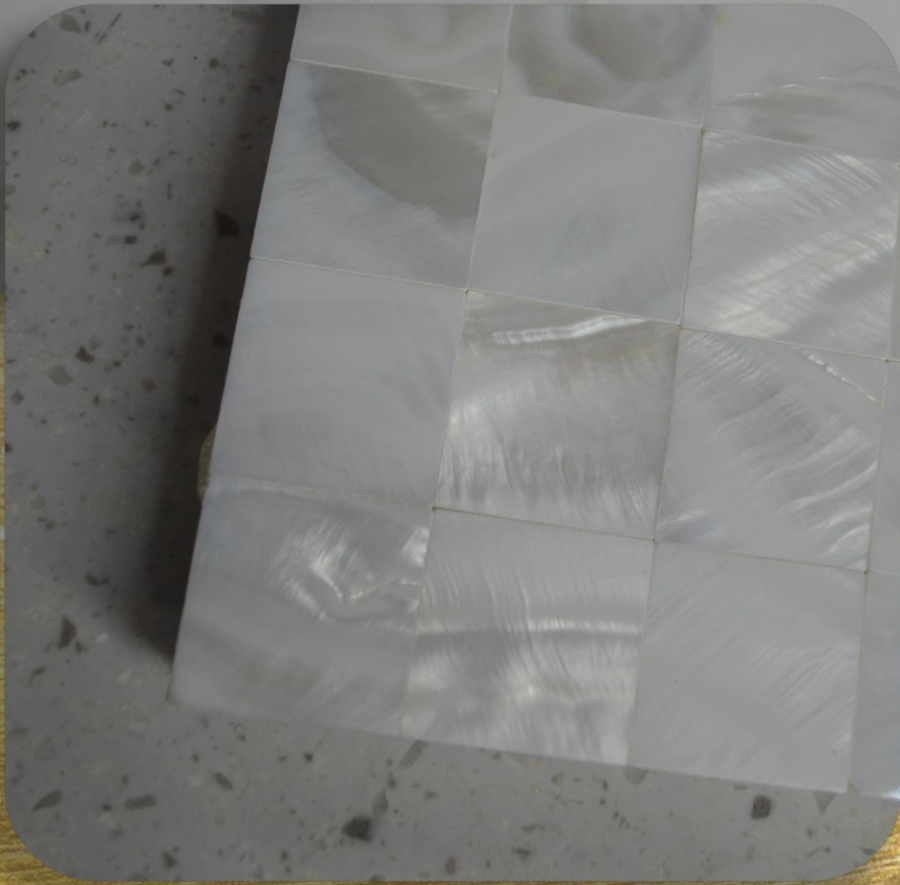

mann
Your Dreams into Reality

MN-505

SIZE : 300MM X 300MM
CHIP SIZE 10MM X 20MM

CONVEX

MN-506

mann
Your Dreams into Reality

mann
Your Dreams into Reality

MN-506

SIZE : 300MM X 300MM
CHIP SIZE 25MM X 25MM

MN-508

mann
Your Dreams into Reality

mann
Your Dreams into Reality

MN-508

SIZE : 300MM X 300MM
CHIP SIZE 20MM X 20MM

CONVEX

MN-509