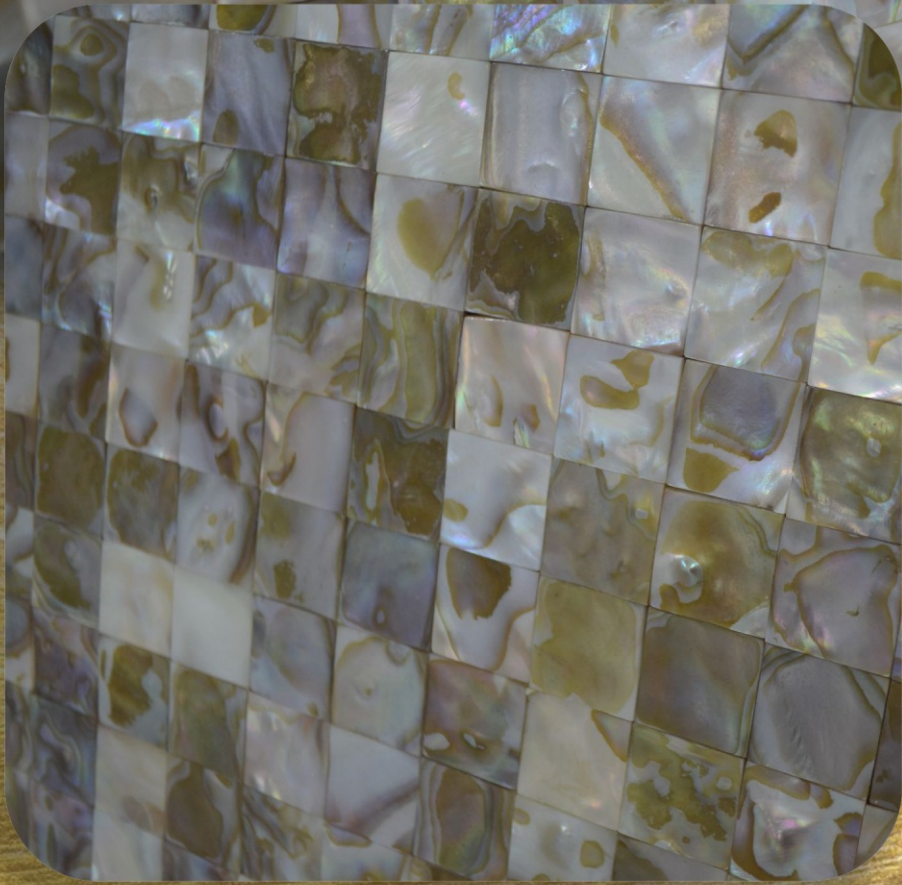

MN-212

SIZE : 300MM X 300MM
CHIP SIZE 20MM X 20MM