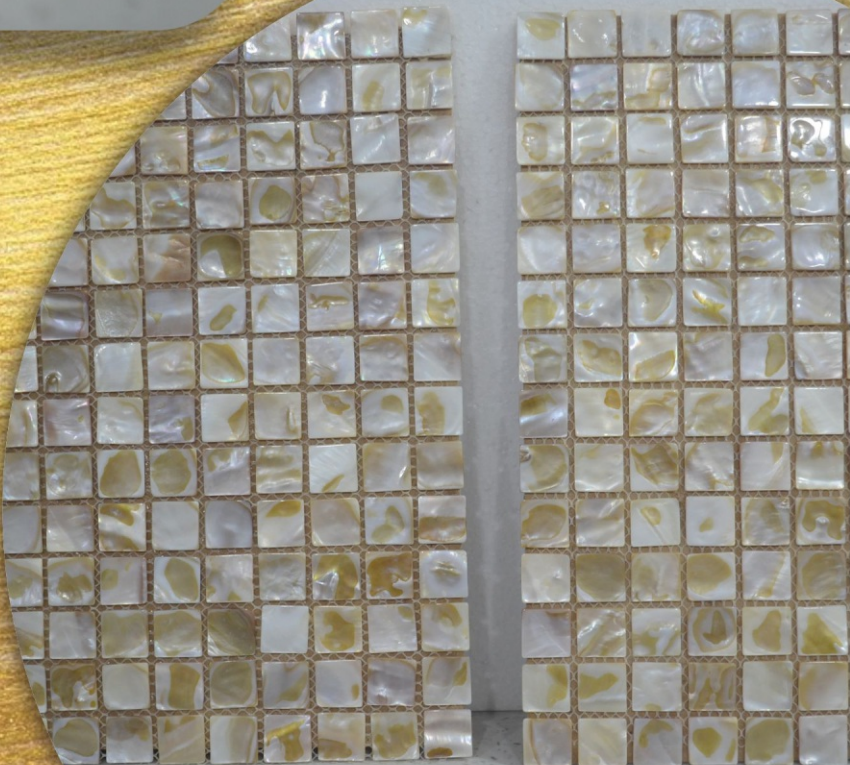

**SHELL
MOSAIC**

MN-141

mann
Your Dreams into Reality

mann
Your Dreams into Reality

MN-141

SIZE : 300MM X 300MM
CHIP SIZE 20MM X 20MM

**SHELL
MOSAIC**

MN-142

SIZE : 300MM X 300MM
CHIP SIZE 15MM X 15MM

The background of the entire image is a dense mosaic of small, square tiles. Each tile is a piece of shell, showing various patterns of iridescence and color, including shades of white, cream, gold, and brown. The tiles are arranged in a regular grid, creating a shimmering, textured surface.

The background of the entire image is a dense mosaic of small, rectangular tiles. Each tile is a different piece of a shell, showing various colors and patterns, including iridescent blues and greens, creamy whites, and warm yellows and browns. The tiles are arranged in a staggered, brick-like pattern.

The background of the entire image is a wall covered in a mosaic of small, square tiles. Each tile is a piece of a shell, showing a variety of purple and lavender hues with iridescent, shimmering patterns. The tiles are arranged in a regular grid pattern.