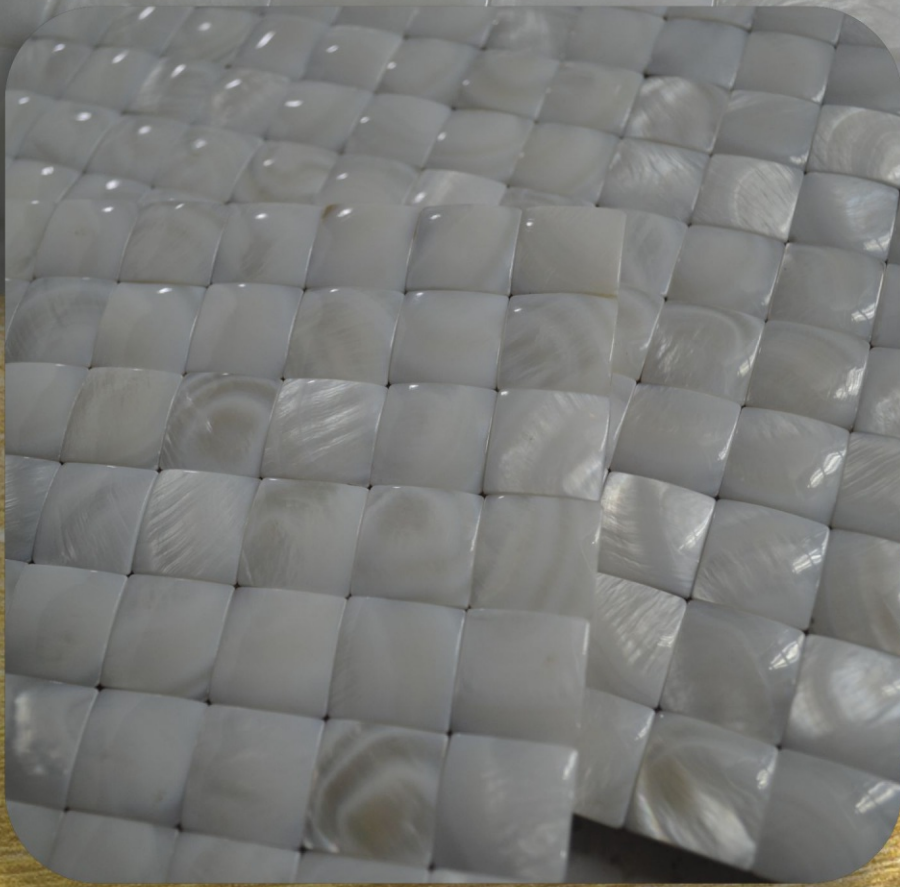

SIZE : 300MM X 300MM
CHIP SIZE 25MM X 25MM

MN-508

mann
Your Dreams into Reality

mann
Your Dreams into Reality

MN-508

SIZE : 300MM X 300MM
CHIP SIZE 20MM X 20MM

CONVEX

MN-509

mann
Your Dreams into Reality

mann
Your Dreams into Reality

MN-509
SIZE : 300MM X 300MM
CHIP SIZE 15MM X 15MM
CONVEX

SHELL
MOSAIC

MN-602

mann
Your Dreams into Reality

mann
Your Dreams into Reality

MN-602
SIZE : 300MM X 300MM
CHIP SIZE 15MM X 15MM
CONVEX