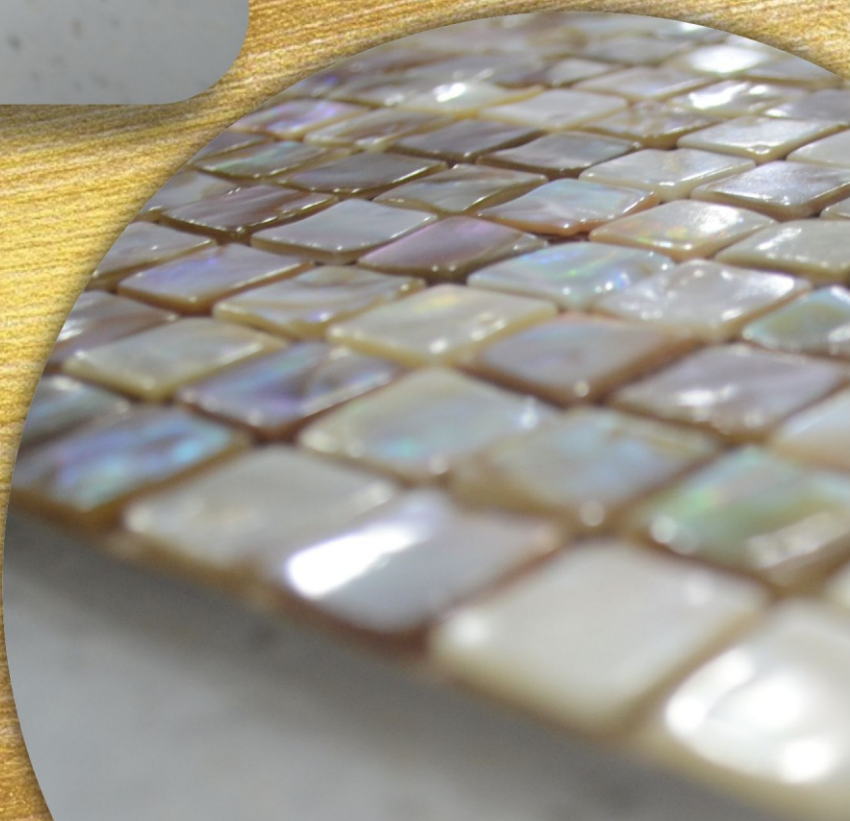

MN-143

SIZE : 300MM X 300MM
CHIP SIZE 15MM X 15MM