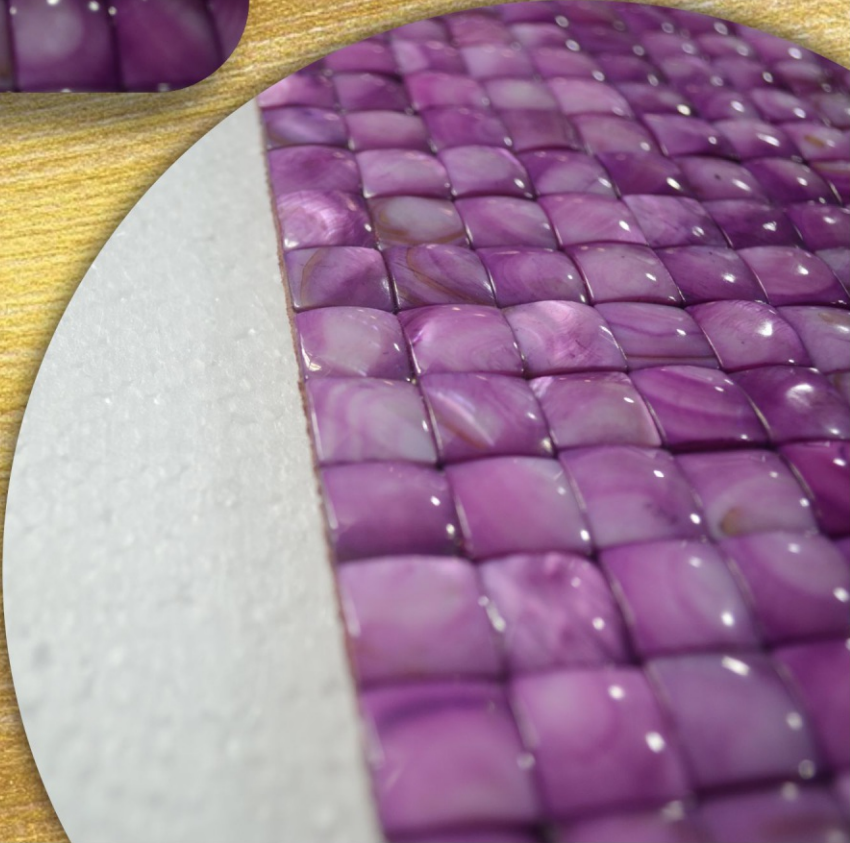

**SHELL
MOSAIC**

MN-603

mann
Your Dreams into Reality

mann
Your Dreams into Reality

MN-603
SIZE : 300MM X 300MM
CHIP SIZE 15MM X 15MM
CONVEX

MN-604

mann
Your Dreams into Reality

MN-604