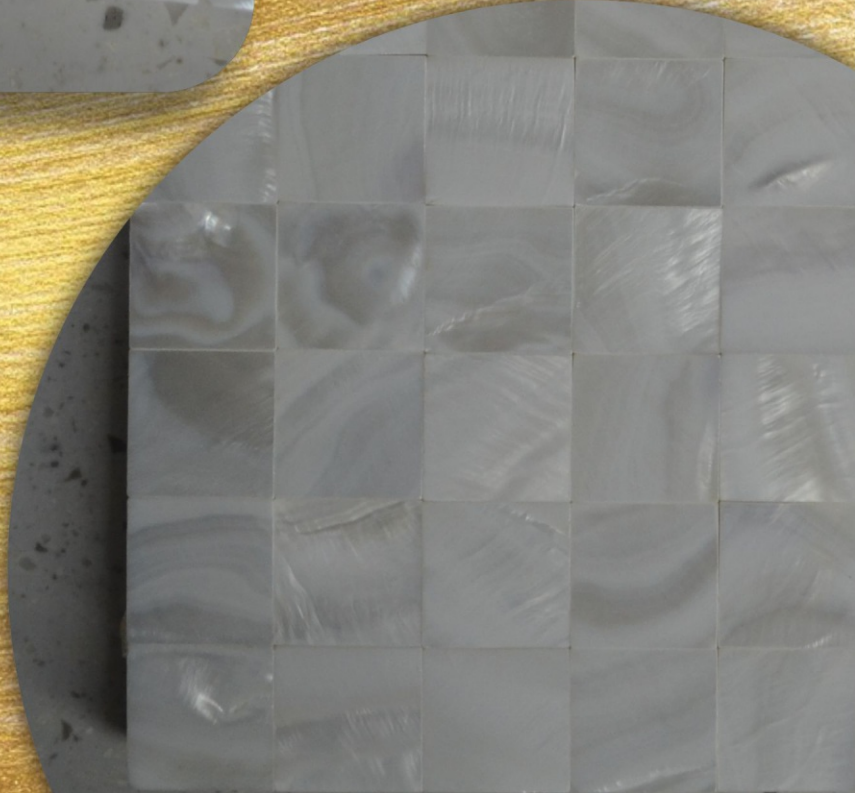

mann
Your Dreams into Reality

MN-505

SIZE : 300MM X 300MM
CHIP SIZE 10MM X 20MM

CONVEX

MN-506

mann
Your Dreams into Reality

mann
Your Dreams into Reality

MN-506

SIZE : 300MM X 300MM
CHIP SIZE 25MM X 25MM

MN-508

mann
Your Dreams into Reality

mann
Your Dreams into Reality

MN-508

SIZE : 300MM X 300MM
CHIP SIZE 20MM X 20MM

CONVEX

MN-509