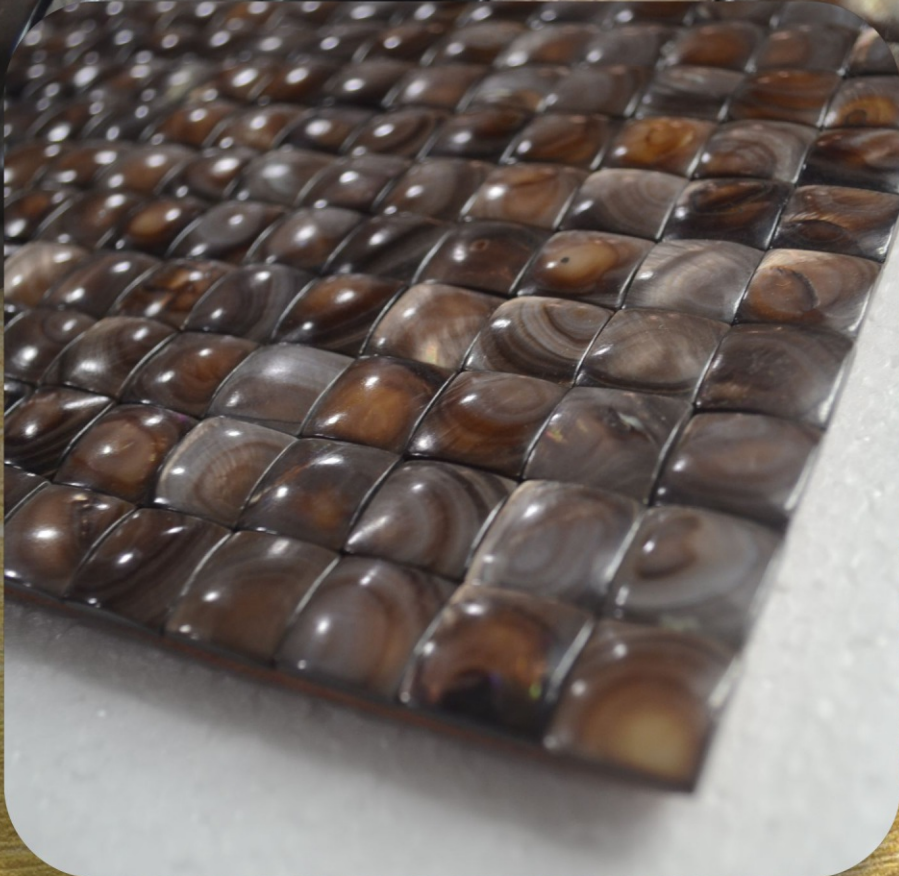

The background of the entire image is a dense mosaic of small, rectangular tiles. Each tile is a different piece of a shell, showing various colors and patterns, including iridescent blues and greens, creamy whites, and warm yellows and browns. The tiles are arranged in a staggered, brick-like pattern.

mann
Your Dreams into Reality

mann
Your Dreams into Reality

MN-509
SIZE : 300MM X 300MM
CHIP SIZE 15MM X 15MM
CONVEX

SHELL
MOSAIC

MN-602

mann
Your Dreams into Reality

mann
Your Dreams into Reality

MN-602
SIZE : 300MM X 300MM
CHIP SIZE 15MM X 15MM
CONVEX

The background of the entire image is a wall covered in a mosaic of small, square tiles. Each tile is a piece of a shell, showing a variety of purple and lavender hues with iridescent, shimmering patterns. The tiles are arranged in a regular grid pattern.