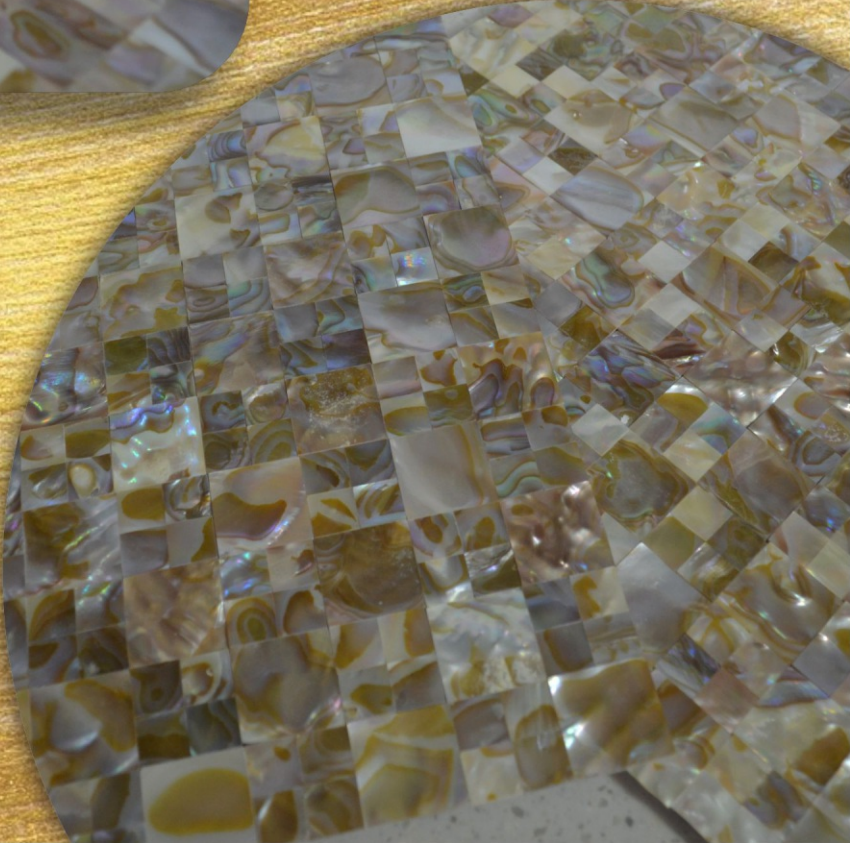

MN-318
SIZE : 300MM X 300MM
CHIP SIZE 25MM X 25MM