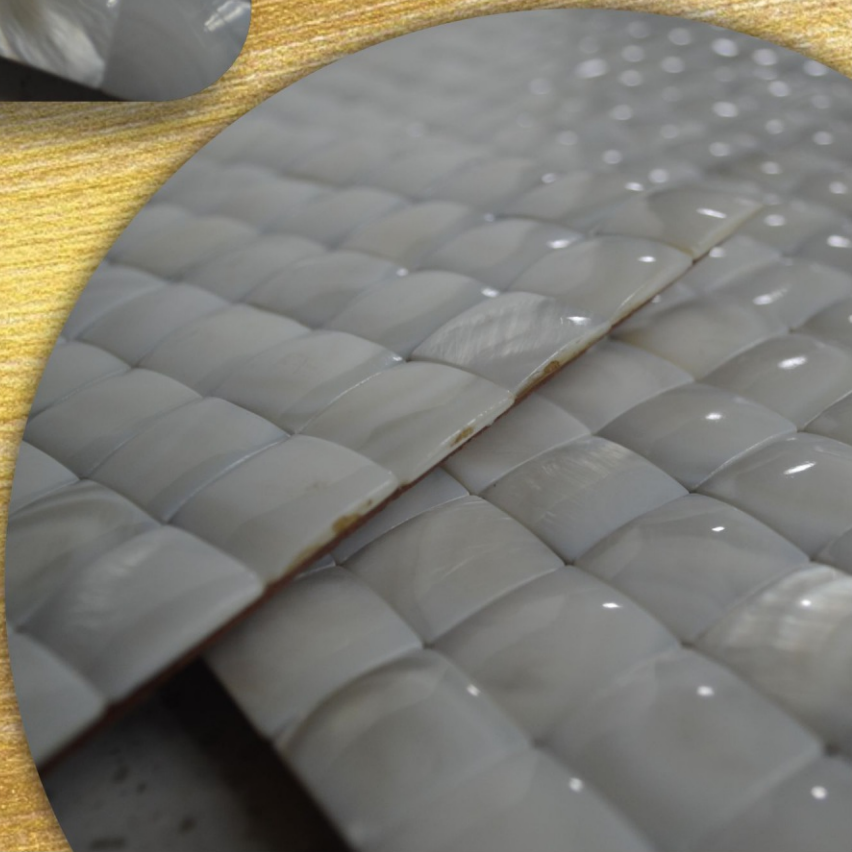

SIZE : 300MM X 300MM
CHIP SIZE 25MM X 25MM

MN-508

mann
Your Dreams into Reality

mann
Your Dreams into Reality

MN-508

SIZE : 300MM X 300MM
CHIP SIZE 20MM X 20MM

CONVEX

MN-509

mann
Your Dreams into Reality

mann
Your Dreams into Reality

MN-509
SIZE : 300MM X 300MM
CHIP SIZE 15MM X 15MM
CONVEX

SHELL
MOSAIC

MN-602

mann
Your Dreams into Reality

mann
Your Dreams into Reality

MN-602
SIZE : 300MM X 300MM
CHIP SIZE 15MM X 15MM
CONVEX