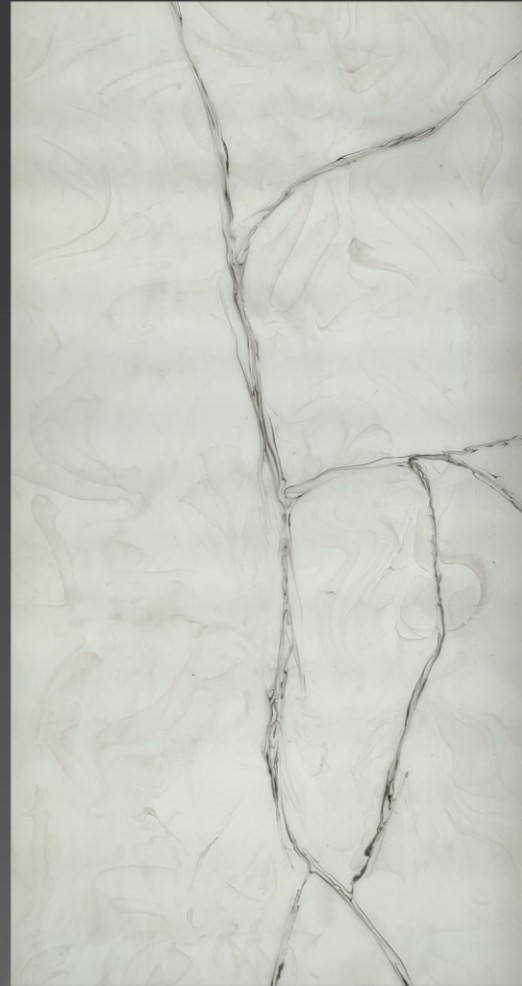

Normal lighting effect

Back lighting effect

MODEL : MN-919

SIZE : 2440 x 1220 x 6mm

Glossy

ACRYLIC RESIN PANEL

Normal lighting effect

Back lighting effect