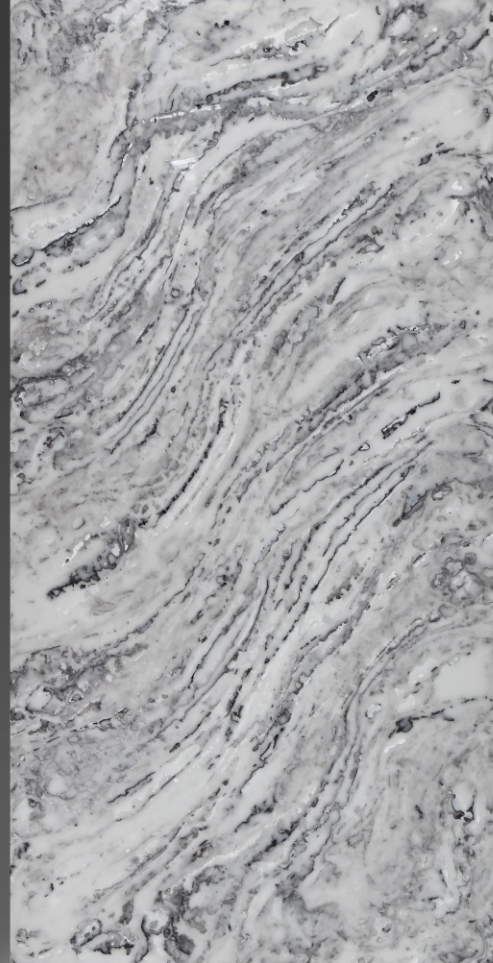

Back lighting effect

MODEL:MN-1021

SIZE: 2440x1220x8mm

GLOSSY

ONYX
SERIES