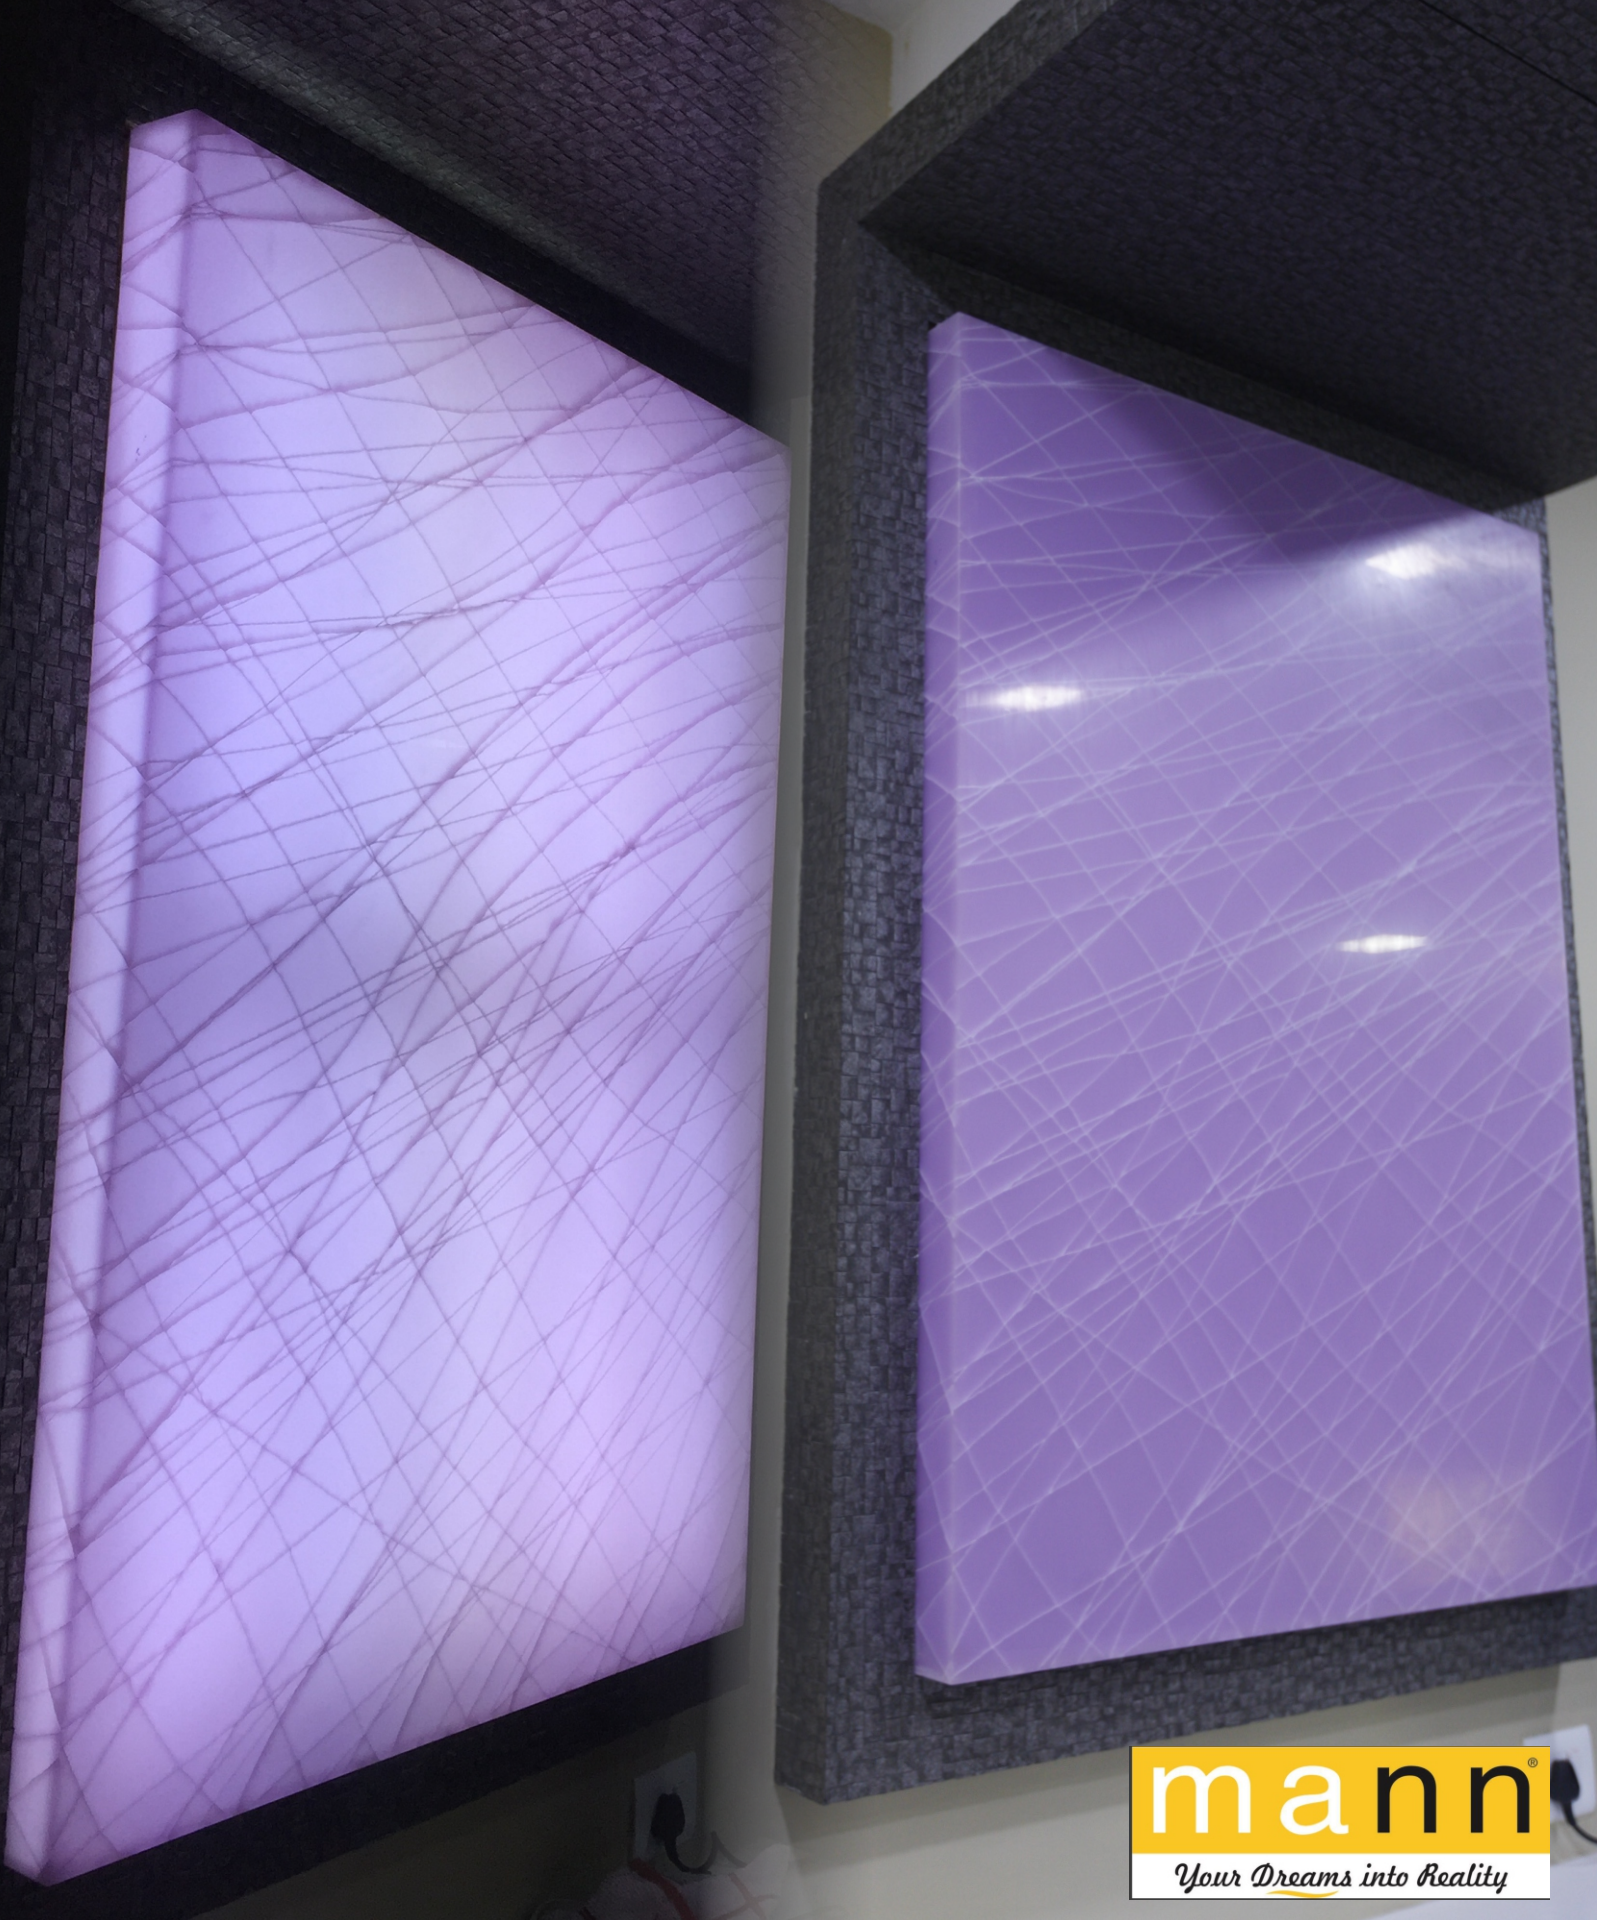

Your Dreams into Reality

ACRYLIC RESIN PANEL

Normal lighting effect

Back lighting effect

MODEL:MN-911

SIZE: 2440 x 1220 x 6mm
GLOSSY

CRACK ONYX
SERIES

ACRYLIC RESIN PANEL