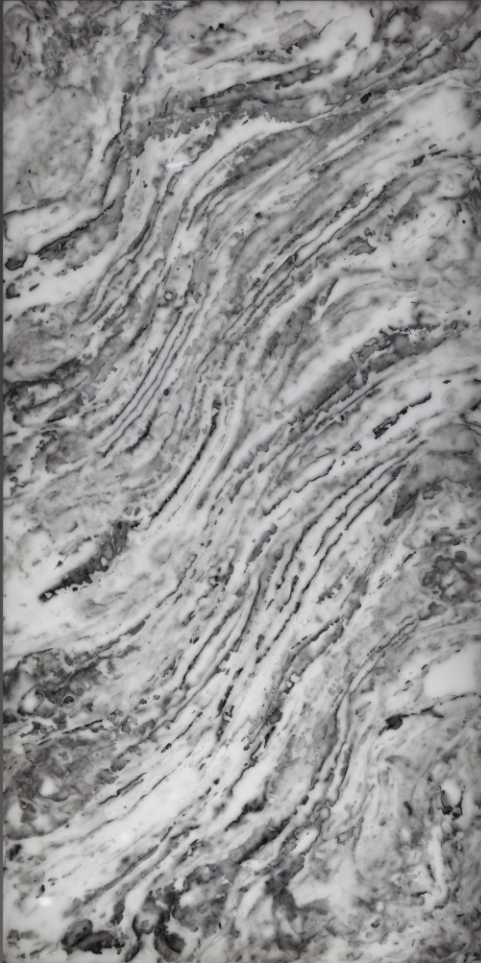

Back lighting effect

MODEL:MN-905

SIZE: 2440 x 1220 x 6mm

GLOSSY

ONYX
SERIES

mann[®]
Your Dreams into Reality

Recent
**POOJA
PLYWOOD**

ACRYLIC RESIN PANEL