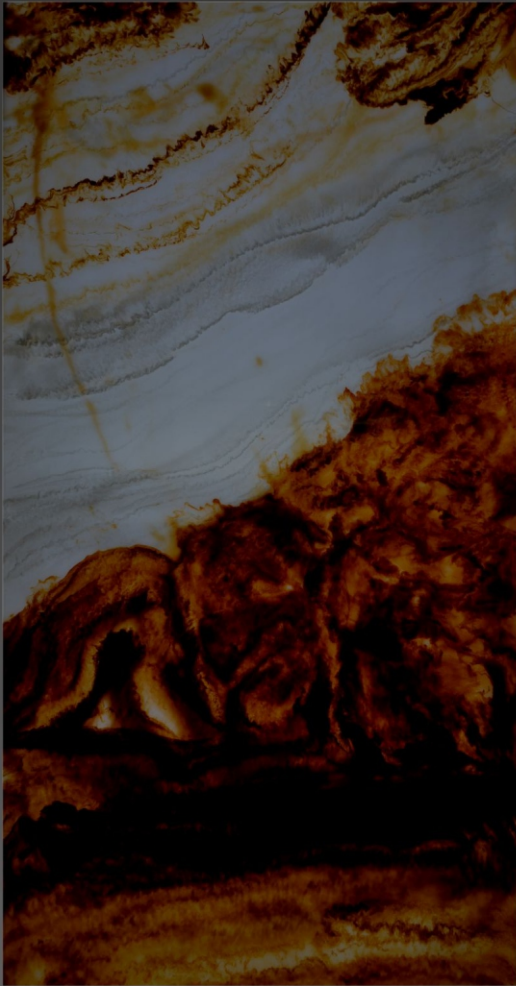

Normal lighting effect