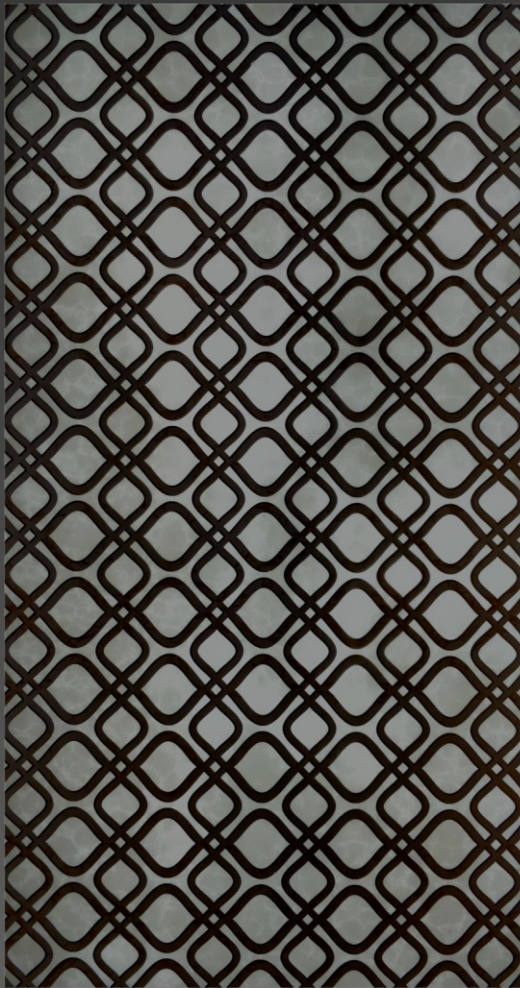

ACRYLIC RESIN PANEL

Normal lighting effect