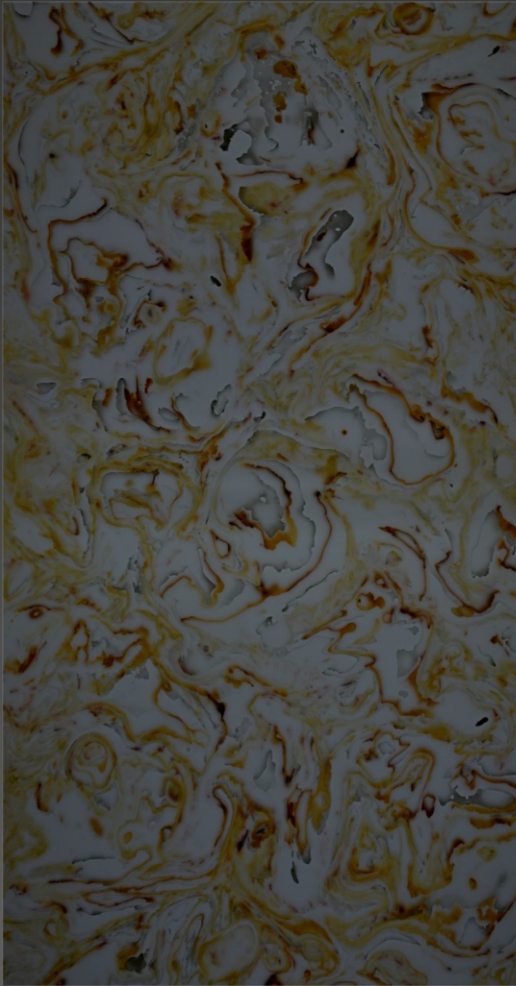

Normal lighting effect