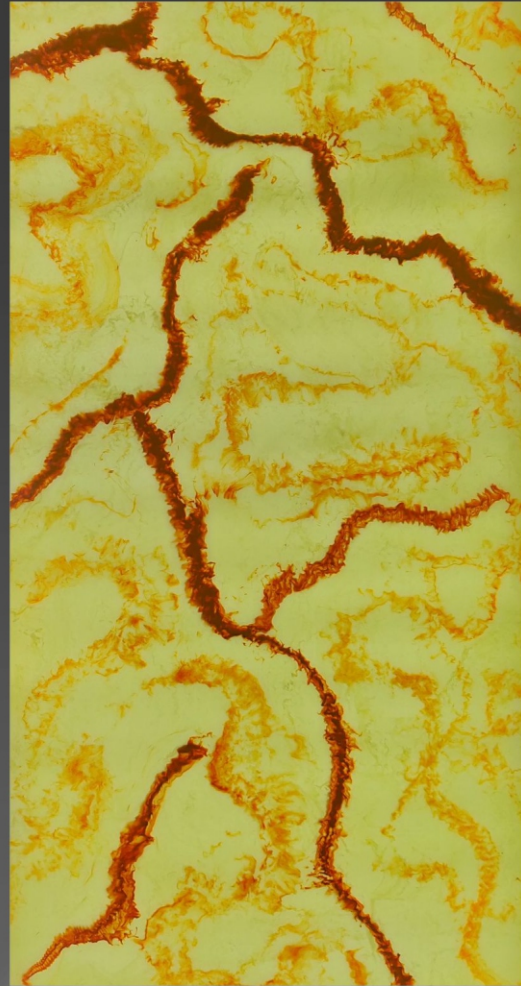

MODEL : MN-920

SIZE : 2440 x 1220 x 6mm

Glossy

ACRYLIC RESIN PANEL

Normal lighting effect

Back lighting effect

MODEL : MN-921
SIZE : 2440 x 1220 x 6mm
Glossy

DIA'S 1ST AU
MULTIPLE
MULTIPLE
MULTIPLE AP
MULTIPLE AP
ORION
INSID
82