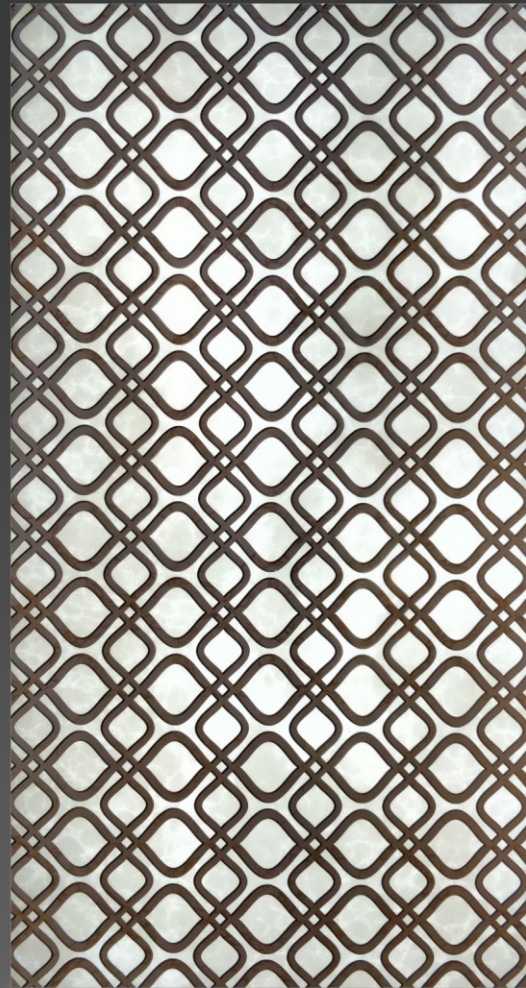

MODEL : MN-820

SIZE : 2440 x 1220 x 6mm

Glossy

ACRYLIC RESIN PANEL

Normal lighting effect

Back lighting effect

MODEL : MN-821

SIZE : 2440 x 1220 x 6mm