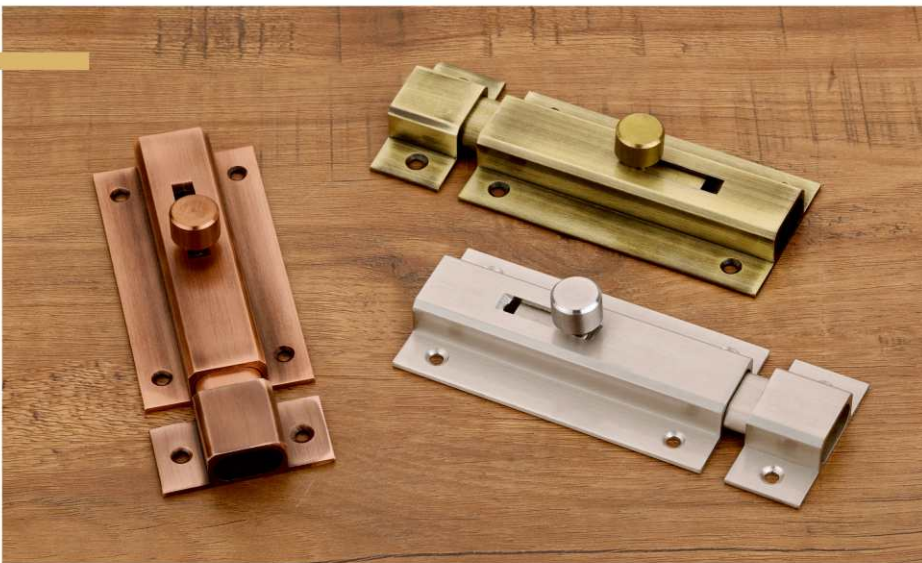

Baby Latch Alu.

Finish

S.S.

B.A.

R.G.