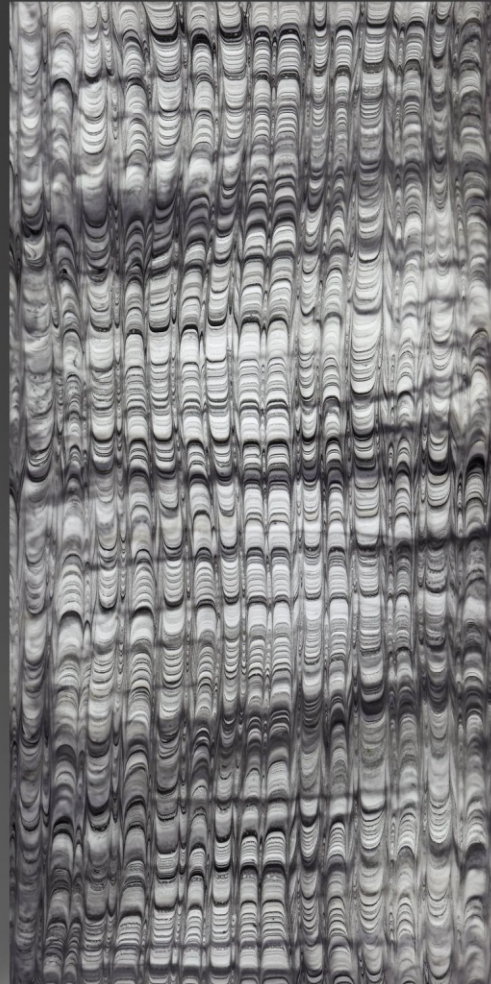

SIZE: 2440x1220x6mm
Matte

mann[®]
Your Dreams into Reality

ACRYLIC RESIN PANEL

Normal lighting effect

Back lighting effect

MODEL:MN-708

SIZE: 2440 x 1220 x 6mm

GLOSSY