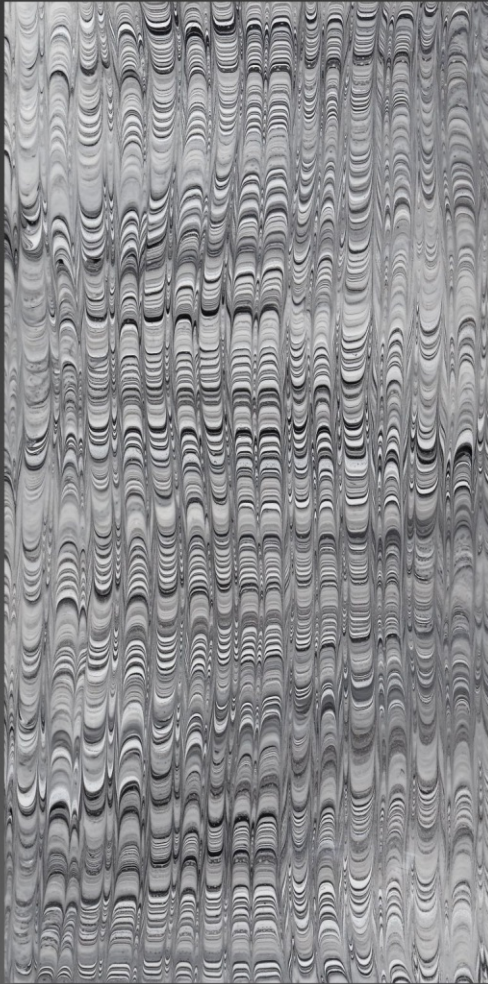

ACRYLIC RESIN PANEL

Normal lighting effect