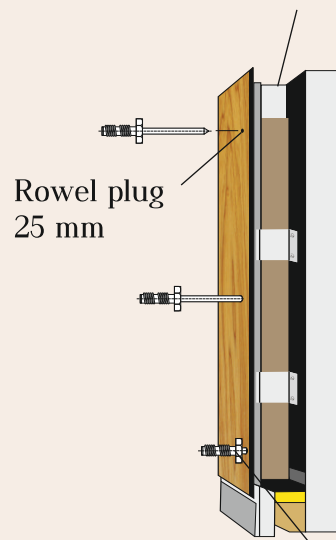

HPL-223 BRIGHT SILVER

SHEET SIZE:
8FT X 4FT

Fixing Methods

(Recommendation)

Black Paint on Plastered Wall

Aluminium Section
25mm x 50mm x 1.6mm

Thickness
of Sheet
6mm

Minimum distance
of holes to edge
10-20mm

Aluminium angle (cleat)
19mm x 19mm x 2mm

With Rivets (powder coated)
SS 25" (star headed)

Maximum distance
between the holes-width
450mm

Gap between panel
(3-6mm)

Without Rivets

Maximum distance
between the holes-length
550mm