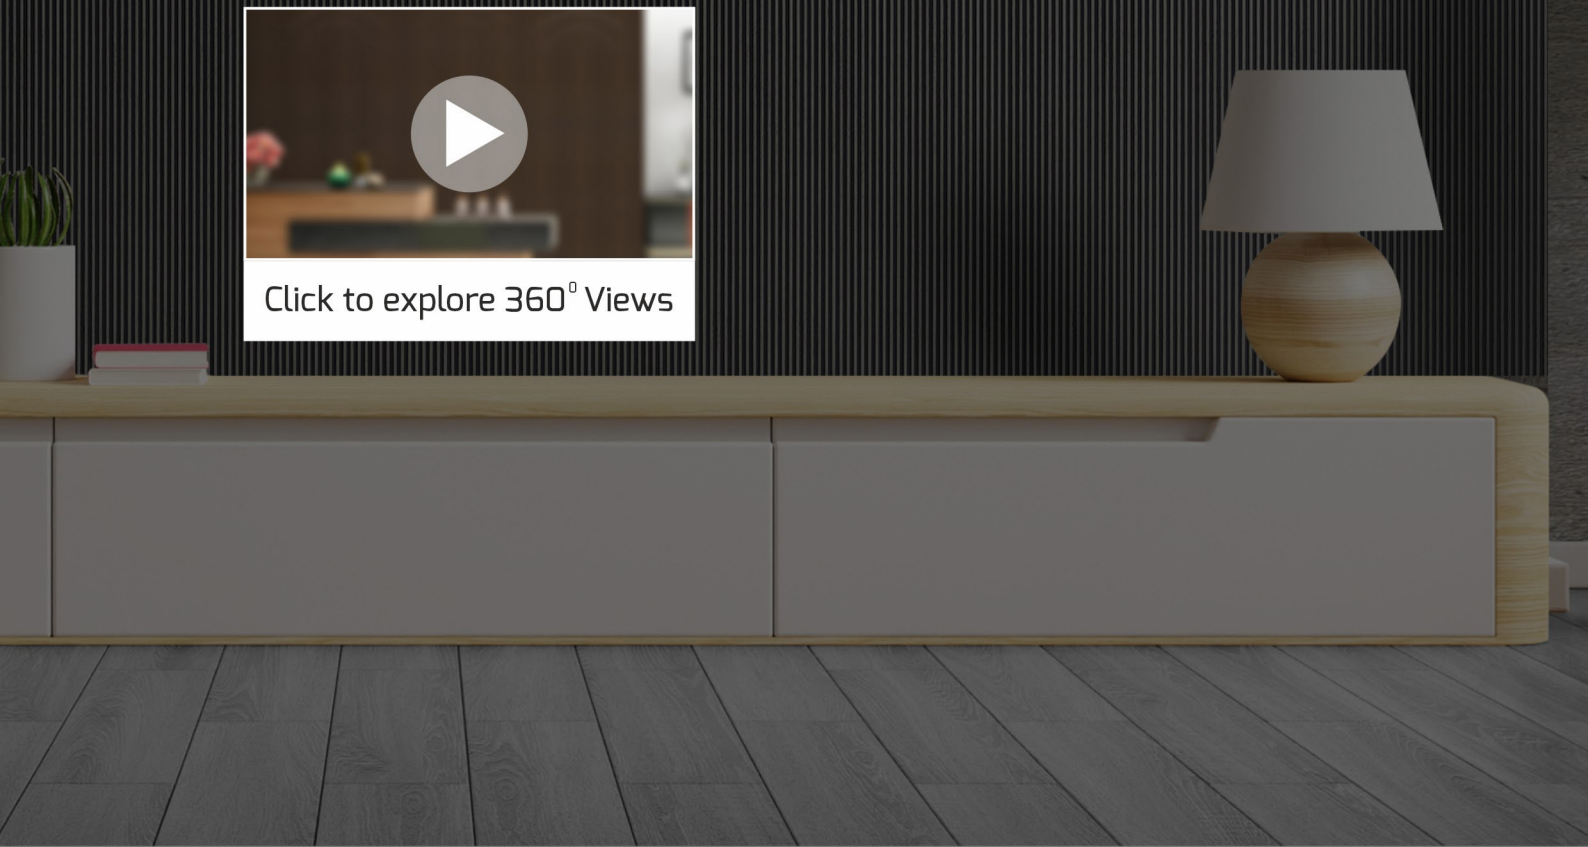

Click to explore 360° Views