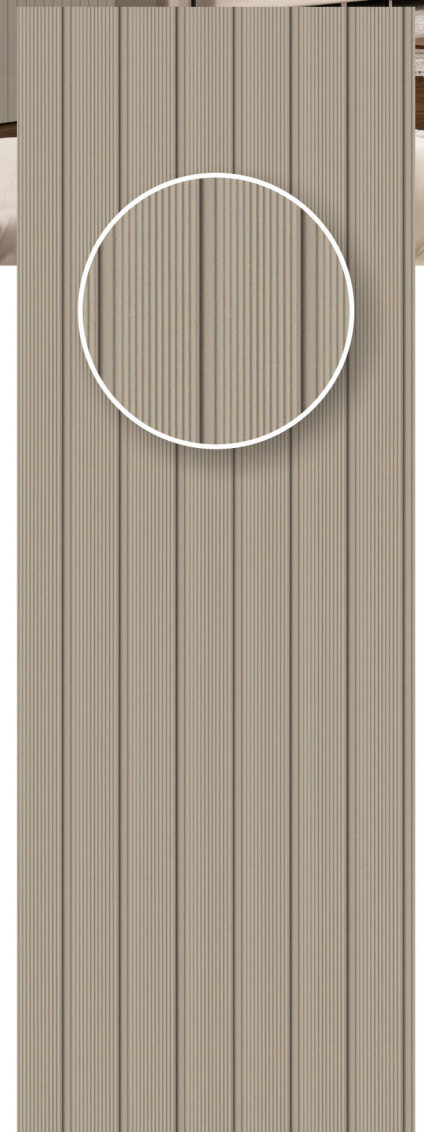

Uniform design

One of the best advantages of using the Chisel's uniform fluted panels is to have beautifully crafted, natural wood-looking panels that transform the essence of wood through its unique and distinguished design.

Cross-Section Image Of The Mould

2400mm (8 ft.) X 310mm
2850mm (9.5 ft.) X 310mm

8mm
Thickness

Click Product for
360°
Preview