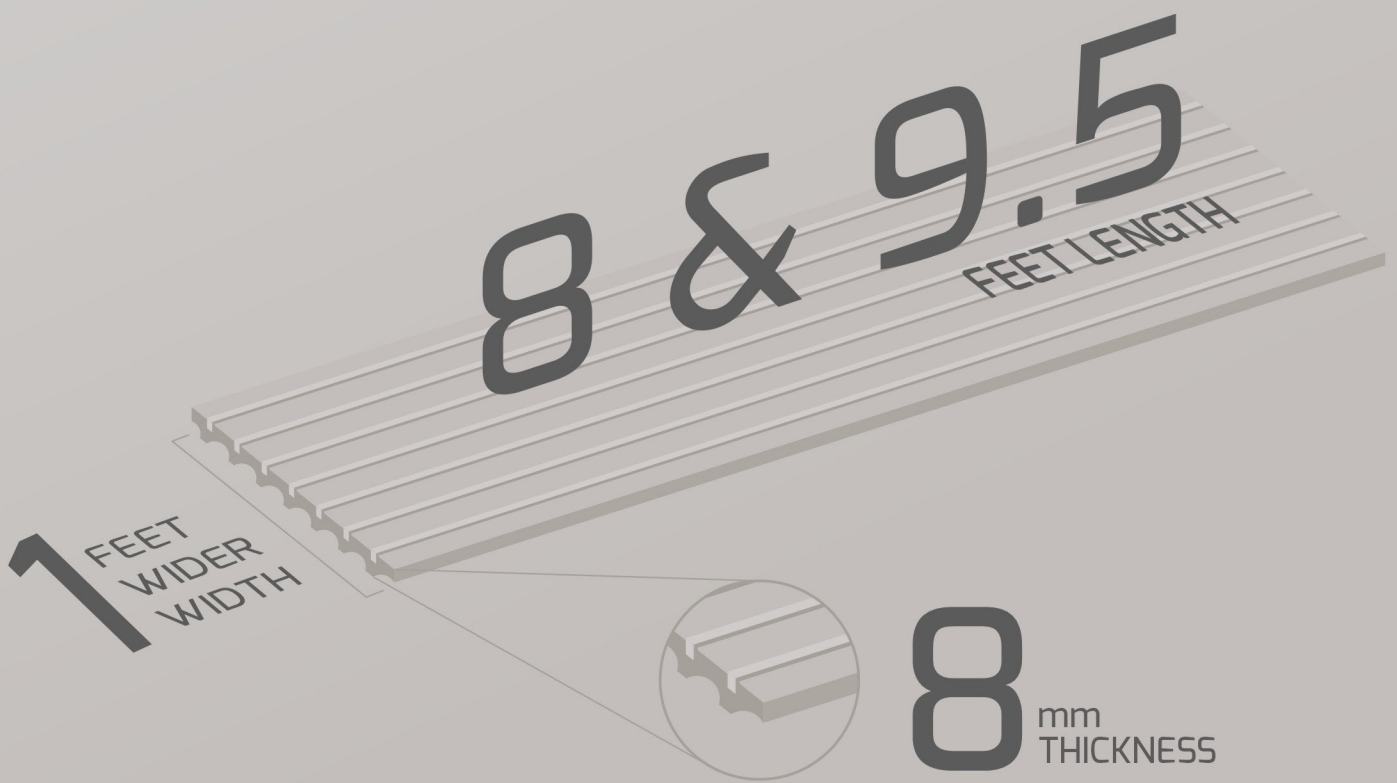

All exquisite fluted panels come with universal sizes and alignments that offer seamless fitting to all decor and surfaces, providing a luxuriously alluring design that uplifts the whole surrounding.