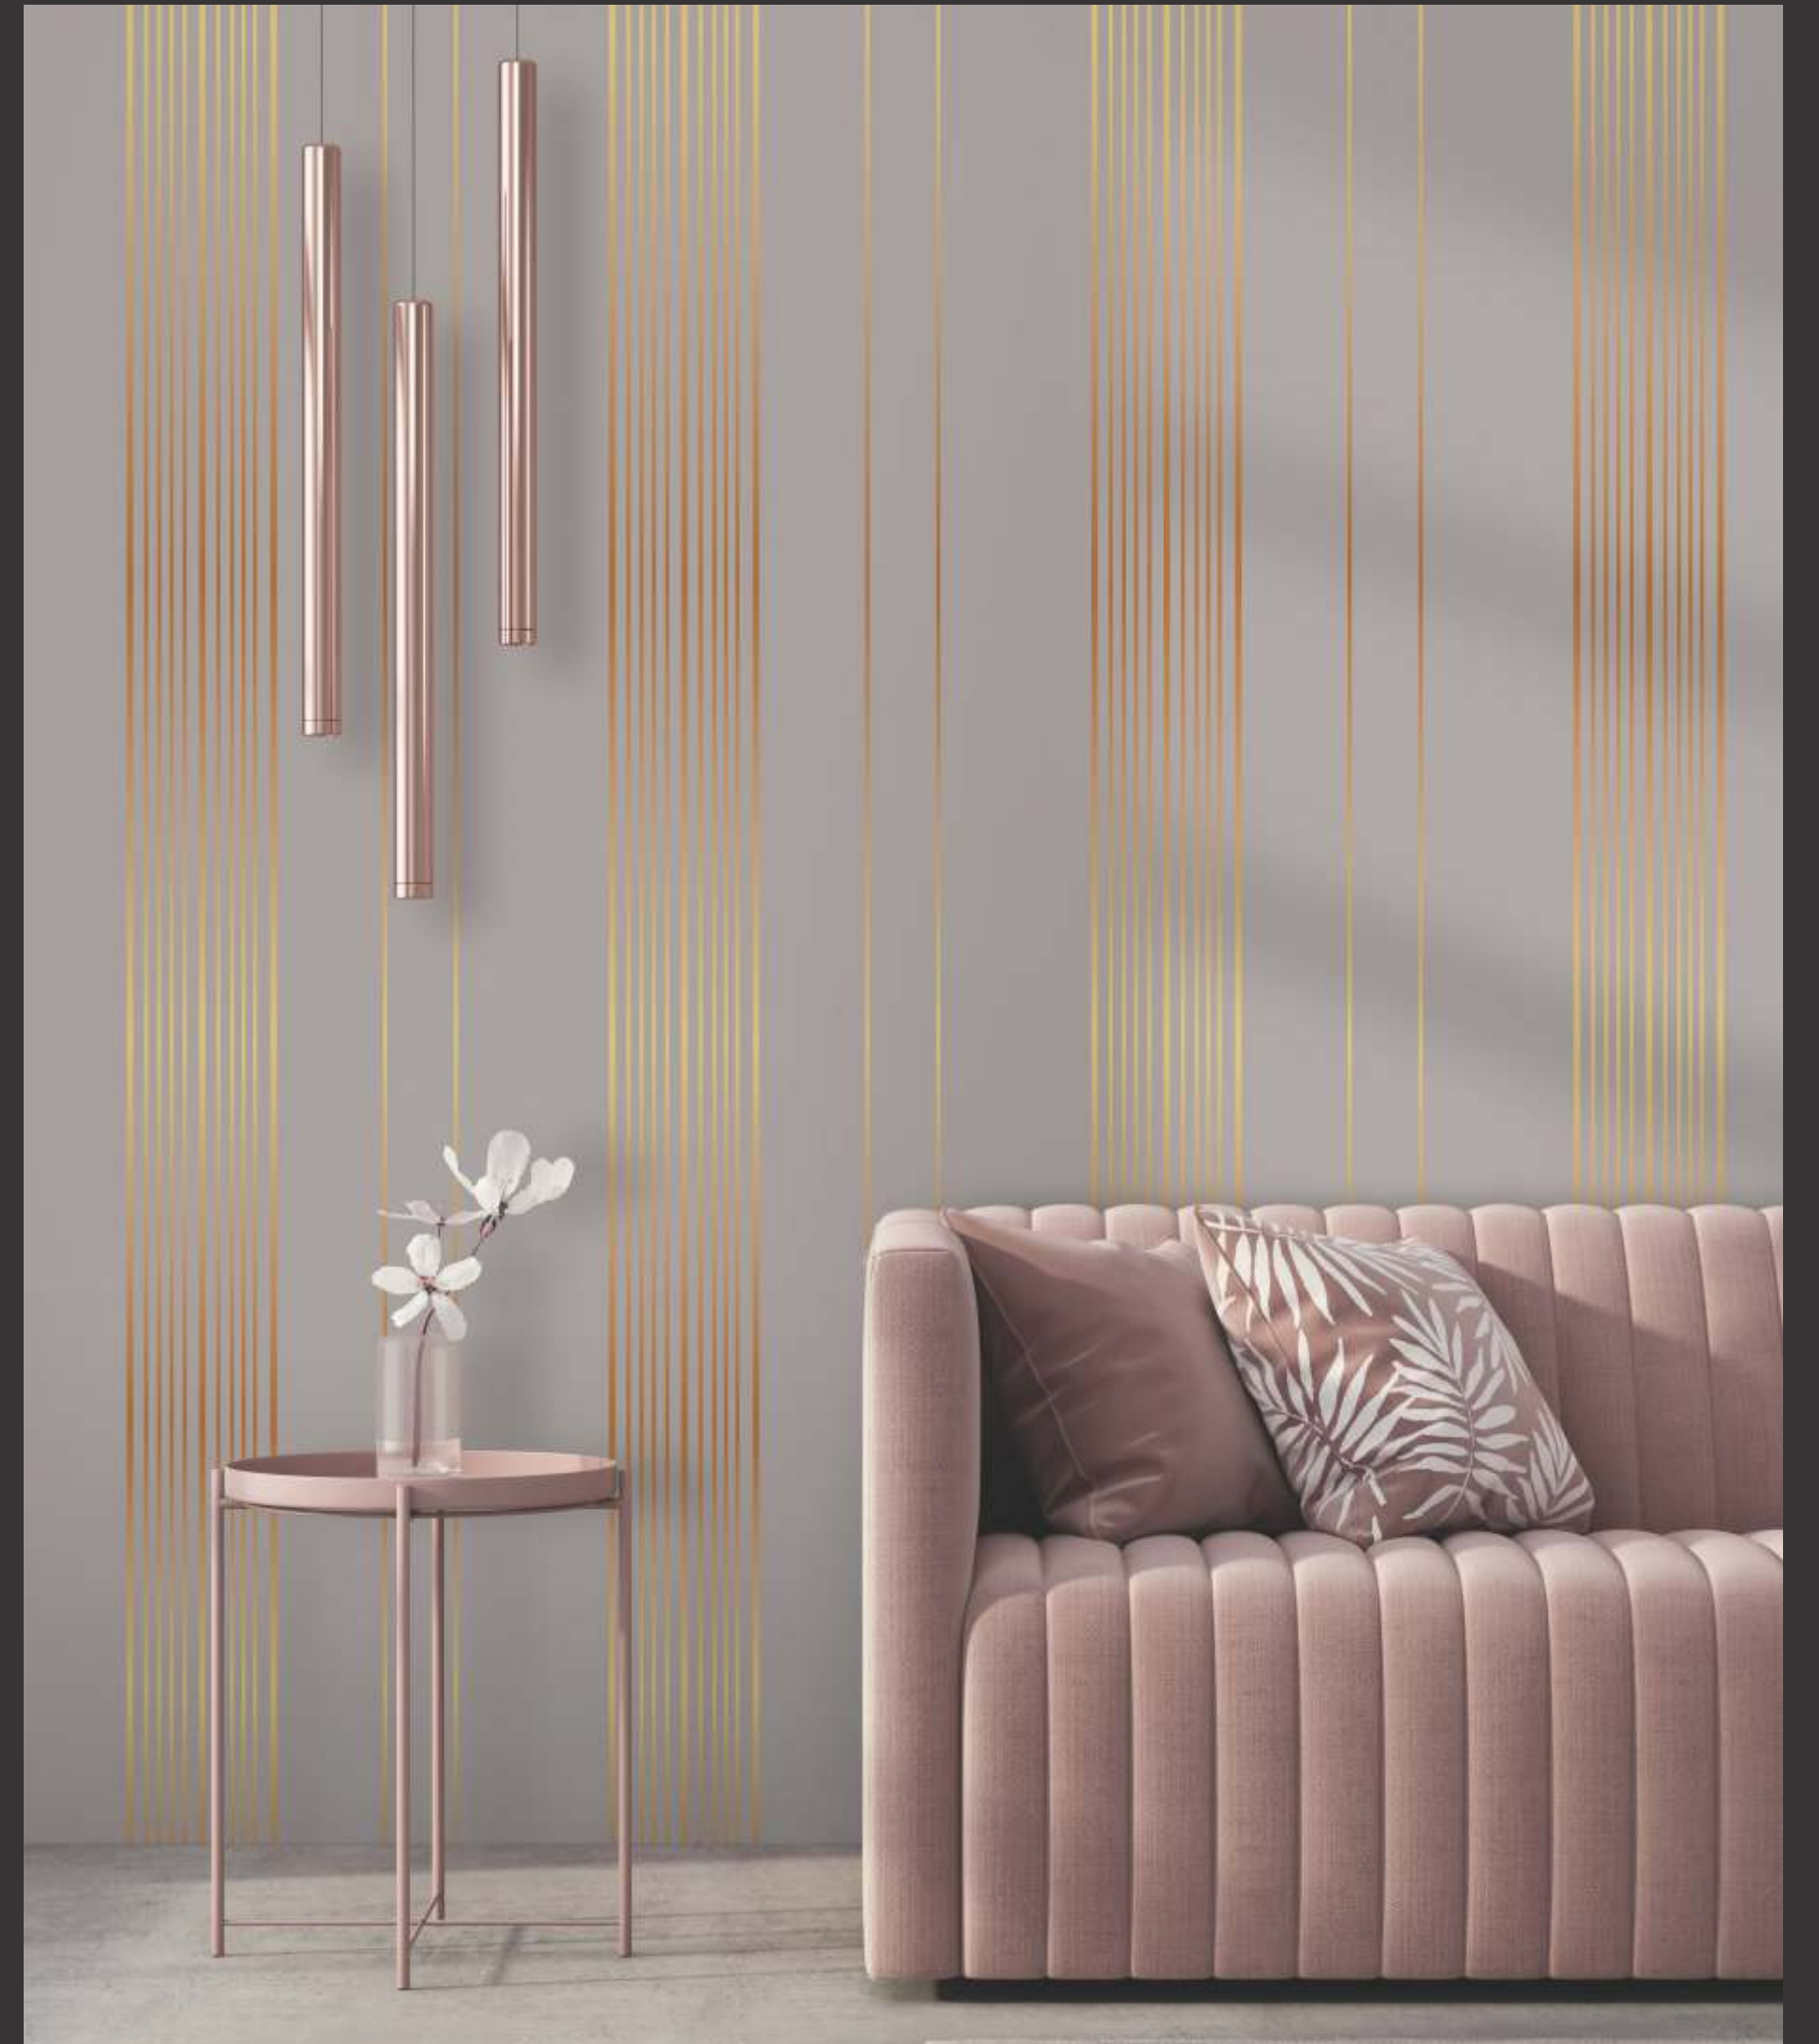

DS 228 Turquoise Blaze

DS 227 Sand Vertical Blaze

DS 226 White Vertical Blaze

Line your walls with grace

STREAKS

Product Size - 8x2 ft
 Groove - 5 mm, 8 mm
 Thickness - 1.5 mm (+ - 10%)
 Note - The Sample shown is a full sheet view of our product.