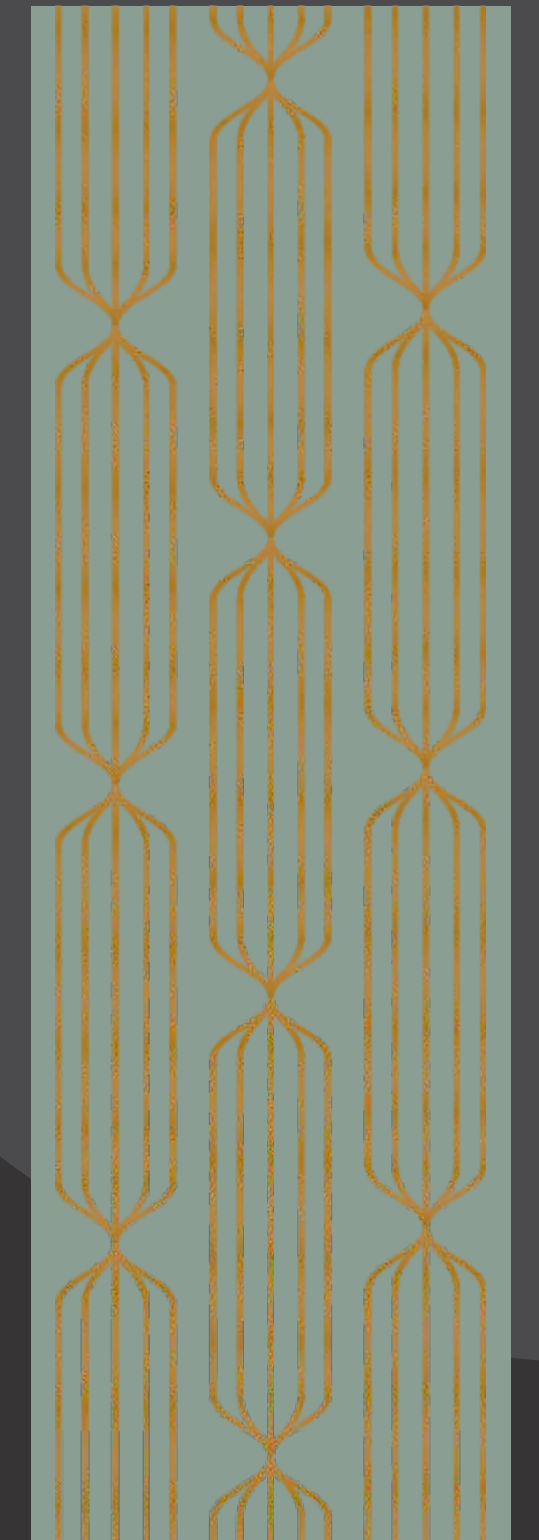

DS 268 Turquoise Lantern Cylindrical