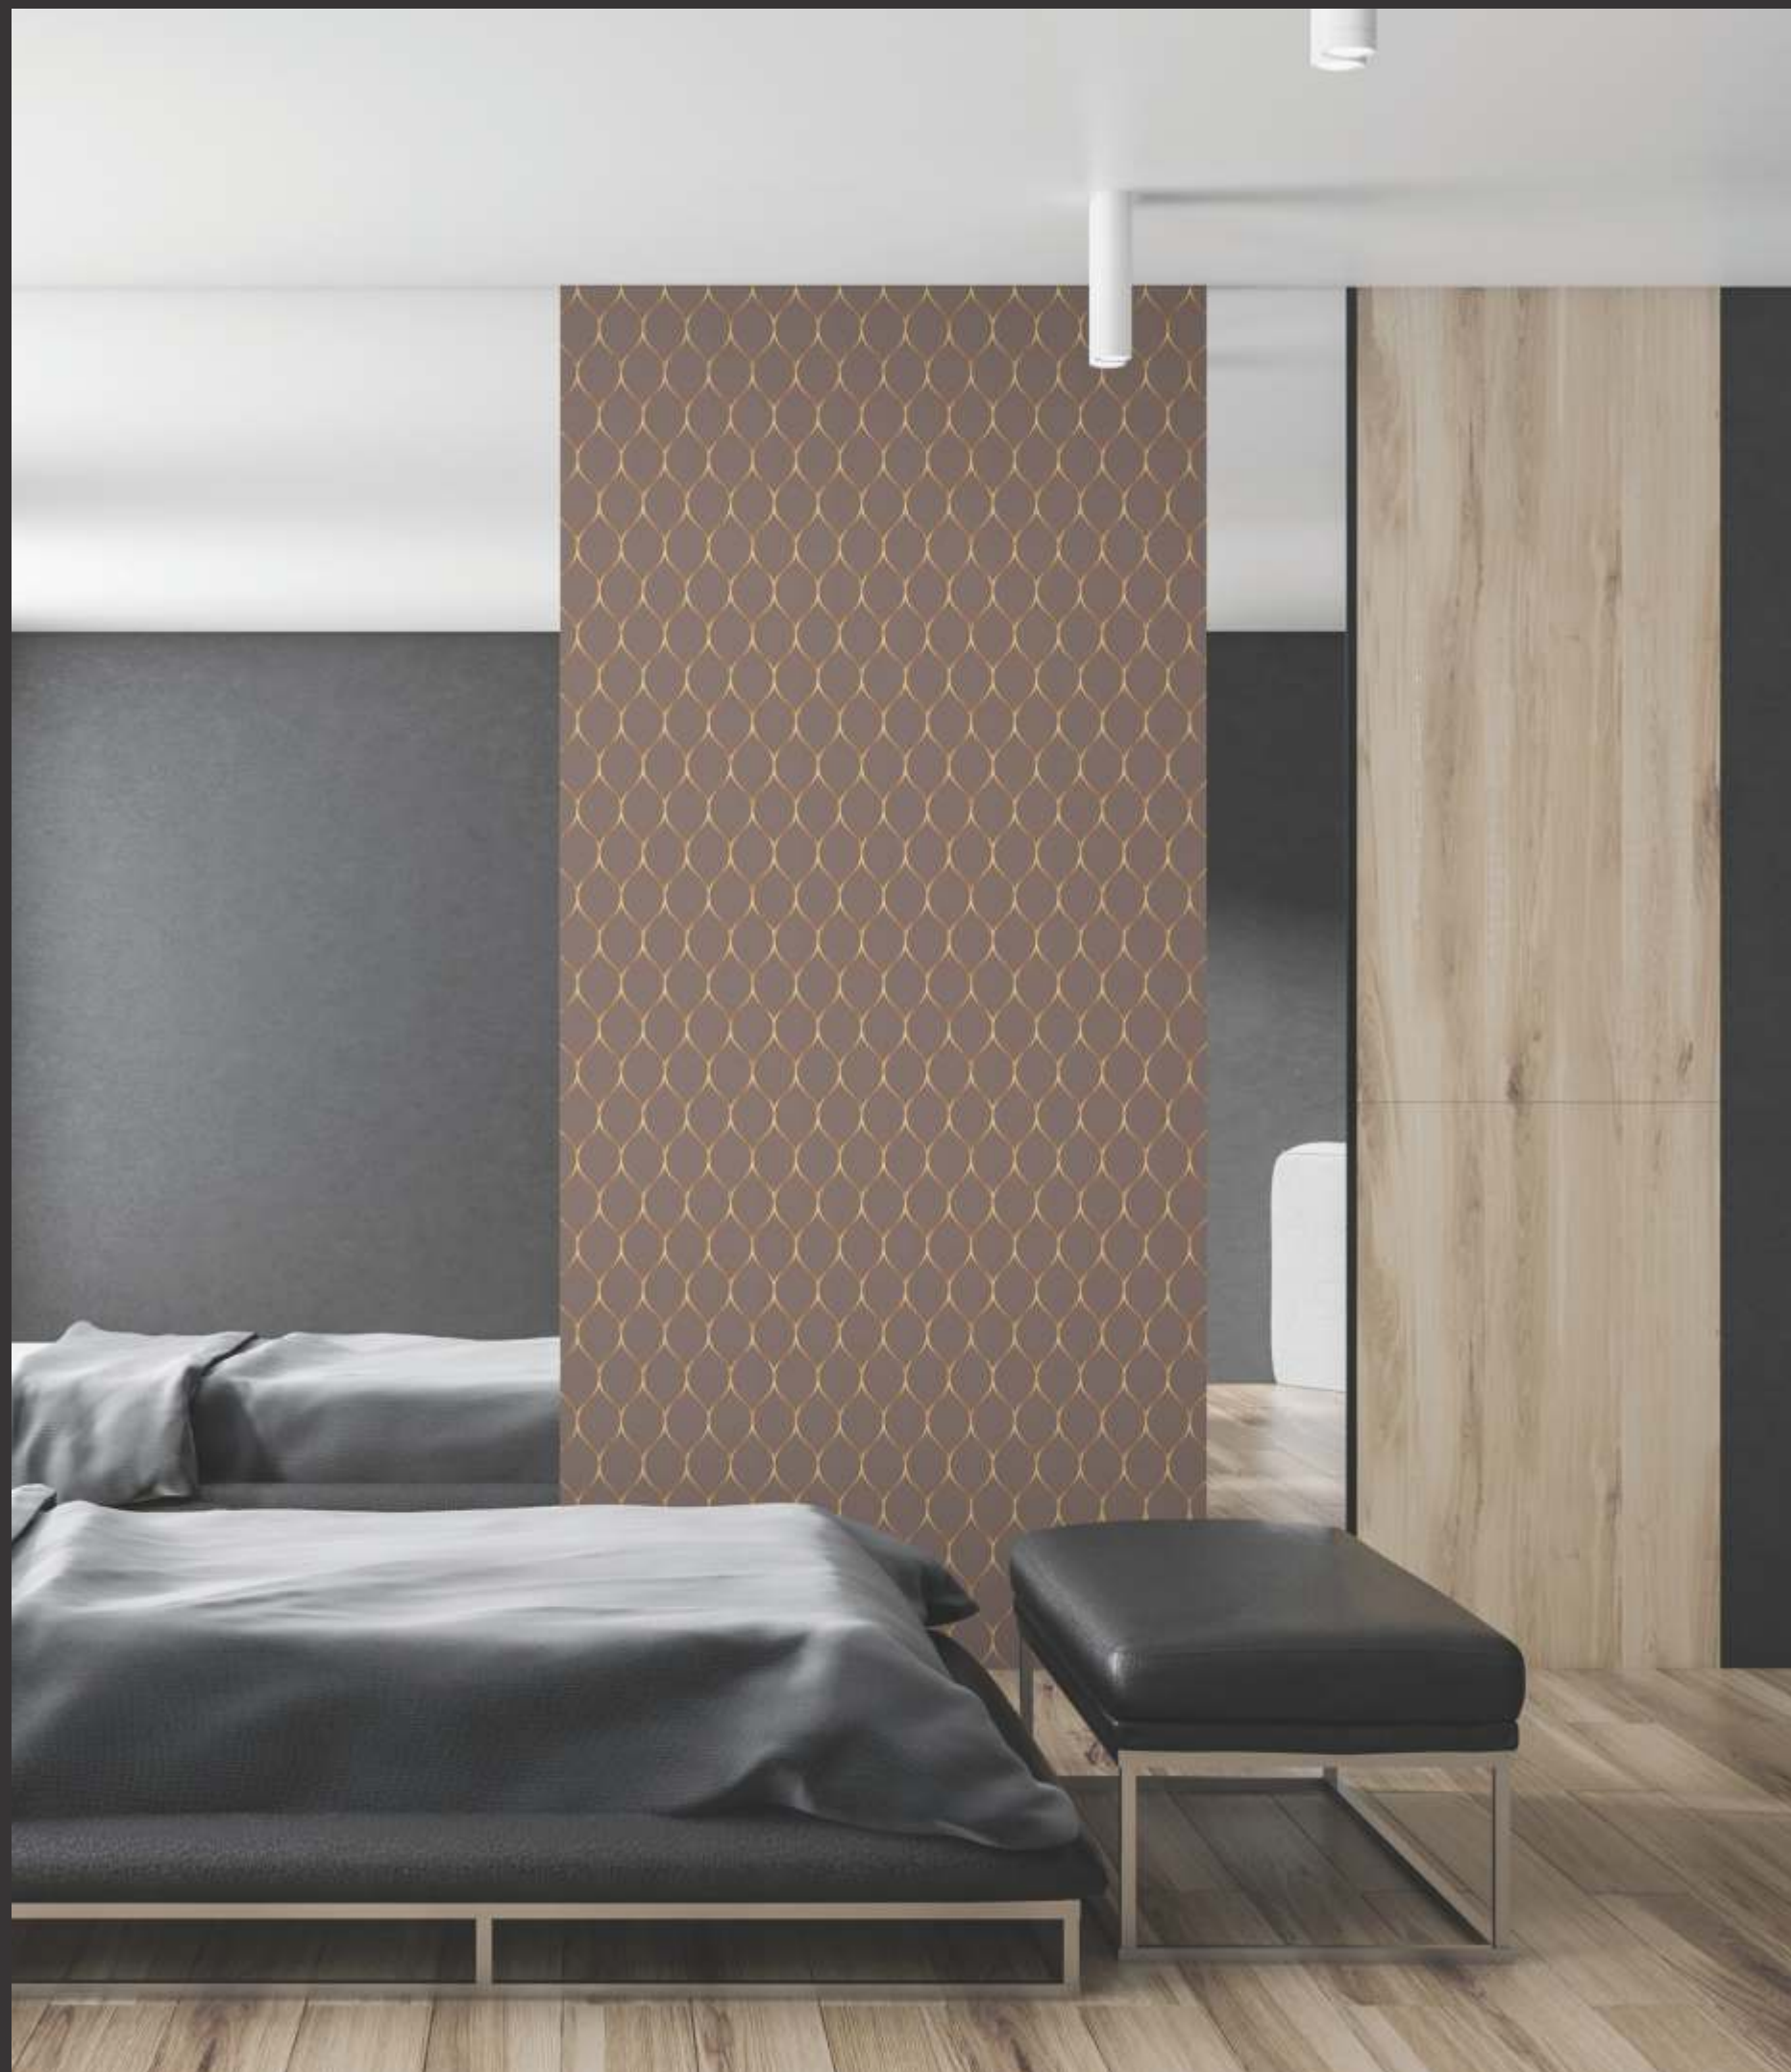

your interiors with flamboyance

Product Size - 8x2 ft
Groove - 5 mm, 7 mm
Thickness - 1.5 mm (+ - 10%)
Note - The Sample shown is a full sheet view of our product.

DS 300 Dark Grey Interweave

DS 299 Copper Interweave