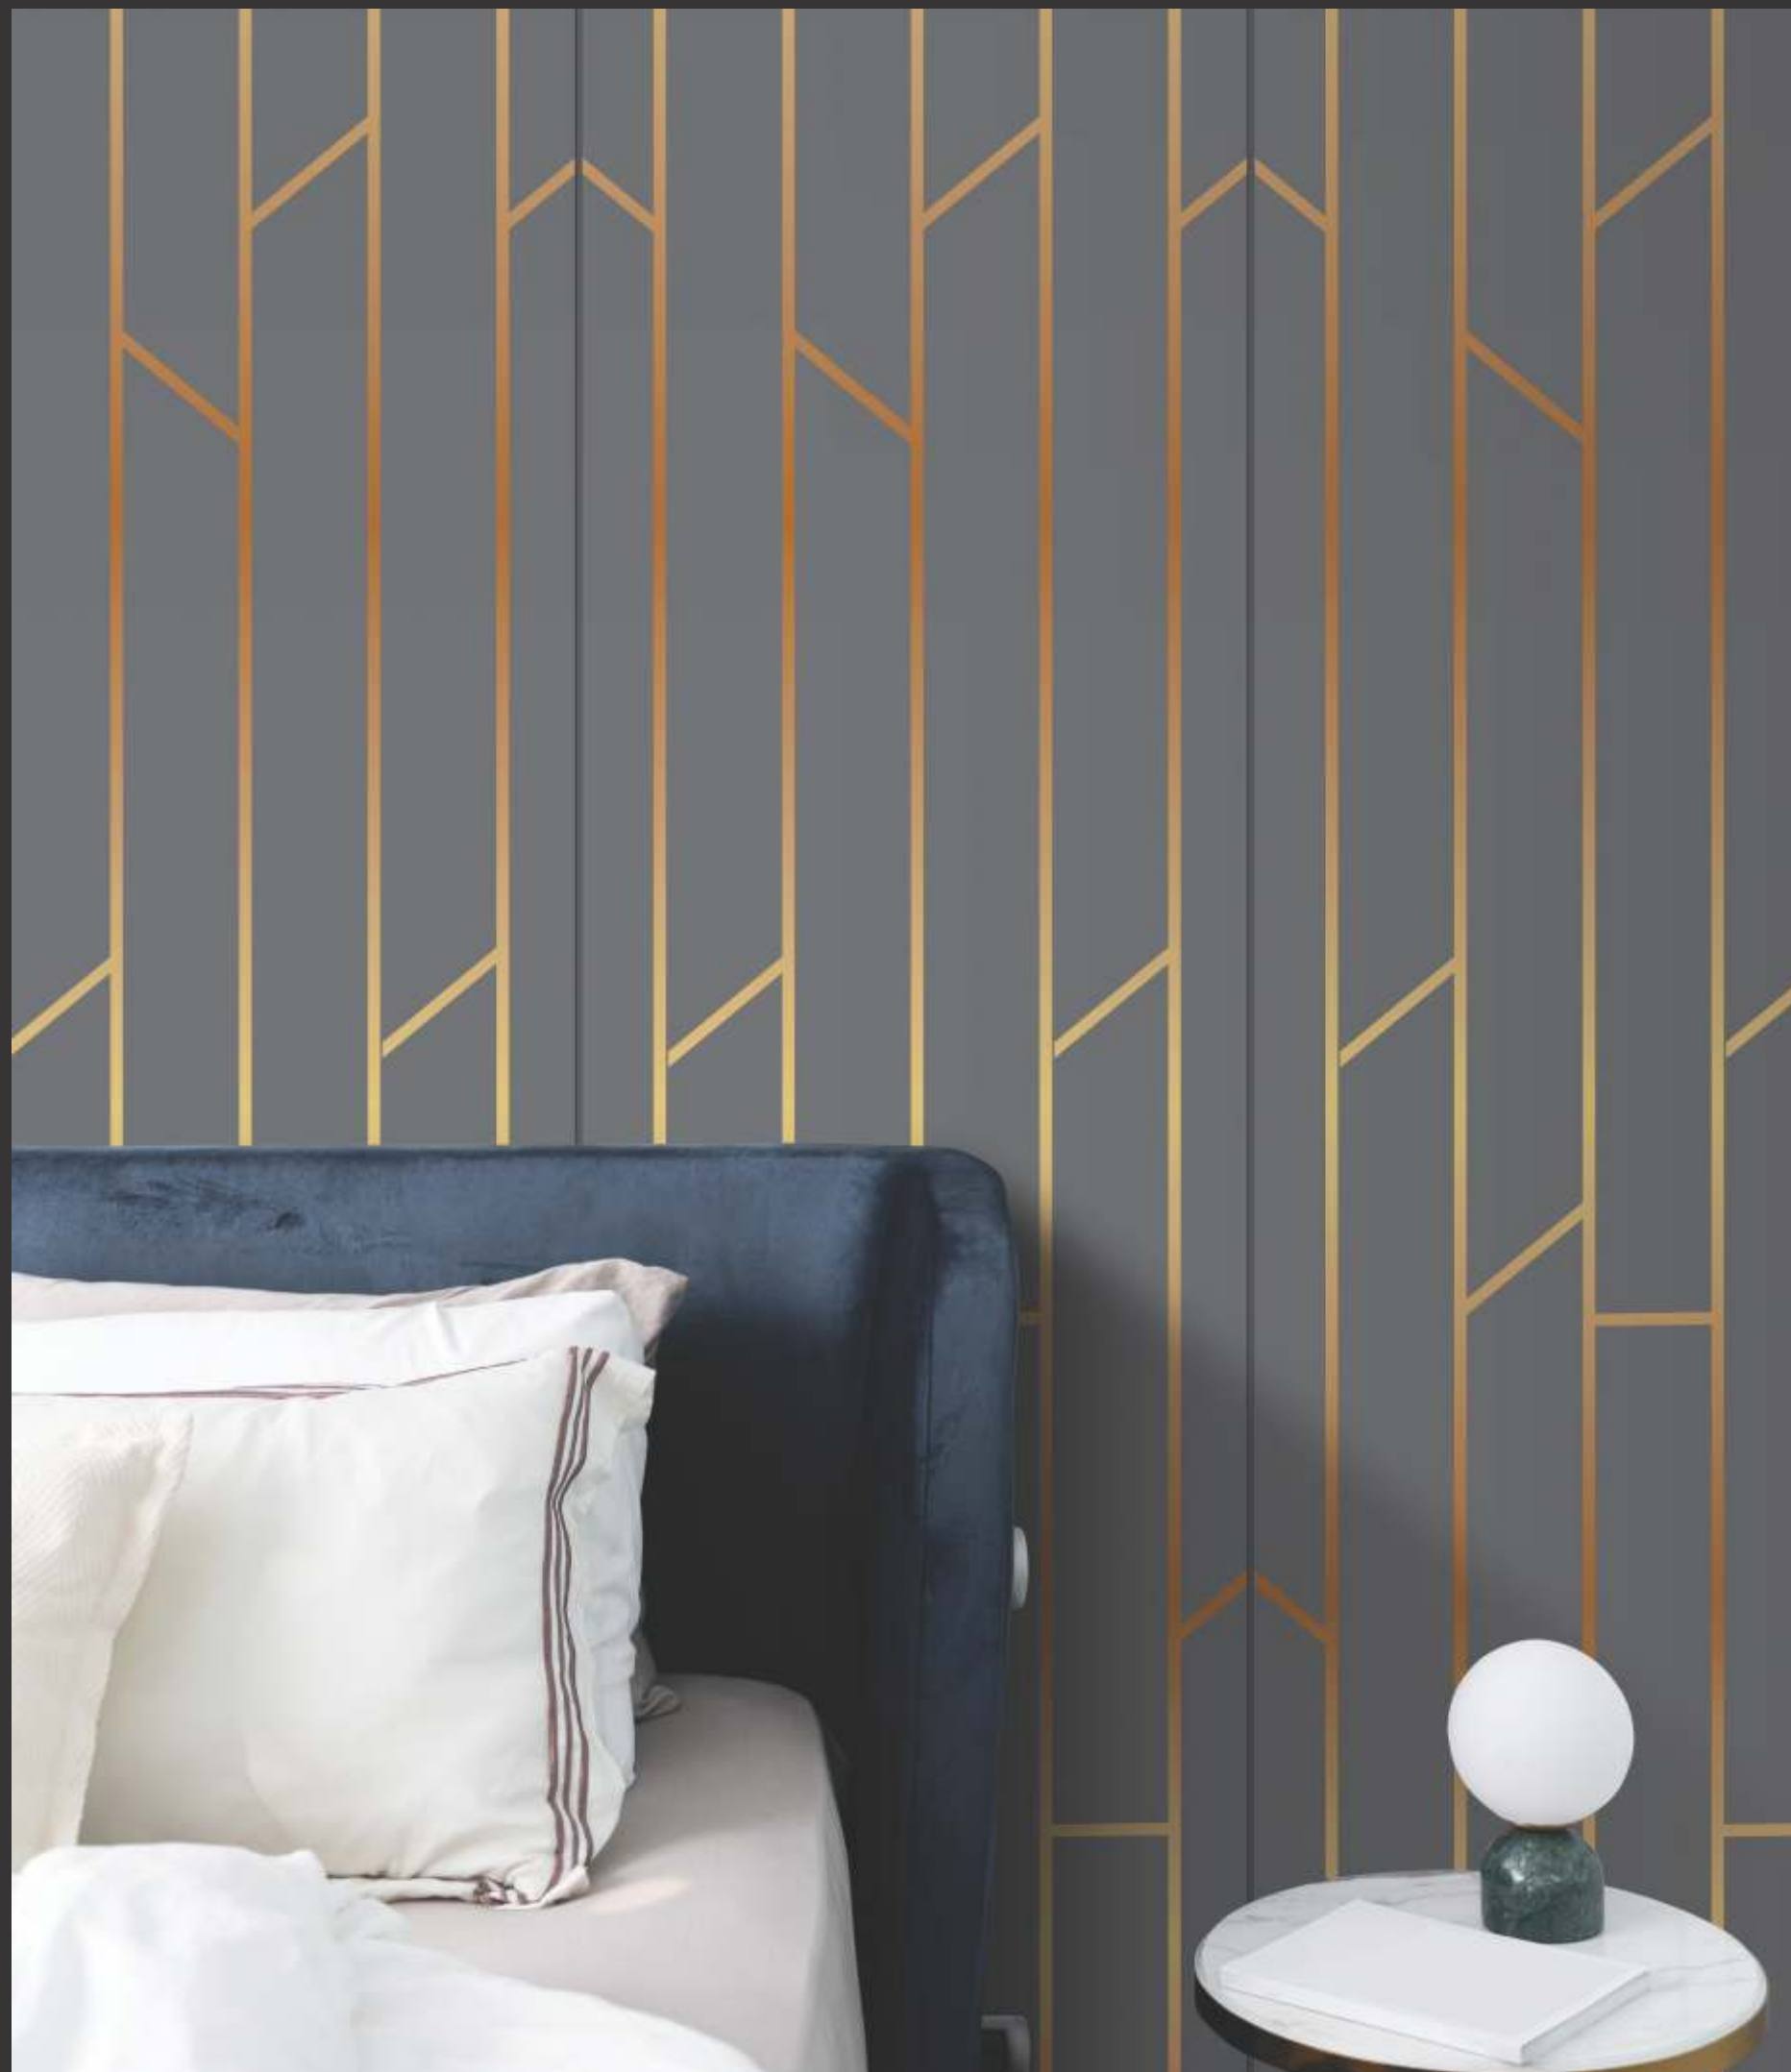

ARTISTRY

of truly spectacular proportions

Product Size - 8x2 ft
Groove - 11 mm
Thickness - 1.5 mm (+ - 10%)
Note - The Sample shown is a full sheet view of our product.

DS 210 Dark Grey Linear