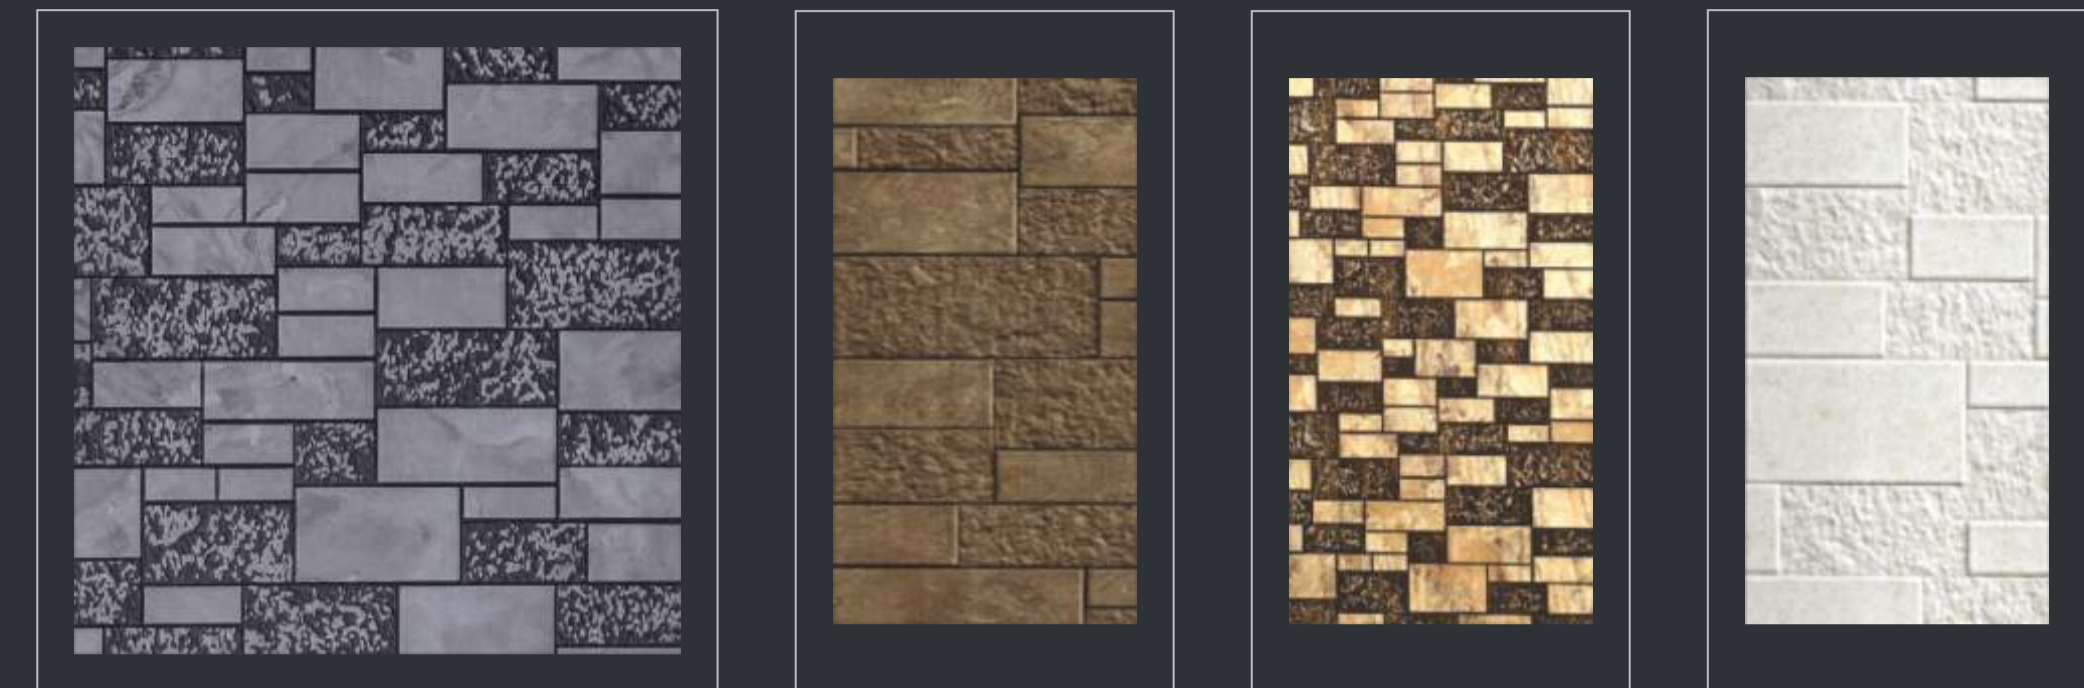

DECOLITE
eco smart panels & mouldings

EURO PRATIK
An Opus of Products

9453 8'x4'   9206 8'x4'   9259 8'x4' 7159 8'x2'   9205 8'x4'