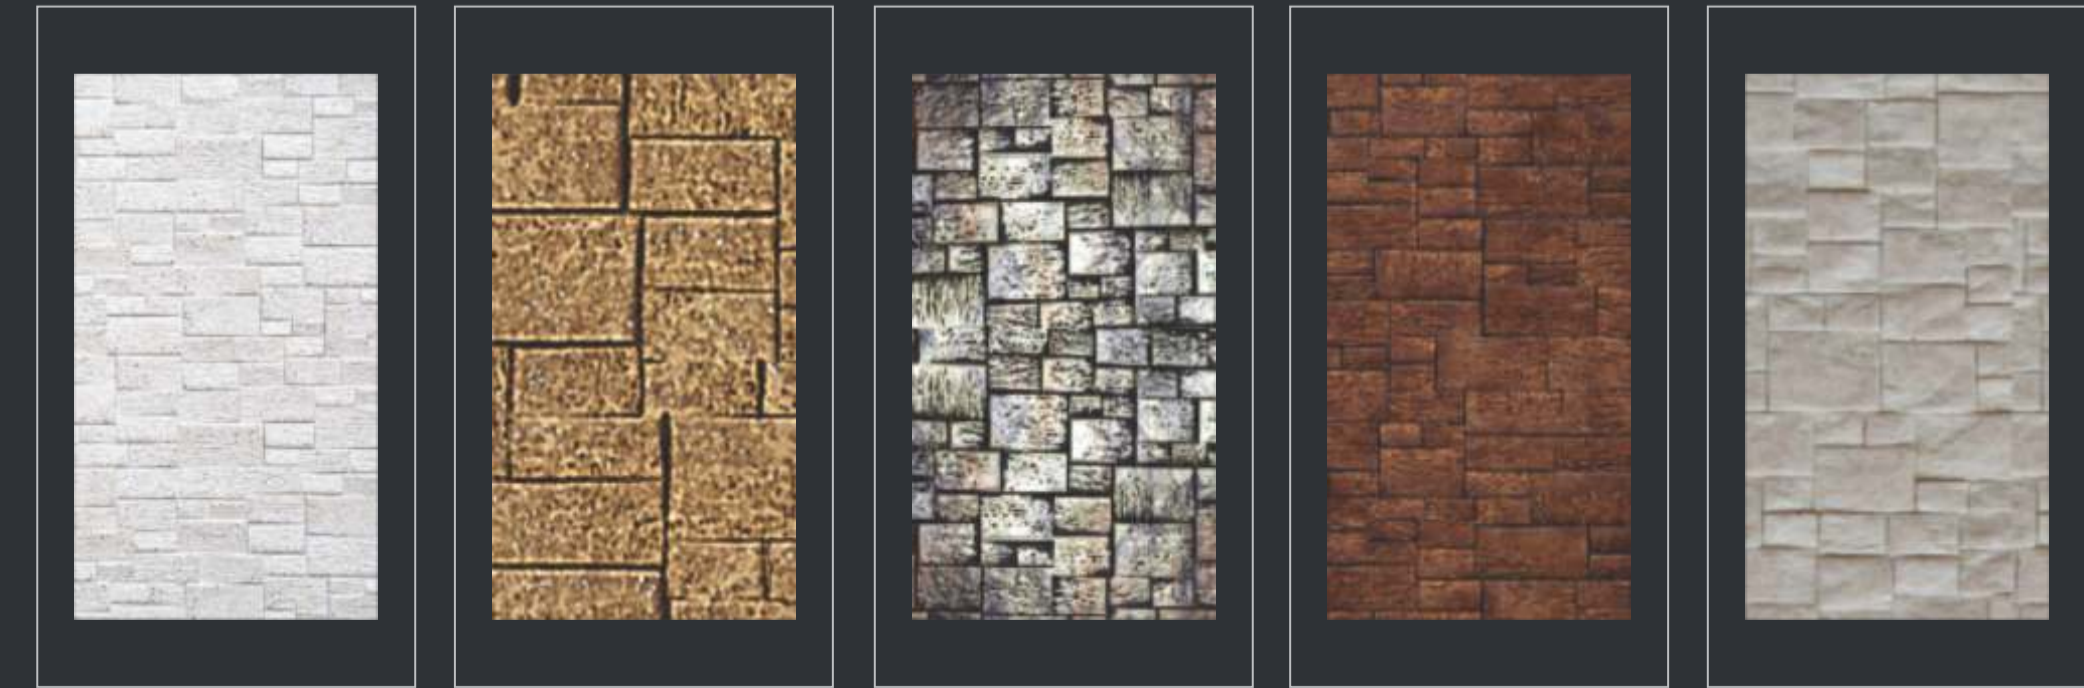

9216 8'x4' 7141 8'x2' 7142 8'x2' 7155 8'x2' 7162 8'x2' 7108 8'x2'

MASTER CATALOGUE

DECOLITE
eco smart panels & mouldings

MASTER CATALOGUE
2021

Mobile App Search : europratik

info@europratik.com | follow us on
www.europratik.com

EURO PRATIK
An Opus of Products

DECOLITE
eco smart panels & mouldings

MADE IN KOREA

EURO PRATIK
An Opus of Products

STATE
MENT
— IN style