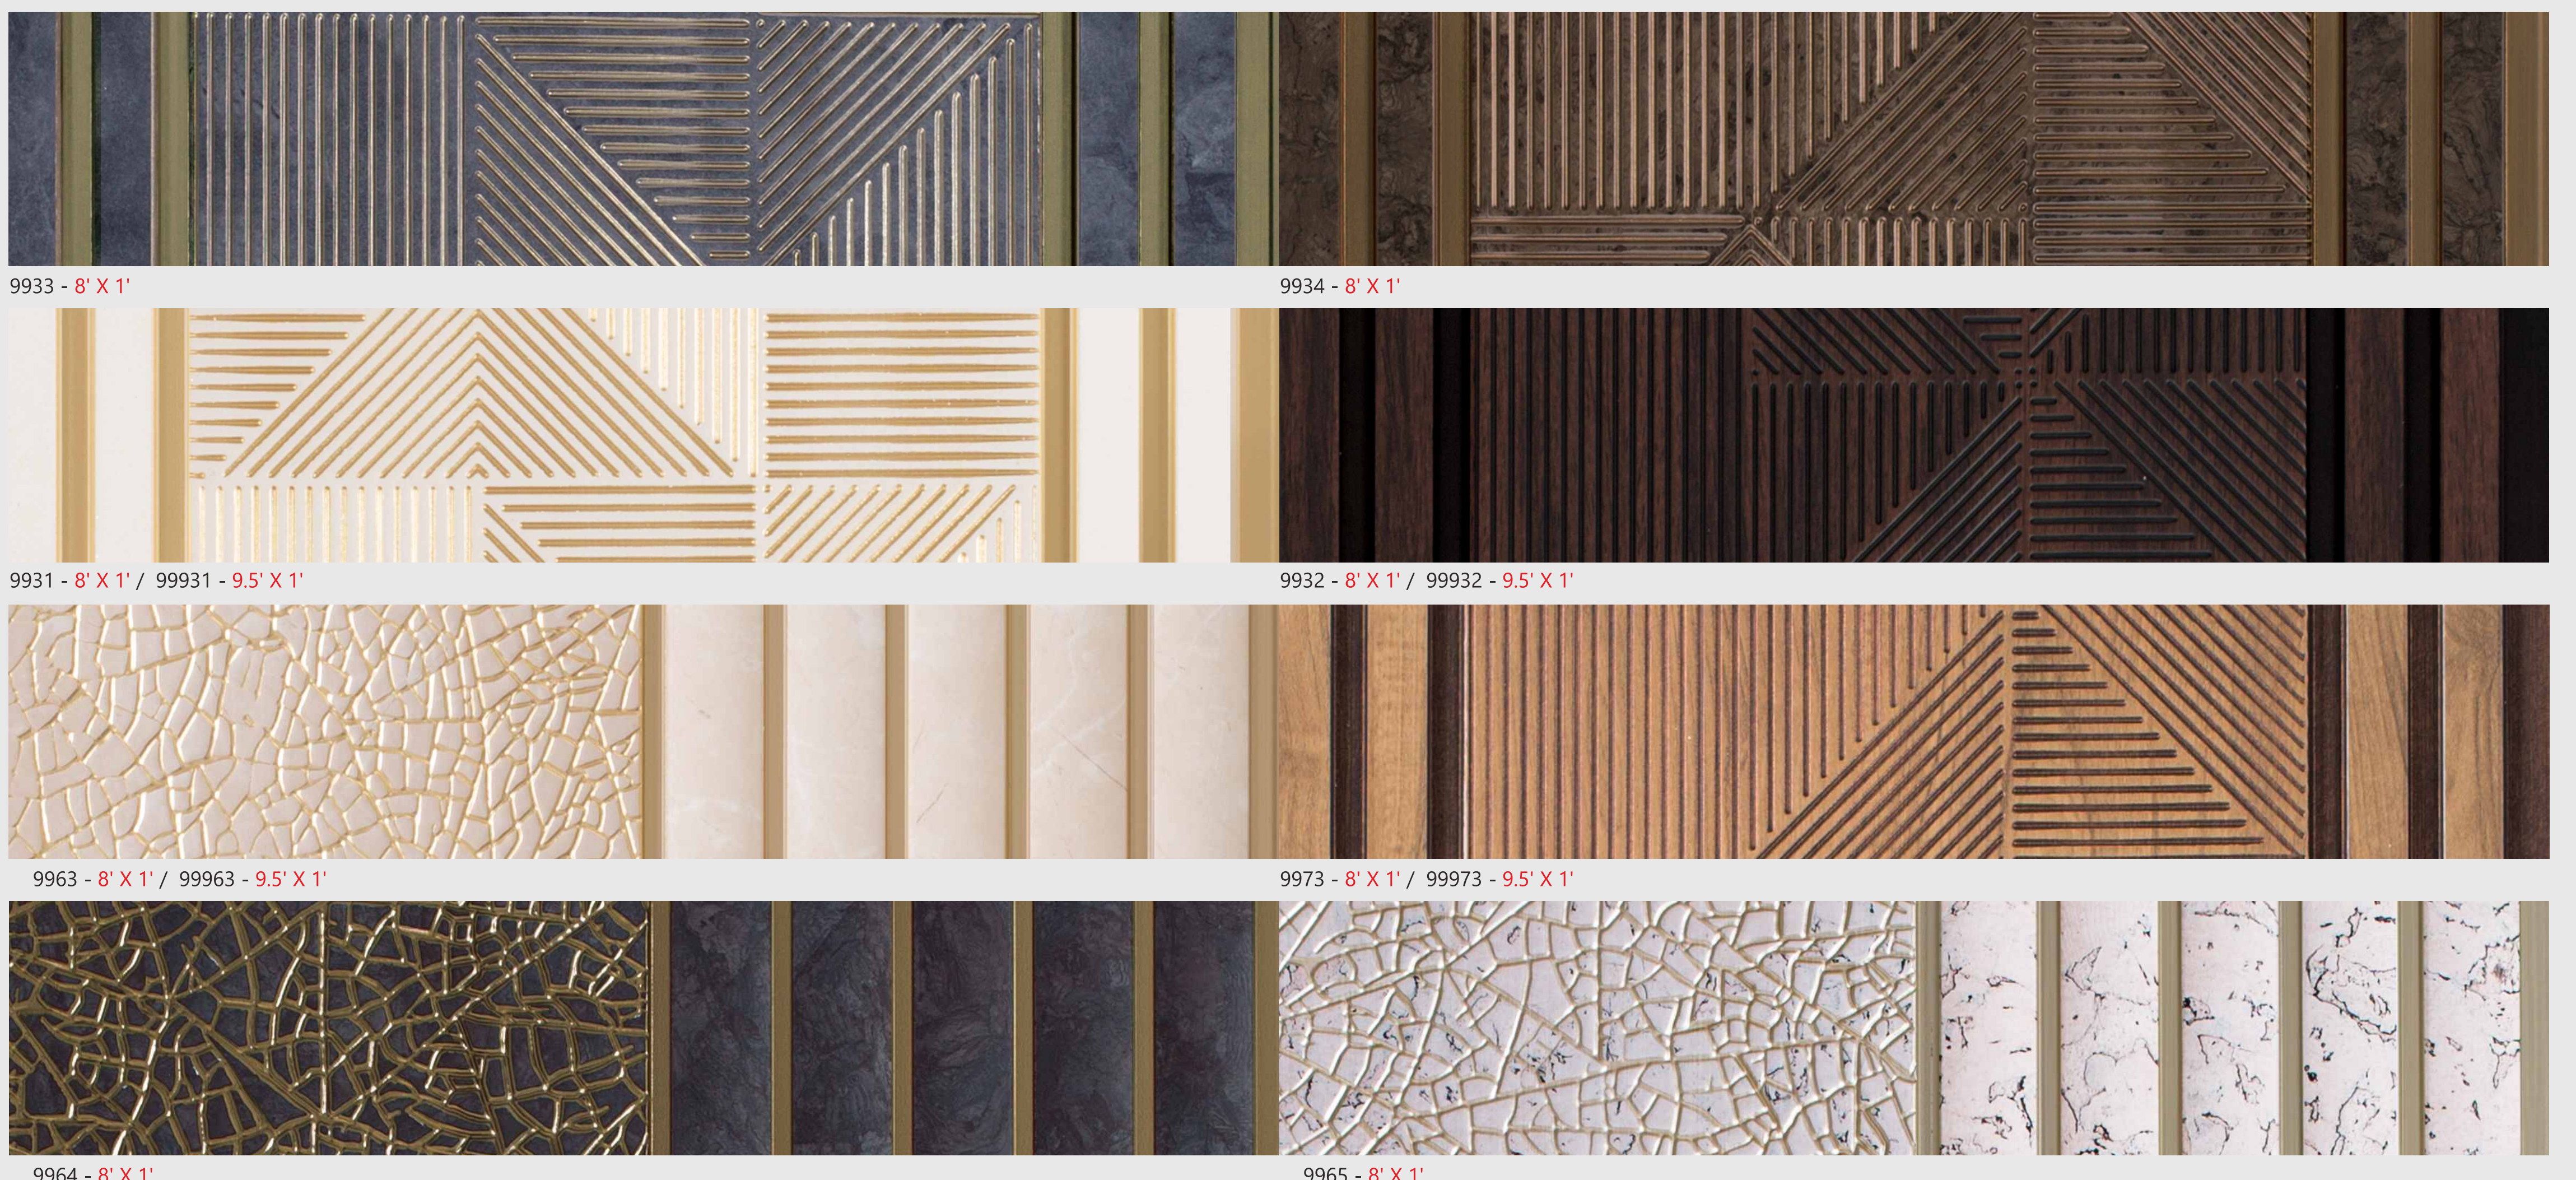

9952 - 8' X 1'

9953 - 8' X 1'

9954 - 8' X 1' / 99954 - 9.5' X 1'

Thickness : 8mm

Seamless Designs

Made in Korea

9958 - 8' X 1' / 99958 - 9.5' X 1'

9955 - 8' X 1'

9959 - 8' X 1' / 99959 - 9.5' X 1'

9960 - 8' X 1'

9961 - 8' X 1' / 99961 - 9.5' X 1'

9962 - 8' X 1' / 99962 - 9.5' X 1'

9834 - 8' X 1'

9835 - 8' X 1'

LENGTH
8ft. & 9.5ft.

Thickness
8mm

DECO LOUVERS
Seamless Designs

Combination of
DECOLITE
Louvers

EURO PRATIK
An Opus of Products

9933 - 8' X 1'

9934 - 8' X 1'

9931 - 8' X 1' / 99931 - 9.5' X 1'

9932 - 8' X 1' / 99932 - 9.5' X 1'

9963 - 8' X 1' / 99963 - 9.5' X 1'