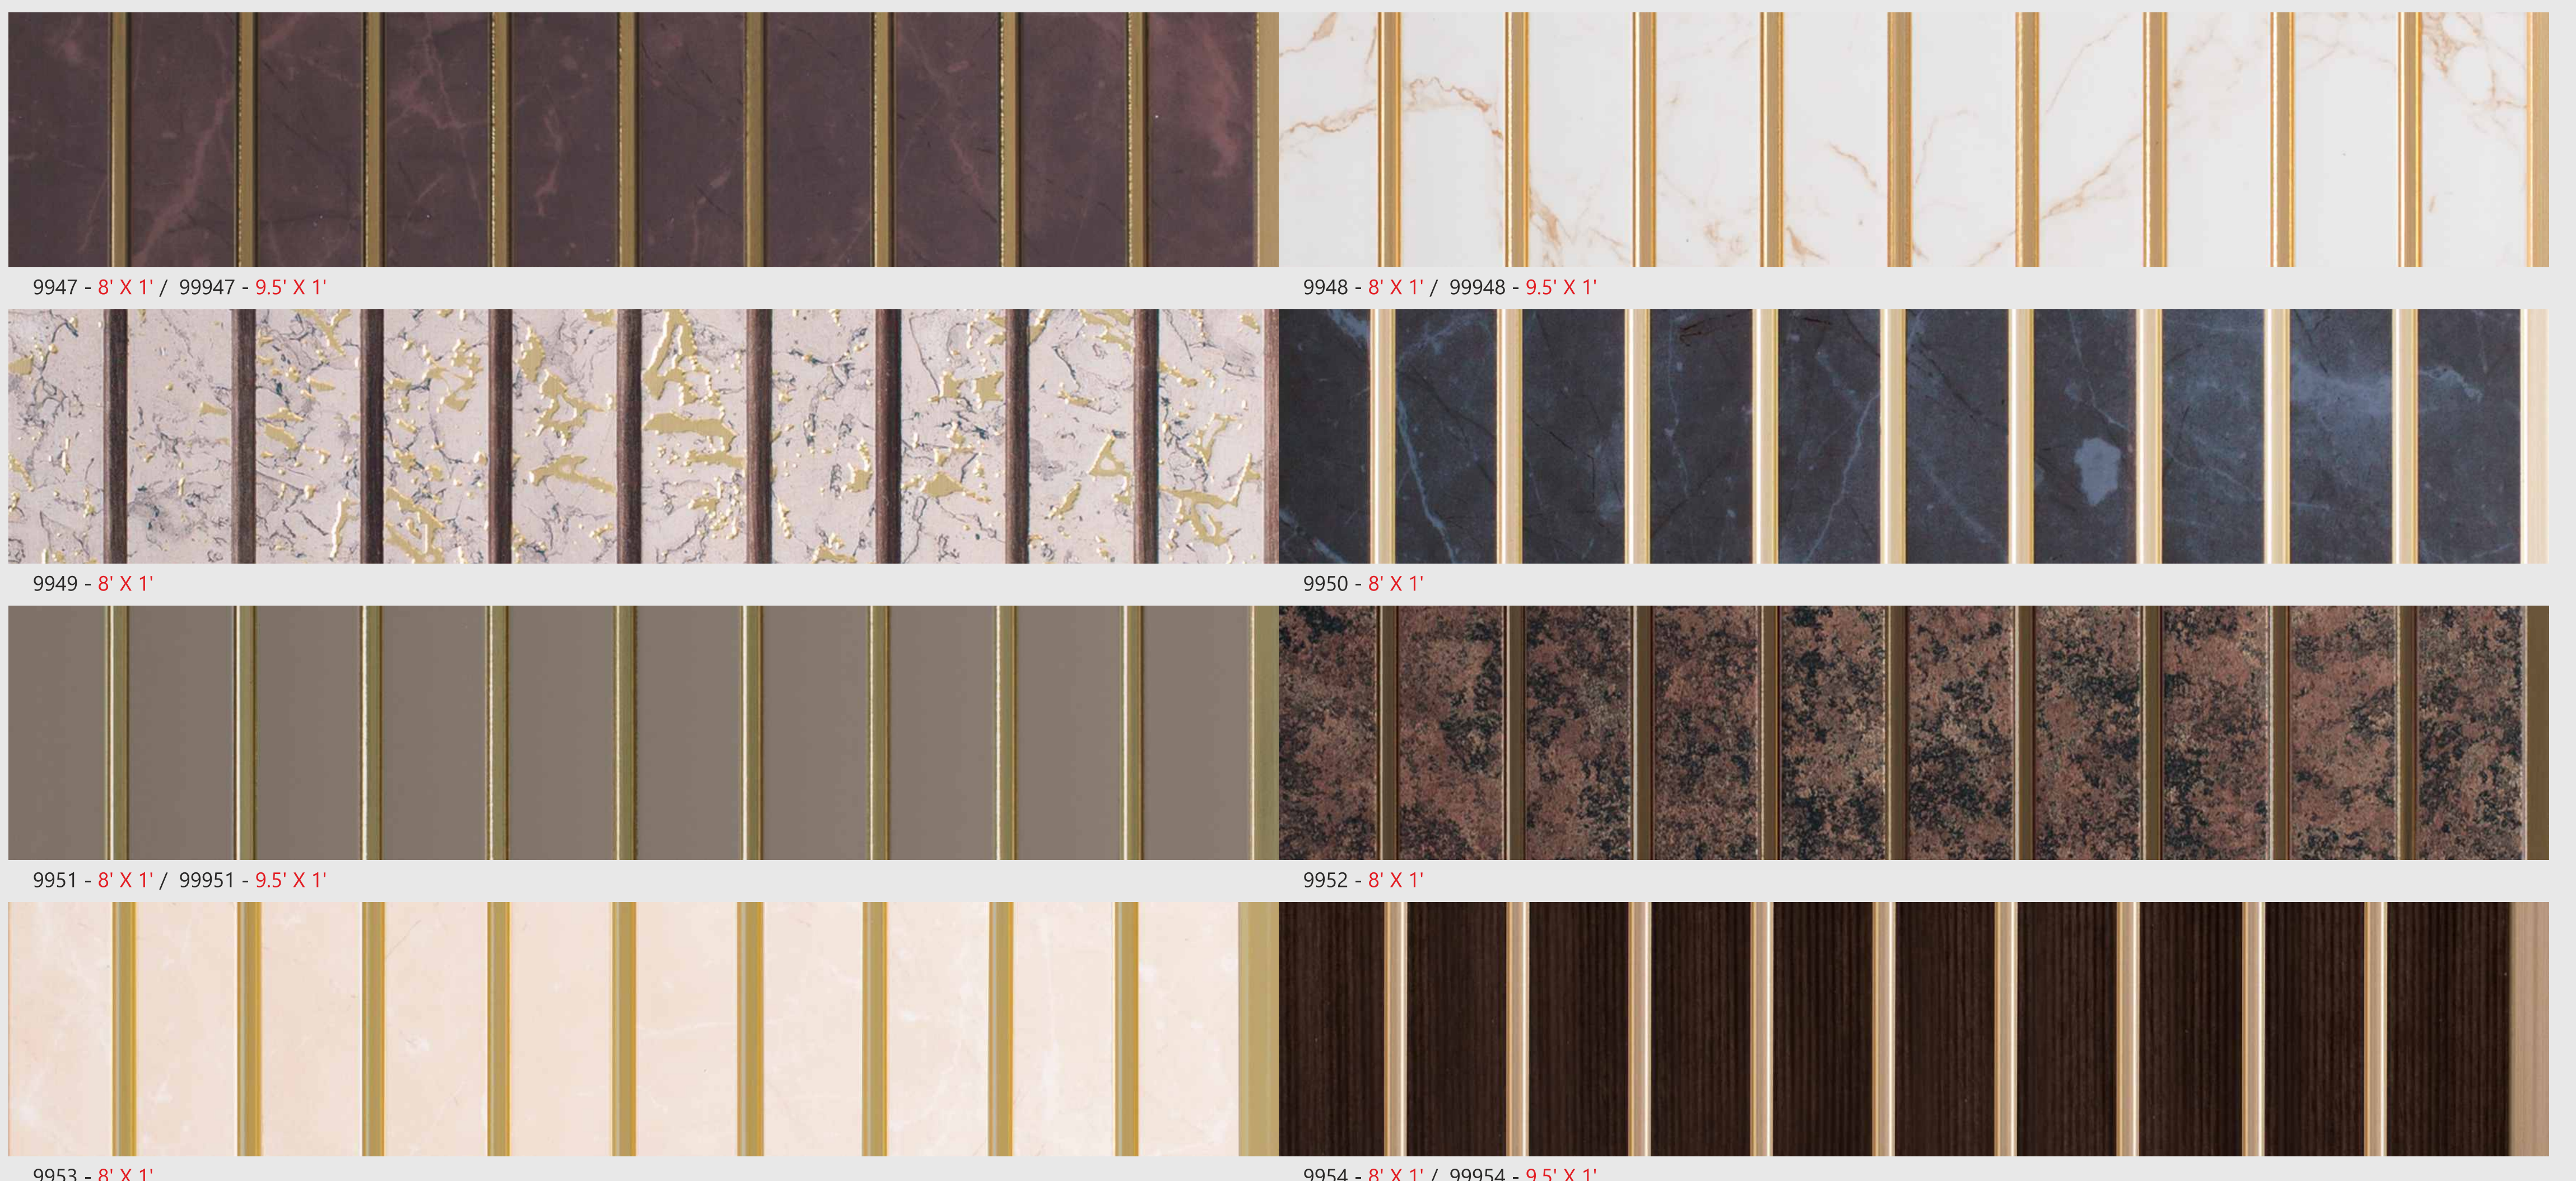

9833 - 8' X 1' / 99833 - 9.5' X 1'

9831 - 8' X 1'

9832 - 8' X 1' / 99832 - 9.5' X 1'

9947 - 8' X 1' / 99947 - 9.5' X 1'

9948 - 8' X 1' / 99948 - 9.5' X 1'

9949 - 8' X 1'

9950 - 8' X 1'

9951 - 8' X 1' / 99951 - 9.5' X 1'

9952 - 8' X 1'

9953 - 8' X 1'

9954 - 8' X 1' / 99954 - 9.5' X 1'

Thickness : 8mm

Seamless Designs

Made in Korea

9958 - 8' X 1' / 99958 - 9.5' X 1'

9955 - 8' X 1'

9959 - 8' X 1' / 99959 - 9.5' X 1'

9960 - 8' X 1'

9961 - 8' X 1' / 99961 - 9.5' X 1'

9962 - 8' X 1' / 99962 - 9.5' X 1'

9834 - 8' X 1'

9835 - 8' X 1'

LENGTH
8ft. & 9.5ft.

Thickness
8mm

DECO LOUVERS
Seamless Designs

Combination of
DECOLITE
Louvers

EURO PRATIK
An Opus of Products

9933 - 8' X 1'

9934 - 8' X 1'

9931 - 8' X 1' / 99931 - 9.5' X 1'

9932 - 8' X 1' / 99932 - 9.5' X 1'

9963 - 8' X 1' / 99963 - 9.5' X 1'