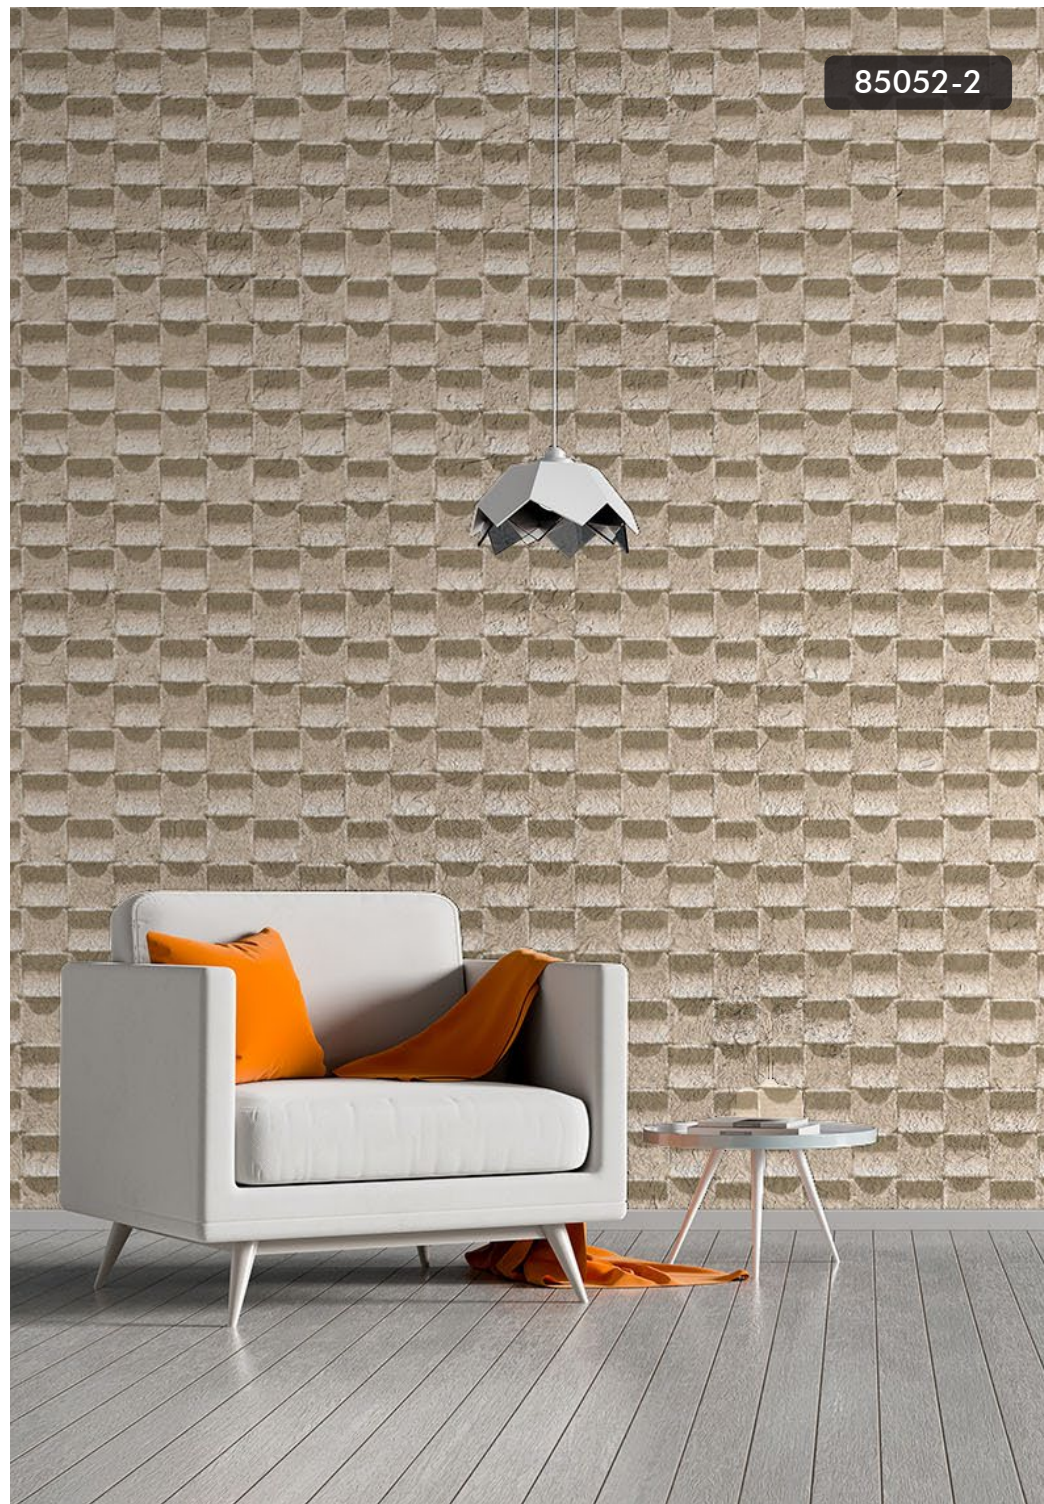

85071-2

85071-3

59296-2

85052-2

85066-4

## WOOD & STONE

Achieve an earthy and airy atmosphere in your home with our natural faux wood & stone with a multitude of colors, shades and exquisite patterns. For those who are looking for urban grunge vibes for a contemporary feel to their interiors, these designs are a perfect choice. From rugged stones to concrete wooden planks we have a huge range which adds unique layer of texture to your space.