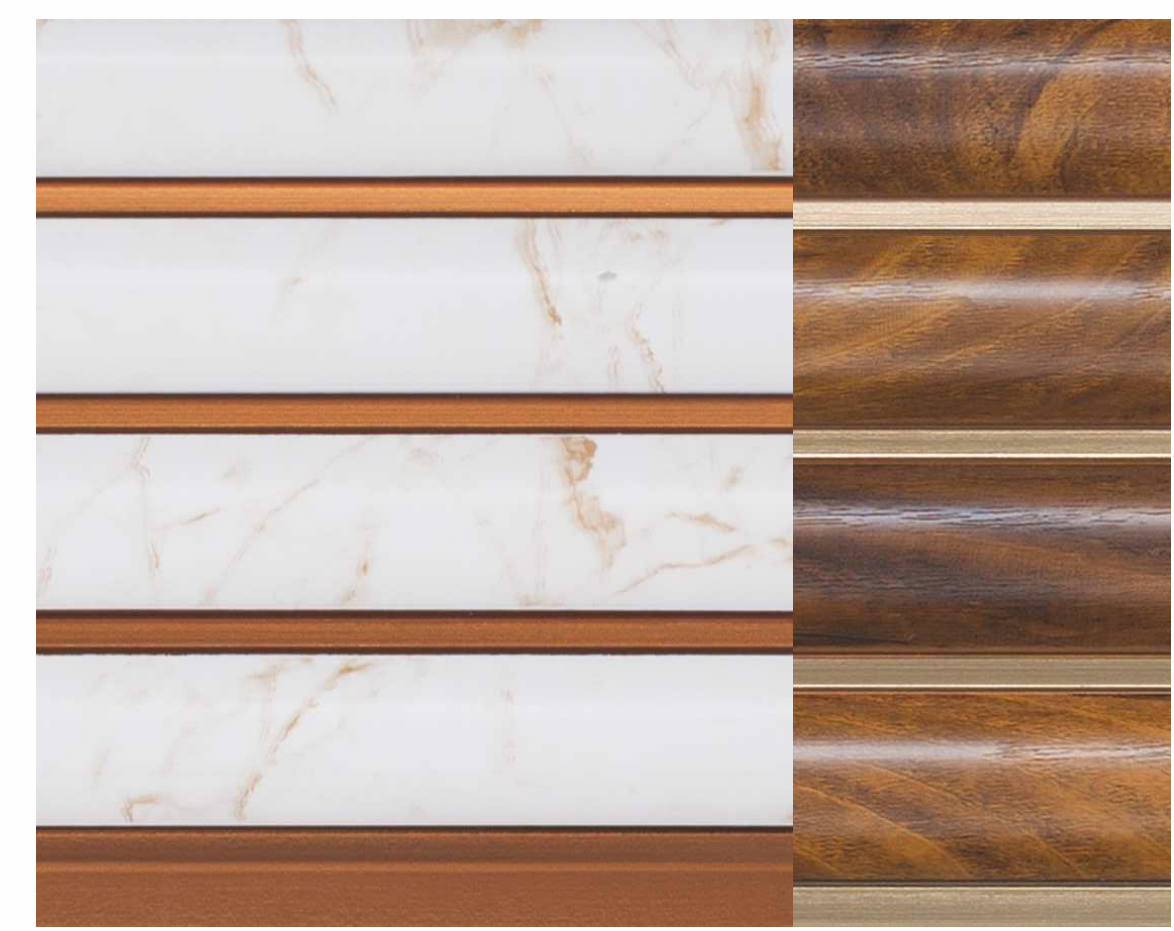

CASSA4

EURO PRATIK
An Opus of Products

CASSA4

LIMITED HANDPICKED EDITION OF LOUVERS

8ft. & 9.5ft.

2023 COLLECTION
56
NEW DESIGNS

3638 - 5 in. x 8 feet 3634 - 5 in. x 8 feet 3633 - 5 in. x 8 feet 3632 - 5 in. x 8 feet 3631 - 5 in. x 8 feet 3635 - 5 in. x 8 feet 3636 - 5 in. x 8 feet 3637 - 5 in. x 8 feet