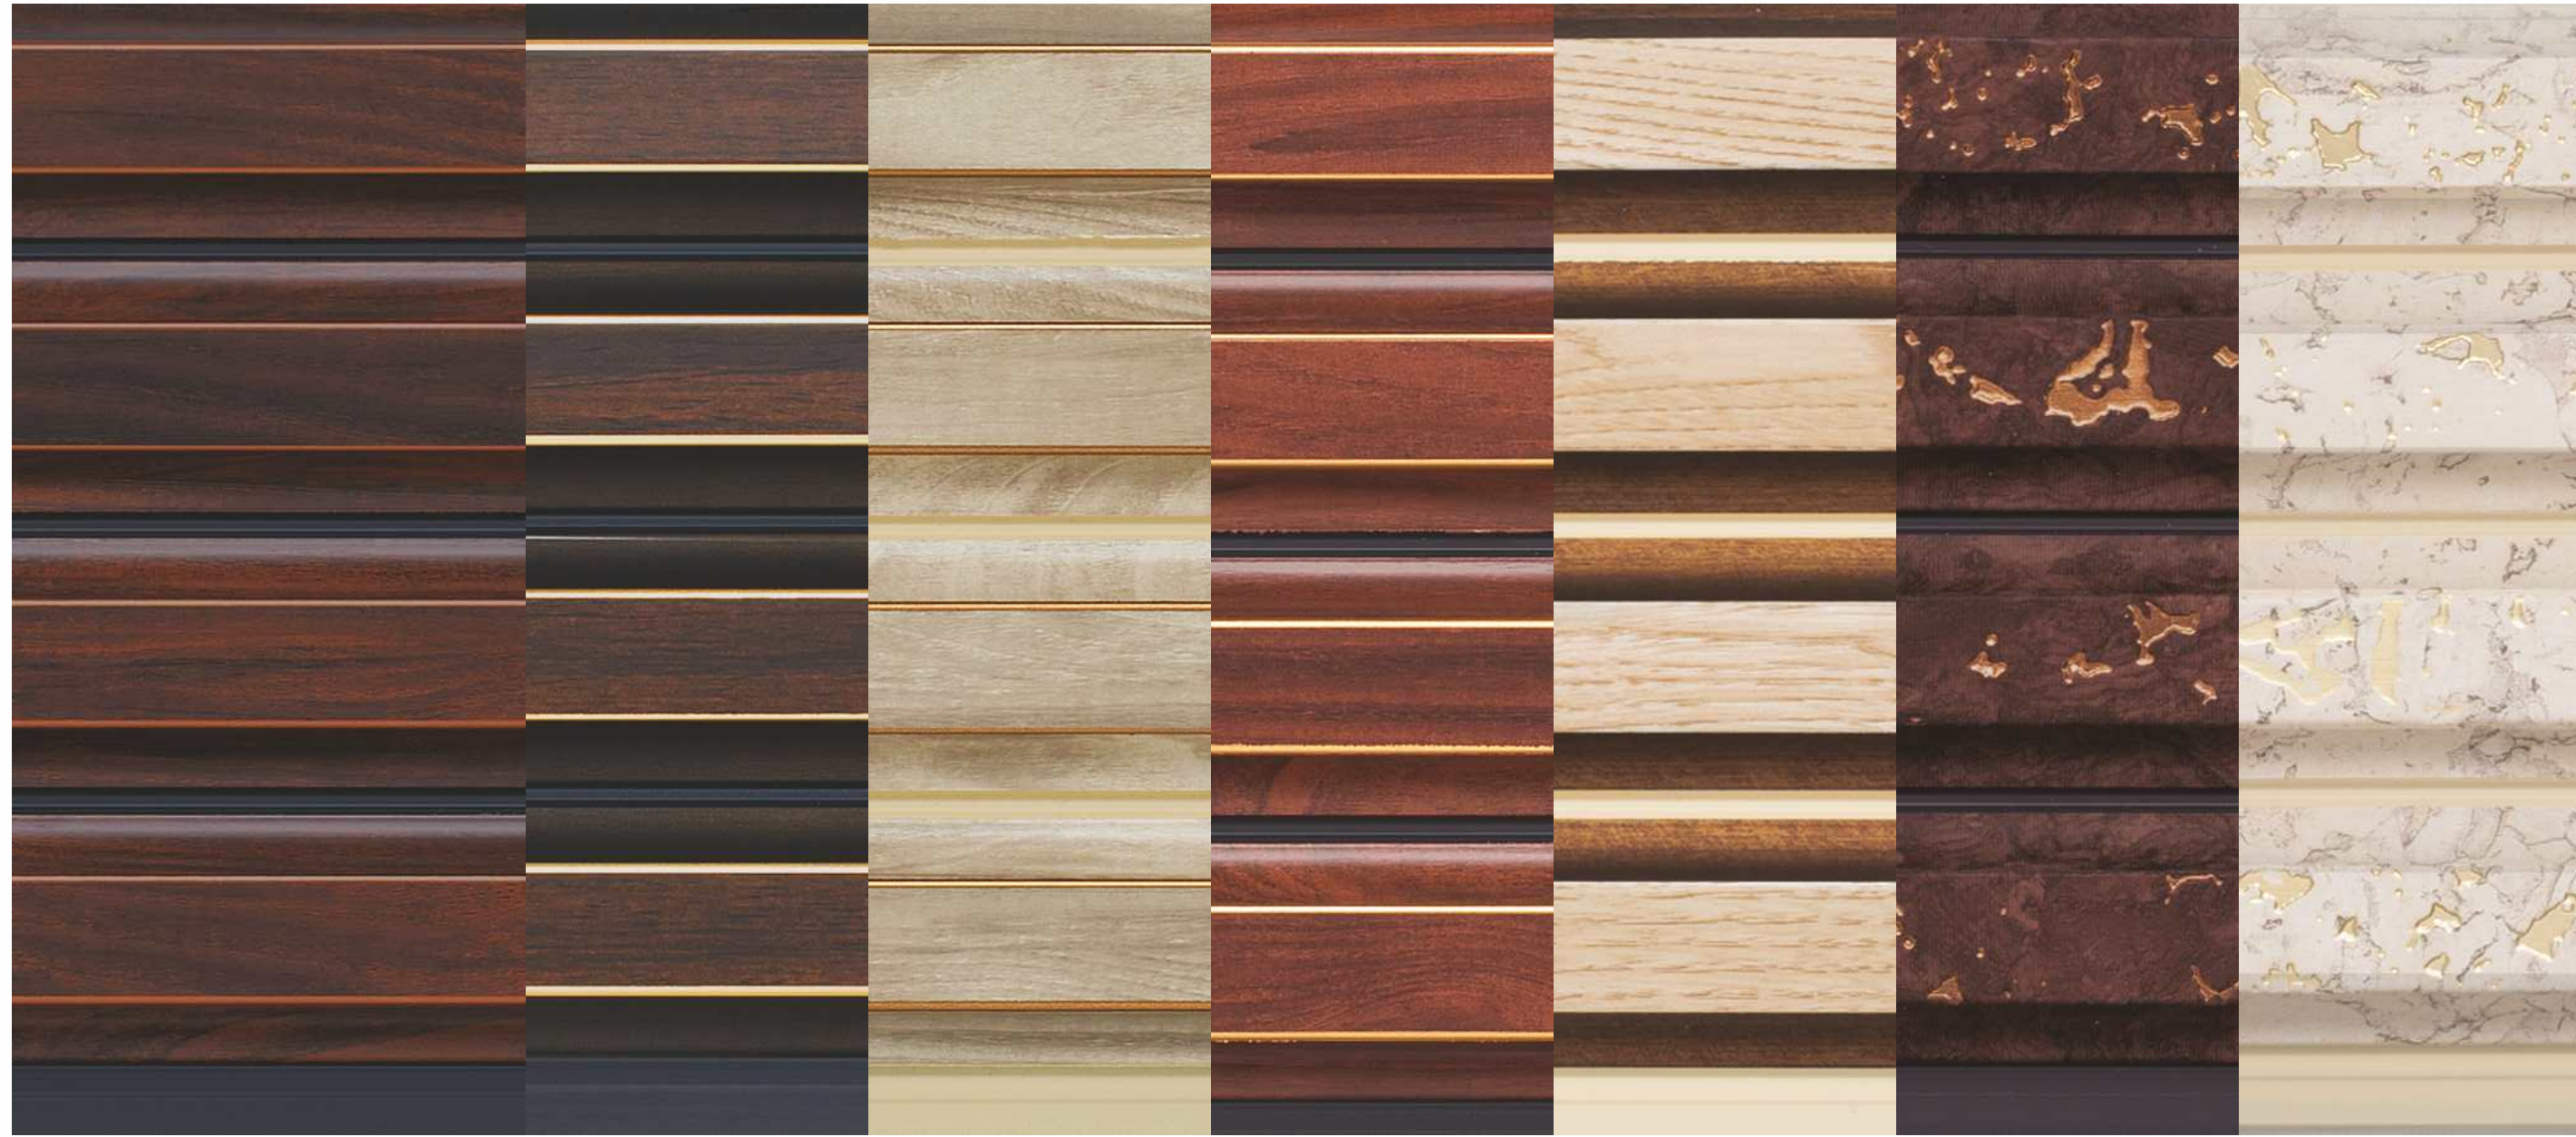

5919 - 7 in. x 8 feet 5914 - 7 in. x 8 feet 5918 - 7 in. x 8 feet 5915 - 7 in. x 8 feet 5916 - 7 in. x 8 feet 5917 - 7 in. x 8 feet 5913 - 7 in. x 8 feet 95913 - 9.5 feet