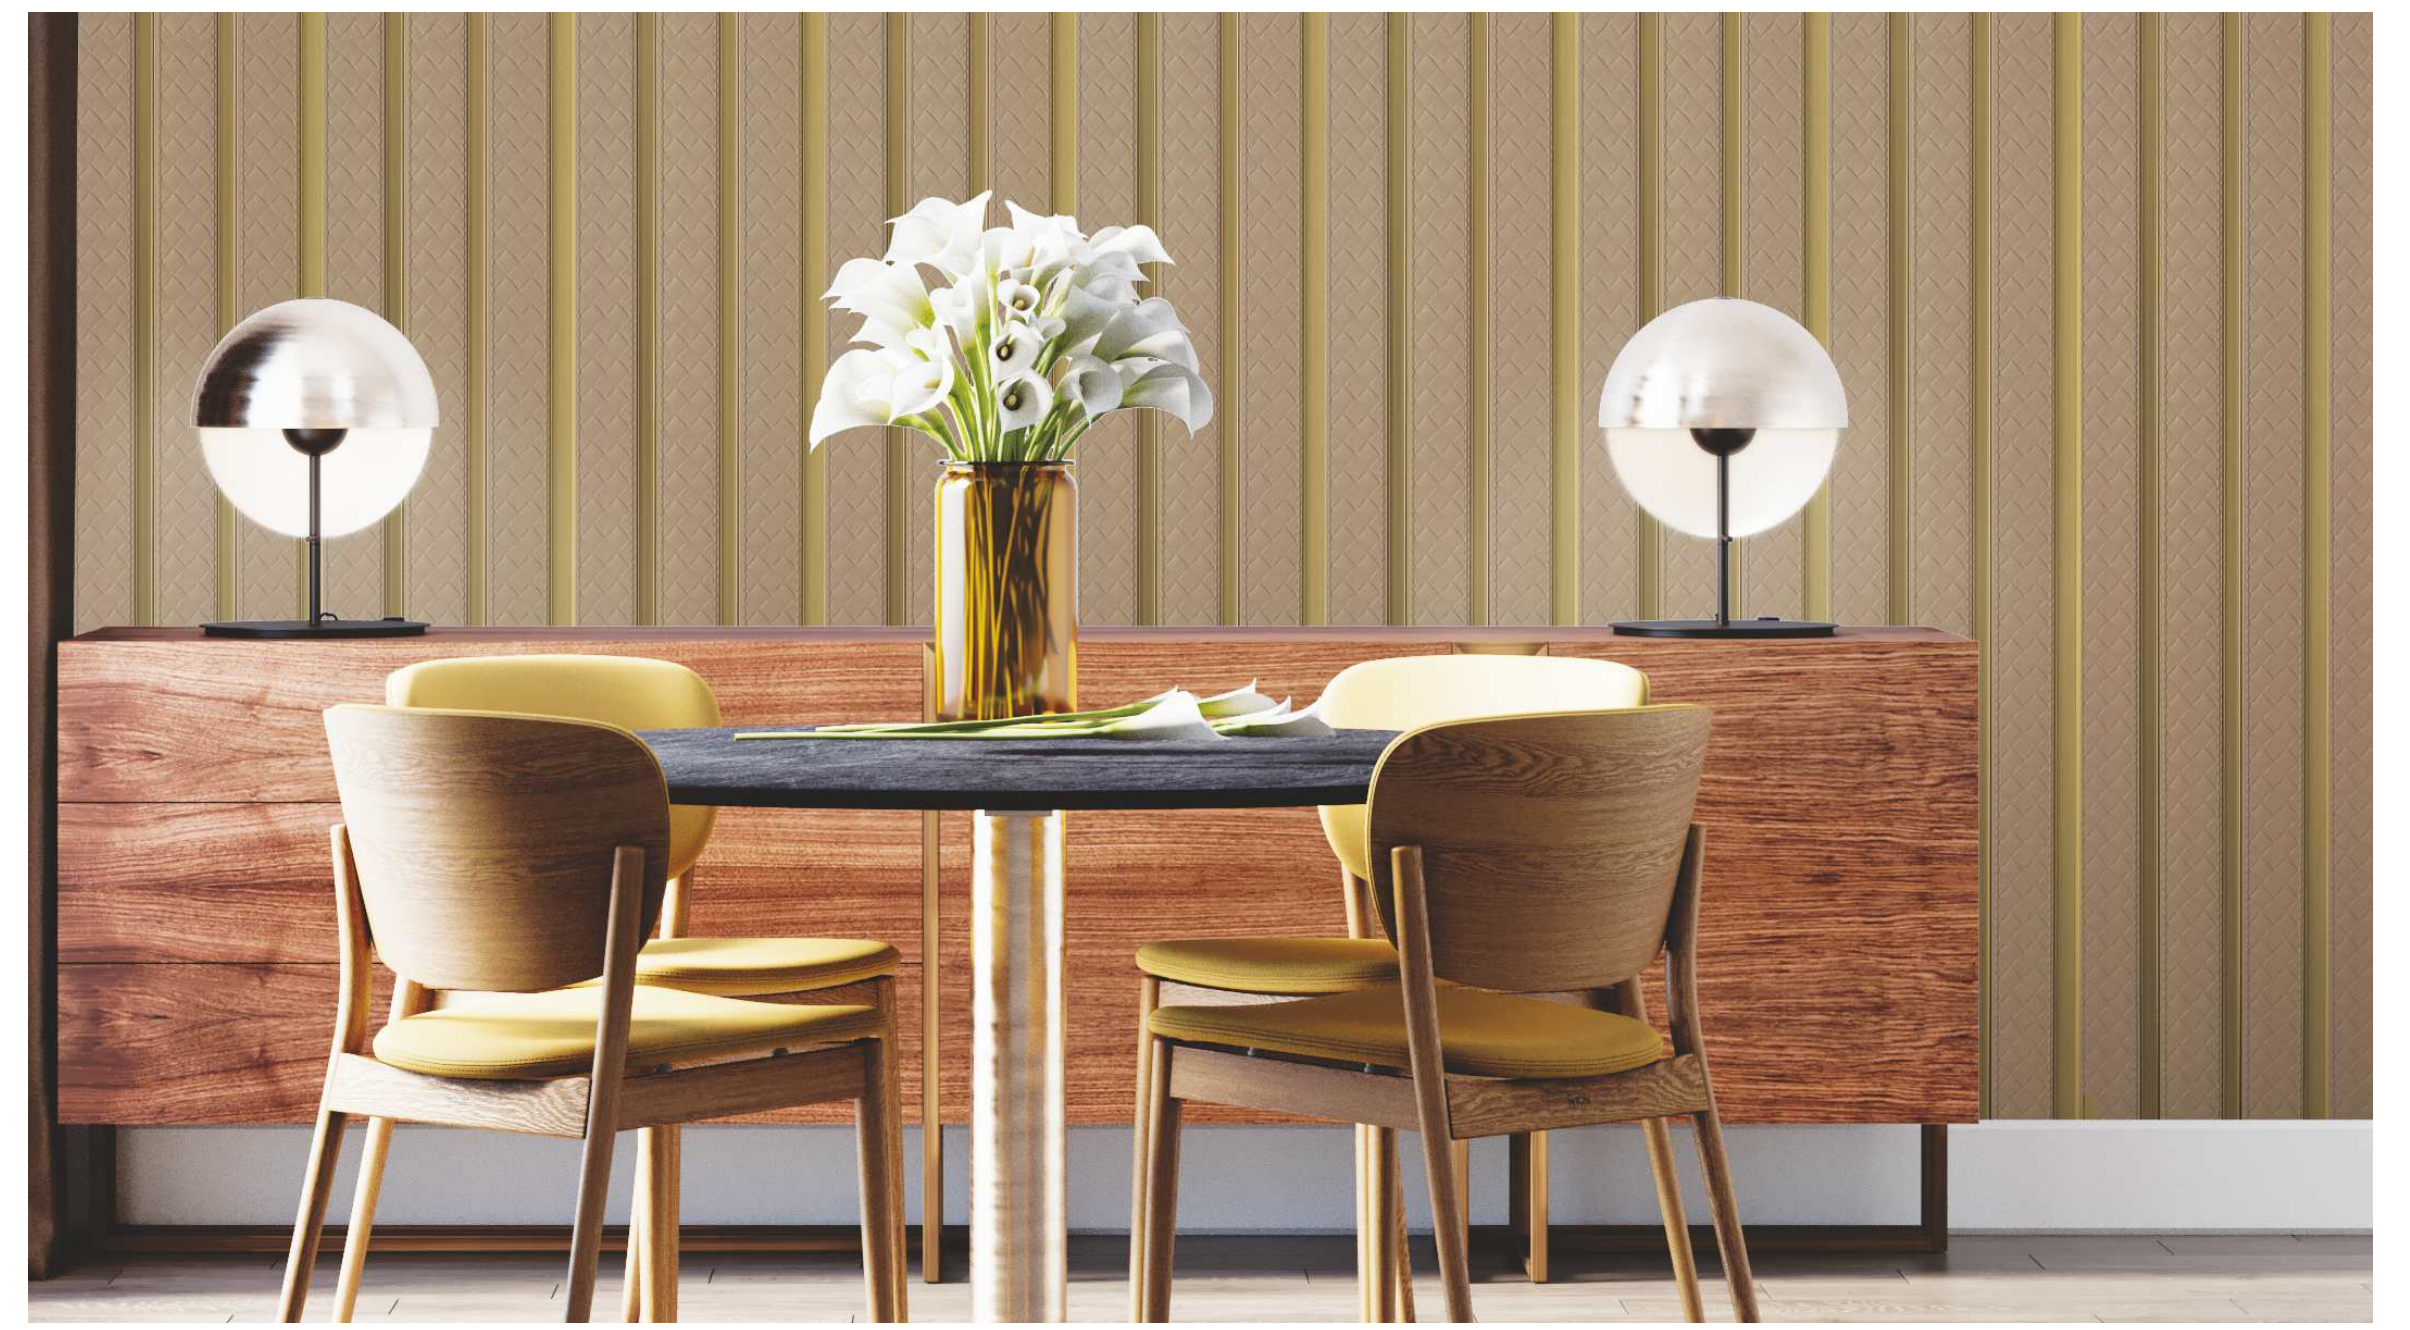

- **ECO FRIENDLY MATERIAL**
  Euro Pratik Louvers are Eco friendly material, made of the same material as yogurt pot. Euro Pratik Louvers ensure safe interior space with no sick house syndrome.
- **CHARCOAL POWDER**
  Euro Pratik Louvers are much safer for children, since atopy occurrence rate caused from harmful chemicals is very low by adding charcoal powder on the product itself.
- **SHIPLAP SYSTEM**
  Euro Pratik Louvers are easy to install with a simplistic shiplap system with rabbit joint, which is easier than tongue and groove interlocking system.
- **UNIQUE DESIGNS**
  Our range of Louvers can be purchased in a wide selection of designs spanning woodgrain, marble, stone, leather, plain colours, metallic and more providing stunning solutions to any home decor styling.

CONSTRUCTION GUIDE

Installation Tools: Louver, Standard Sizes (1200 x 2400), Coordinating Headings, Circular Saw, Tape Measure, Wood glue, Glue gun.

1. Prep-work with plywood/MDF is recommended before the construction. Please remove any kind of wall paper/film on the surface of the base.
2. Apply a quality adhesive on the back of the Louvers. Apply a small amount of hot melt (glue-gun) on the back of the Louvers.
3. Louvers can be installed in both horizontal or vertical direction. Screwing on the tongue/interlocking space for better fixing.
4. Circular saw to be used to cut required length.
5. For corners, combine the two grooves.

EURO PRATIK
An Opus of Products

CERTIFICATION

Test Item	Unit	Result value	Permissible level
Formaldehyde Emission	mg/m³-h	Less than 0.001	Less than 0.12
TVOC Emission / TVOC	mg/m³-h	Less than 0.05	Less than 0.8
Toluene Emission	mg/m³-h	Less than 0.027	Less than 0.08

LOUVER HANDLING PRECAUTIONS

2023 COLLECTION

Made in Korea

2023 COLLECTION
56
NEW DESIGNS

CASSA4

LIMITED HANDPICKED EDITION OF LOUVERS

Mobile App Search : europratik

info@europratik.com | follow us on
www.europratik.com | Instagram Facebook

Dealer / Distributor

Recommended Euro Pratik Special Purpose Adhesive

NO Atopy

SEO (SuperEco 0)

NO Sick house syndrome

NO Formaldehyde

ISO14001 / ISO9001

LENGTH
8ft. & 9.5ft.

Termite Free

Borer Free

Water Resistant

CASSA4