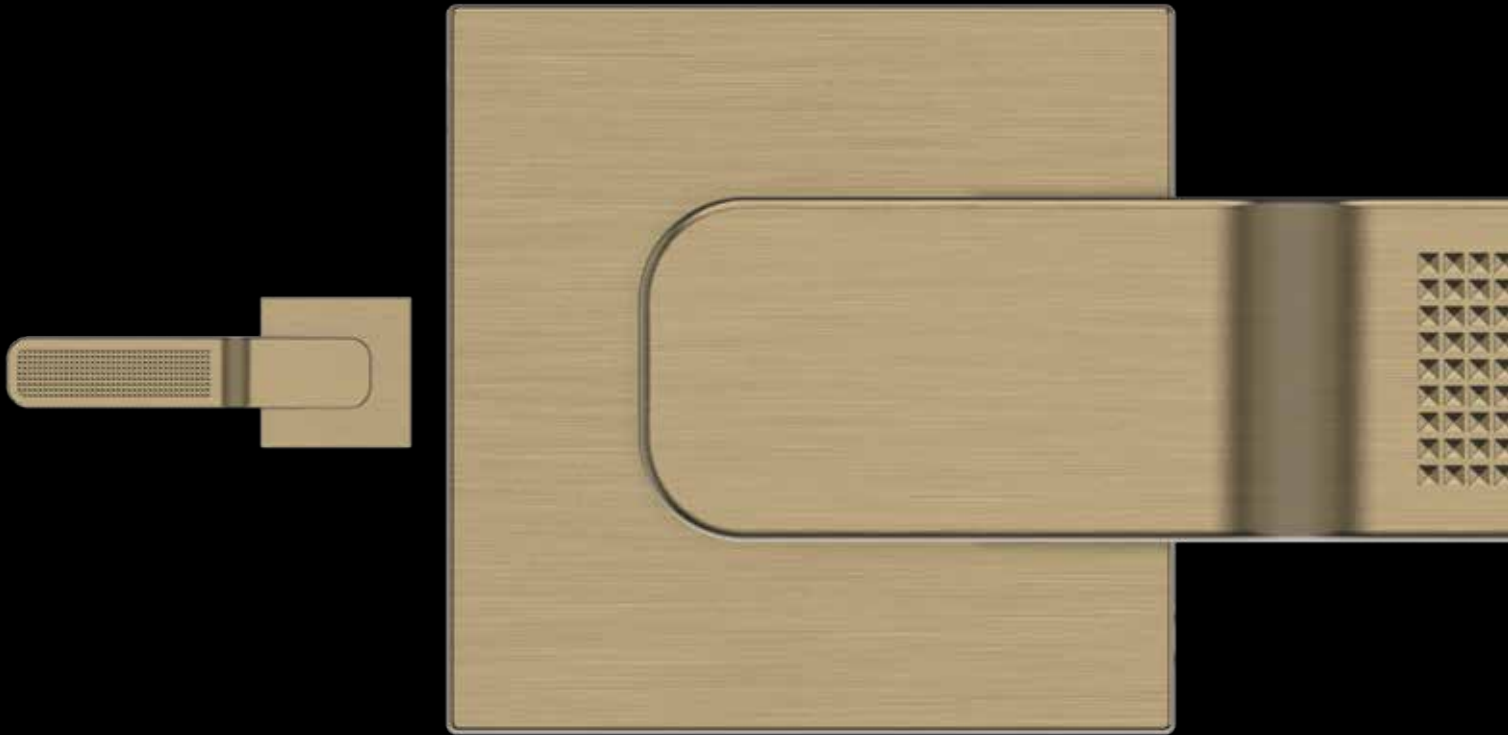

The Spring Summer Collection

Spring is the season of new beginnings. The Spring Summer Collection sports fresh new perspectives on handle design. Inspired by an Italian aesthetic, this collection brings new expressions to the summer and beyond.