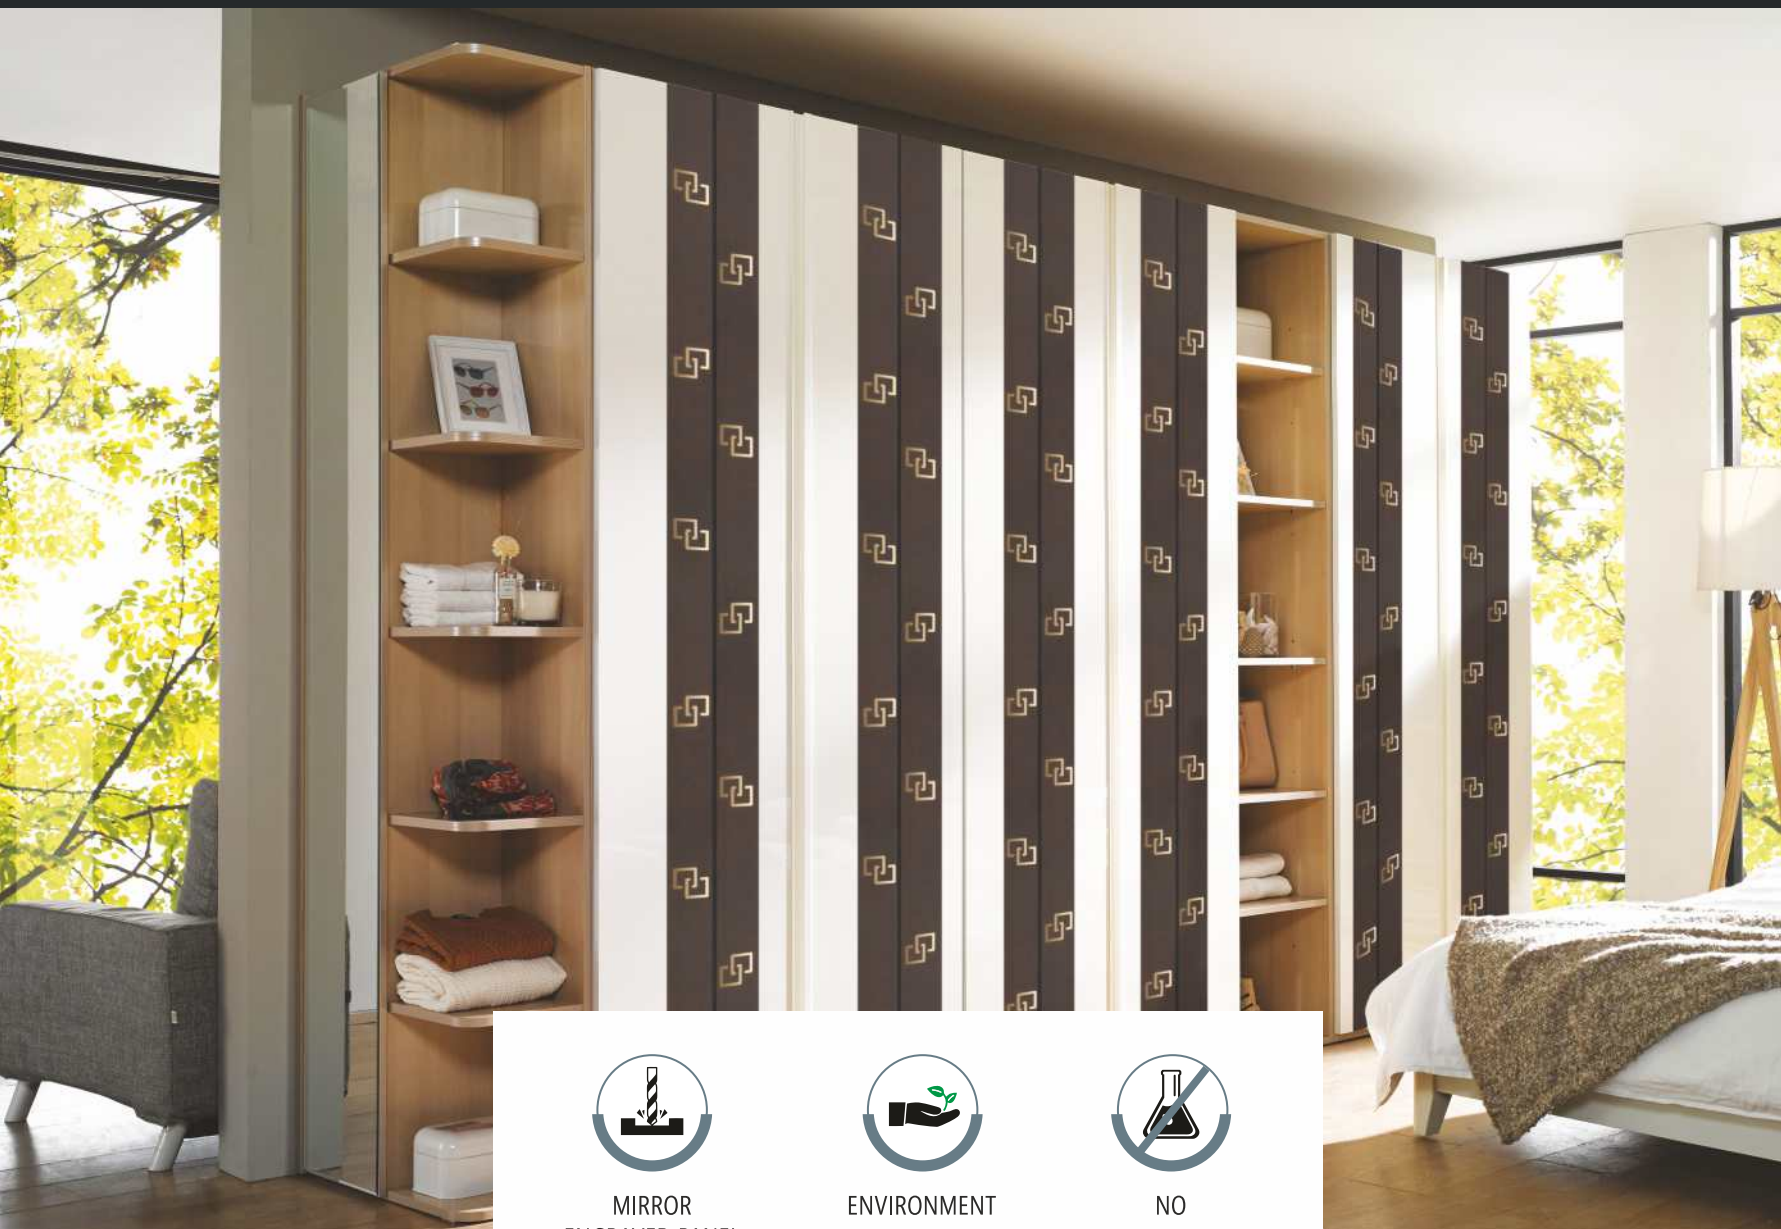

(Copper Mirror)

SIZE  
600mm (2ft) x  
2400mm (8ft) approx.

MATERIAL  
HIGH GRADE  
PVC

THICKNESS  
4mm

- 

MIRROR ENGRAVED PANEL
- 

ENVIRONMENT FRIENDLY
- 

NO FORMALDEHYDE
- 