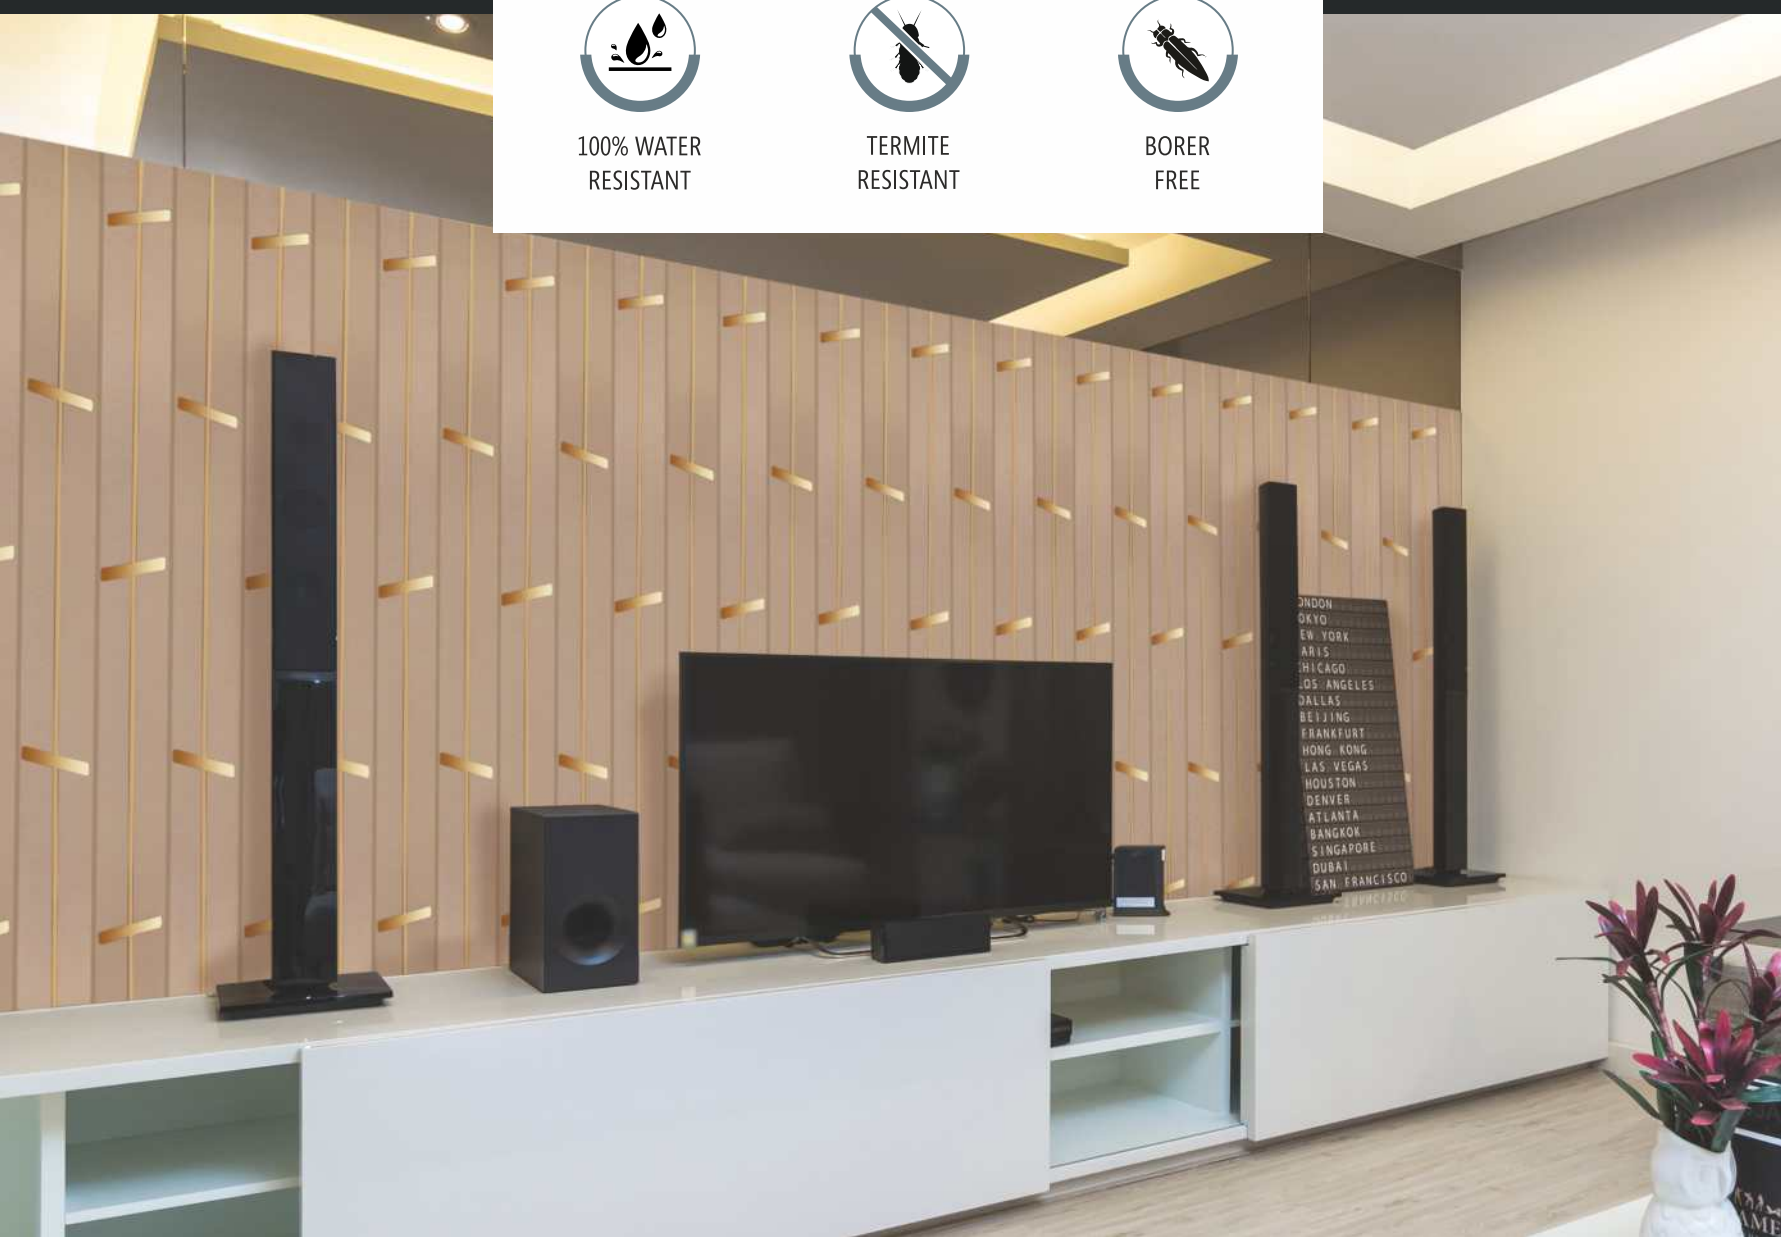

100% WATER RESISTANT
- 

TERMITE RESISTANT
- 

BORER FREE

 **LINEAR**  
Interlocking Mirror Engraved Louvers

 2400mm (8ft) x 100mm (4 inch)  
Thickness : 8mm

2400mm (8ft) x 100mm (4 inch) approx.

Thickness 4mm