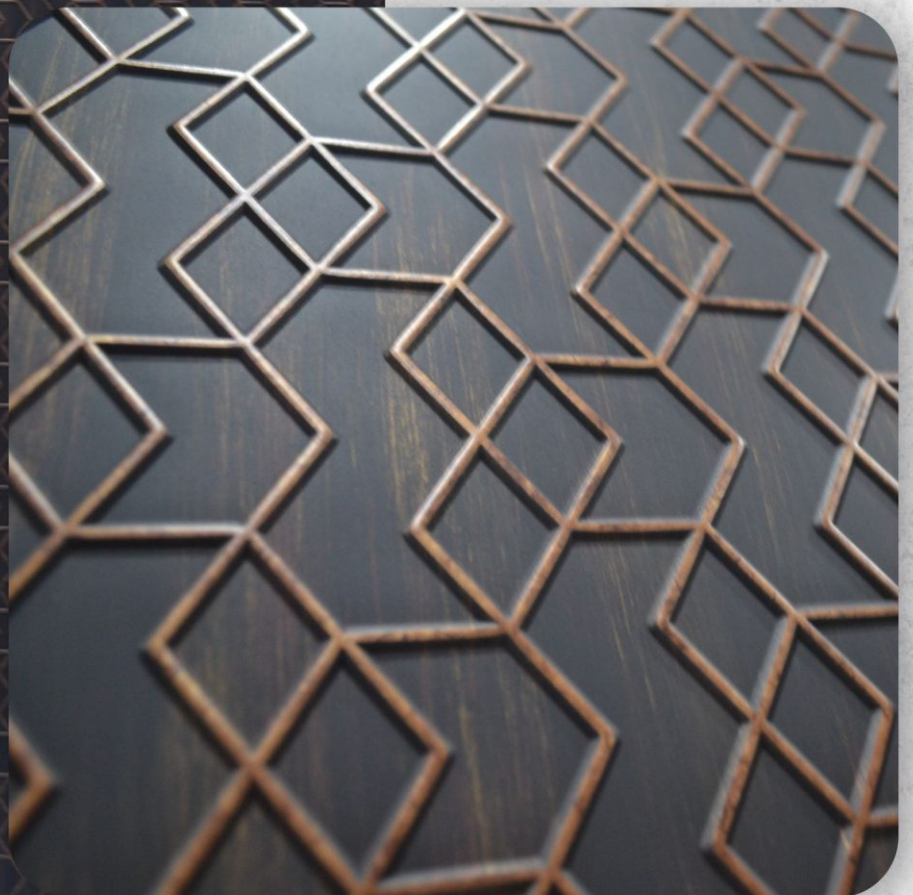

THICKNESS : 4MM

PREMIUM CHARCOAL PANELS

LUXURO

MADE IN KOREA

MN- 646PR

SIZE : 8X4 (2400 X 1200MM)

THICKNESS : 4MM

PREMIUM CHARCOAL PANELS