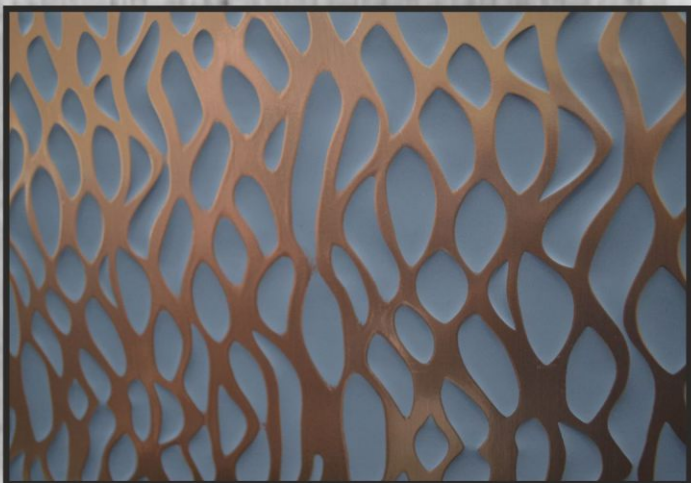

PREMIUM CHARCOAL PANELS

MADE IN KOREA

MN - 644PR