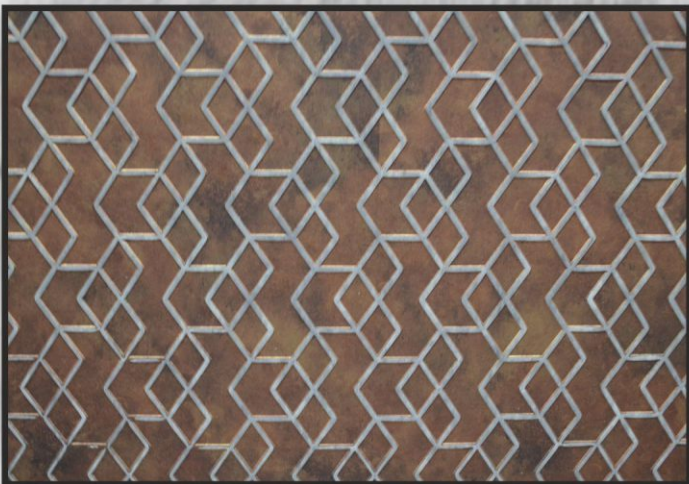

LUXURO

**PREMIUM CHARCOAL PANELS
MADE IN KOREA**

PREMIUM CHARCOAL PANELS

MADE IN KOREA

MN - 534

MN - 535

MN - 634PR

MN - 635PR

MN - 646PR

MN - 647PR

LUXURO

MADE IN KOREA

MN- 534

SIZE : 8X4 (2400 X 1200MM)

THICKNESS : 4MM

PREMIUM CHARCOAL PANELS