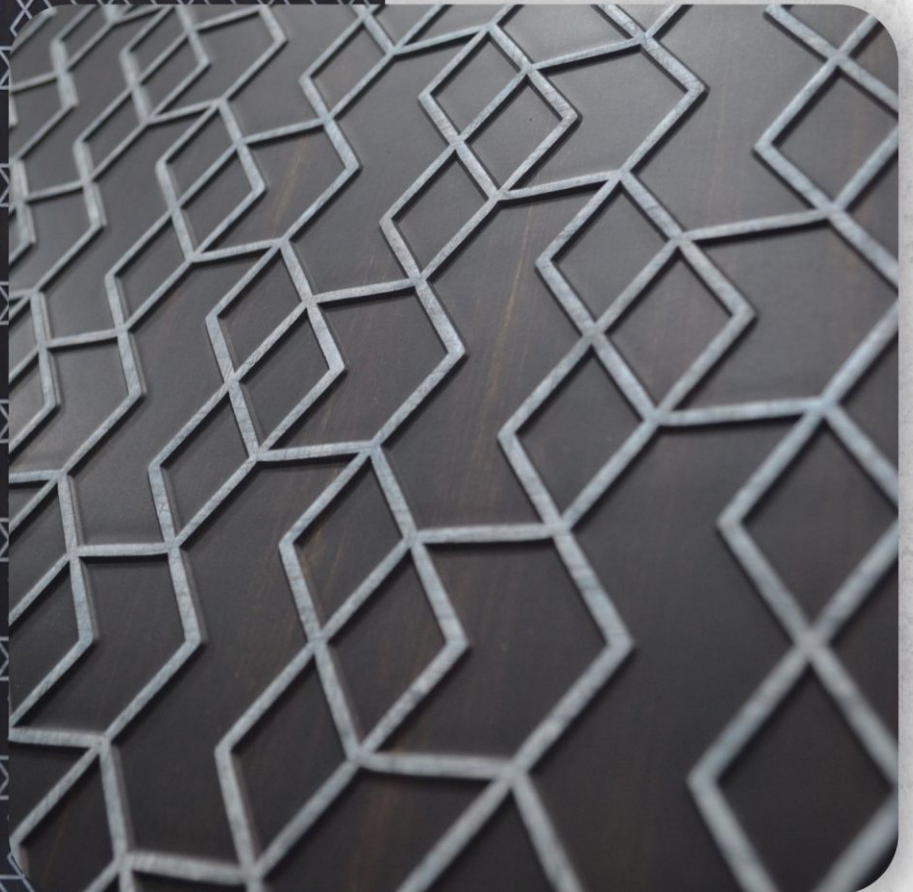

LUXURO

MADE IN KOREA

MN- 535

SIZE : 8X4 (2400 X 1200MM)

THICKNESS : 4MM

PREMIUM CHARCOAL PANELS

LUXURO

MADE IN KOREA