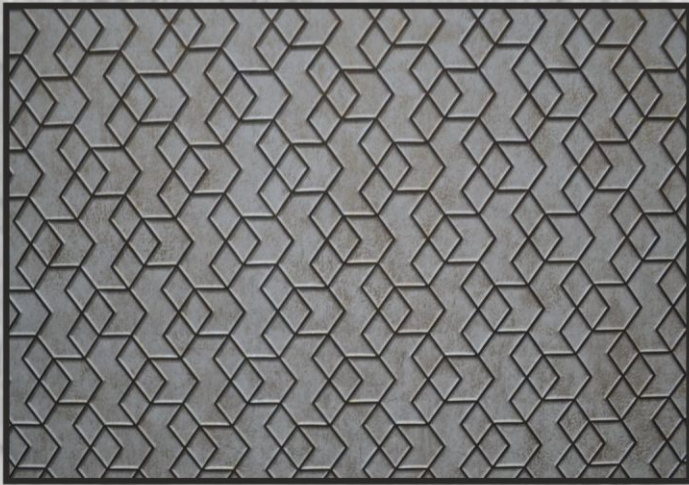

LUXURO

**PREMIUM CHARCOAL PANELS
MADE IN KOREA**

PREMIUM CHARCOAL PANELS

MADE IN KOREA

MN - 534

MN - 535

MN - 634PR

MN - 635PR

MN - 646PR

MN - 647PR

LUXURO

MADE IN KOREA

MN- 534

SIZE : 8X4 (2400 X 1200MM)

THICKNESS : 4MM

PREMIUM CHARCOAL PANELS

LUXURO

MADE IN KOREA

MN- 535

SIZE : 8X4 (2400 X 1200MM)

THICKNESS : 4MM

PREMIUM CHARCOAL PANELS

LUXURO

MADE IN KOREA