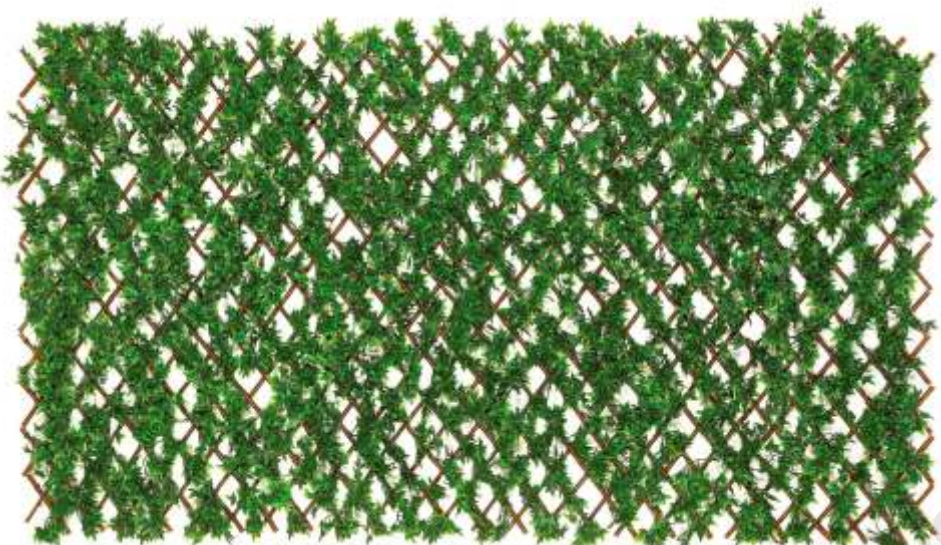

8237UV - 1000mm x 2000mm

e x p a n d a b l e t r e l l i s