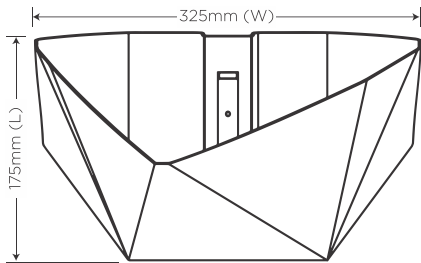

Vplanter™
MEGA

Milky White

Cocoa Brown

Charcoal Grey

Technical Specifications:

Material: HDPE Plastic	Thickness: 175mm
Suitable Usage: Indoor/Outdoor	Mega Size (mm): 325 W x 175 L

Wall Channel:

Size (mm): 37.5 x 15 x 360	Raw Material: Aluminium
----------------------------	-------------------------

Vplanter™
MINI

Milky White

Cocoa Brown

Charcoal Grey

Technical Specifications:

Material: HDPE Plastic	Thickness: 230mm
Suitable Usage: Indoor/Outdoor	Mini Size (mm): 245 W x 135 L

L Supporter:

Size (mm): 27 x 110 x 45	Raw Material: Stainless Steel
--------------------------	-------------------------------