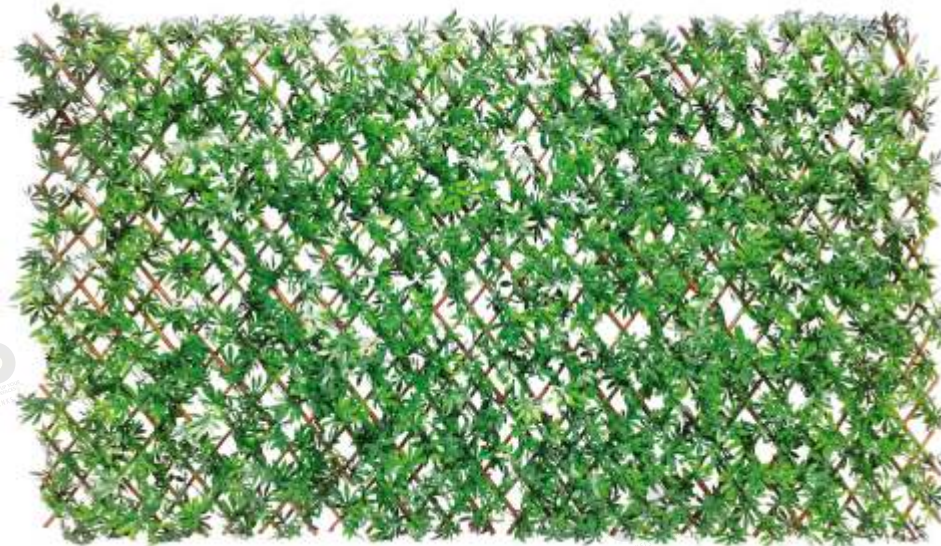

8225 UV - 1000mm x 2000mm