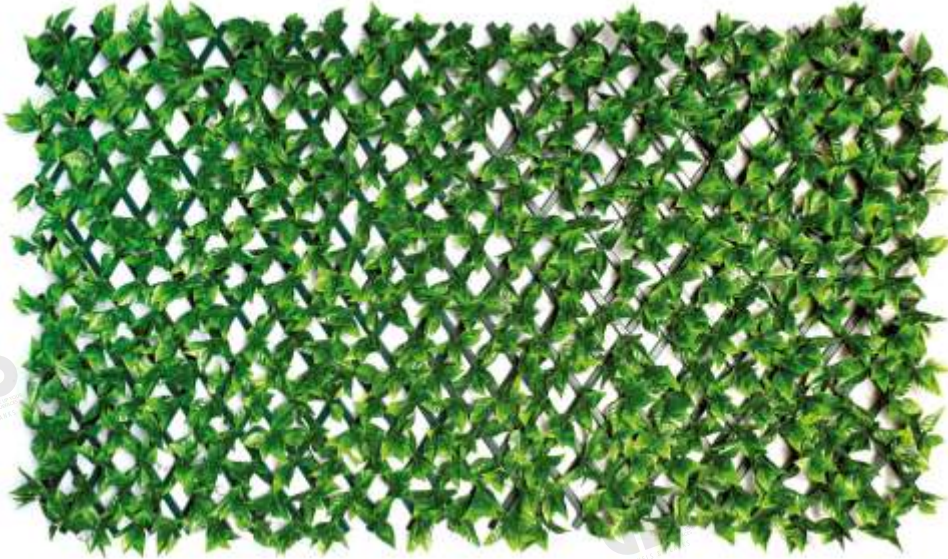

V Planter can help maximize your space for growing flowers, herbs and plants. You can enjoy gardening and surround yourself with the beauty of nature, even if you have little space.

V Planter is the modular planter for DIY vertical gardens, inspired by growing on cliffs. You can easily hook each planter together without any tools and arrange them into different sizes and layouts. With V Planter, you can build your dream vertical garden uniquely with ease living wall and green wall.

Pack: 12 Pcs Per Box

vertical garden

Evergreen Wall is a vertical partition covered with greens and flowers which are fixed on plastic base. Evergreen Wall is also known as **Vertical Garden**. Evergreen Wall has plastic container in a ladder form as a base on which varieties of artificial greens are planted to create a wall or division. Our artificial Evergreen Walls are 'Easy to Install' and 'Zero Maintenance' products as these are artificial and do not require any sunlight or watering.

8378 (White) UV - 1000mm x 1000mm

8458 (UV) - 1000mm x 1000mm

8378 (Light Pink) UV - 1000mm x 1000mm

8451 (UV) - 1000mm x 1500mm

8223 (Green) UV - 1000mm x 2000mm

8223 (Red) UV - 1000mm x 2000mm

8223 (Yellow) UV - 1000mm x 2000mm

e x p a n d a b l e t r e l l i s

8224 UV - 1000mm x 2000mm

8225 UV - 1000mm x 2000mm

8237UV - 1000mm x 2000mm

e x p a n d a b l e t r e l l i s

8238 UV - 1000mm x 2000mm

8239 UV - 1000mm x 2000mm

8240 UV - 1000mm x 2000mm