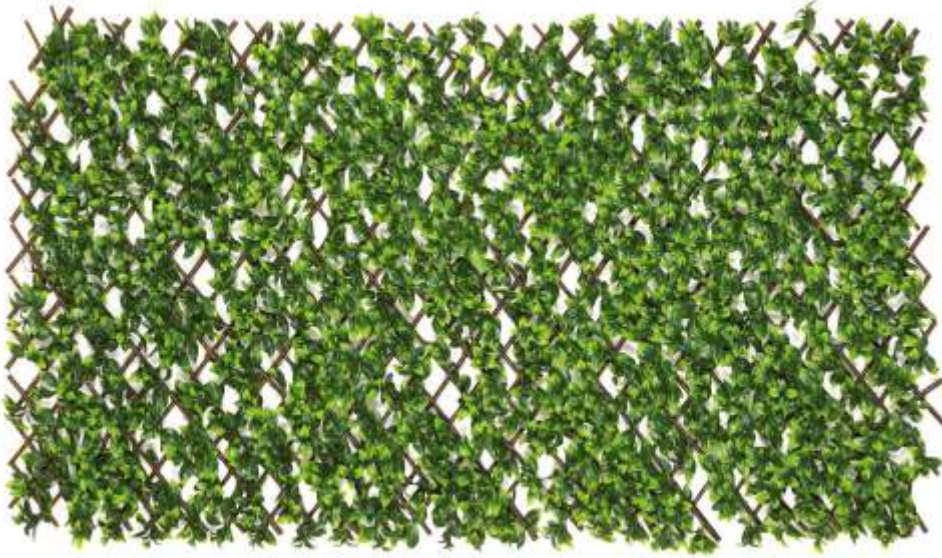

V Planter can help maximize your space for growing flowers, herbs and plants. You can enjoy gardening and surround yourself with the beauty of nature, even if you have little space.

V Planter is the modular planter for DIY vertical gardens, inspired by growing on cliffs. You can easily hook each planter together without any tools and arrange them into different sizes and layouts. With V Planter, you can build your dream vertical garden uniquely with ease living wall and green wall.

Pack: 12 Pcs Per Box

vertical garden

Evergreen Wall is a vertical partition covered with greens and flowers which are fixed on plastic base. Evergreen Wall is also known as **Vertical Garden**. Evergreen Wall has plastic container in a ladder form as a base on which varieties of artificial greens are planted to create a wall or division. Our artificial Evergreen Walls are 'Easy to Install' and 'Zero Maintenance' products as these are artificial and do not require any sunlight or watering.

e x p a n d a b l e t r e l l i s

8224 UV - 1000mm x 2000mm

8225 UV - 1000mm x 2000mm

8237UV - 1000mm x 2000mm

e x p a n d a b l e t r e l l i s

8238 UV - 1000mm x 2000mm

8239 UV - 1000mm x 2000mm

8240 UV - 1000mm x 2000mm