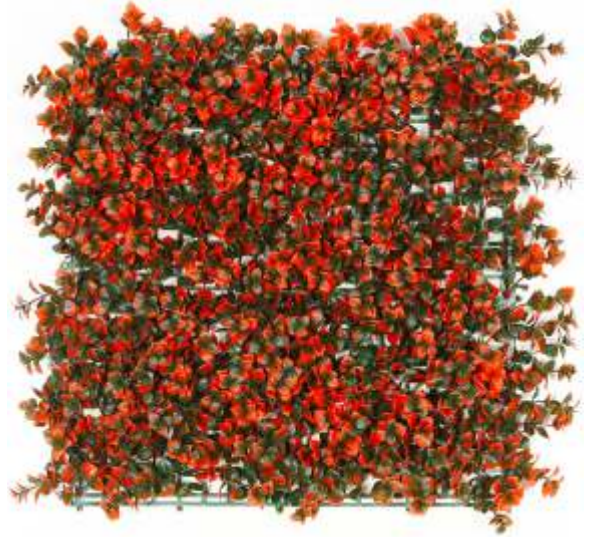

3655 - 500mm x 500mm

8231 UV - 500mm x 500mm

8242 (Green) UV - 500mm x 500mm

8242 (Orange) UV - 500mm x 500mm

8242 (Purple) UV - 500mm x 500mm

8242 (Red) UV - 500mm x 500mm

8242 (Yellow) UV - 500mm x 500mm

8242 (Multi) UV - 500mm x 500mm