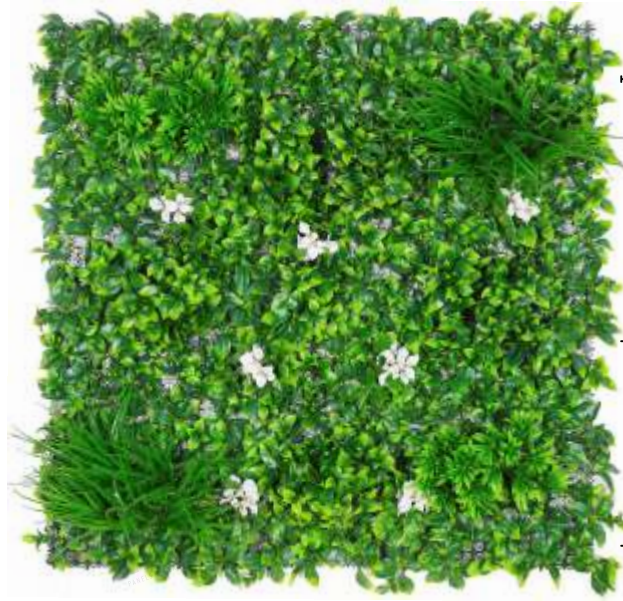

V Planter can help maximize your space for growing flowers, herbs and plants. You can enjoy gardening and surround yourself with the beauty of nature, even if you have little space.

V Planter is the modular planter for DIY vertical gardens, inspired by growing on cliffs. You can easily hook each planter together without any tools and arrange them into different sizes and layouts. With V Planter, you can build your dream vertical garden uniquely with ease living wall and green wall.

8325 (Yellow) - 400mm x 600mm

8327 (Green) - 400mm x 600mm

vertical garden

8327 (Lilac) - 400mm x 600mm

8327 (Yellow) - 400mm x 600mm

8327 (Purple) - 400mm x 600mm

8329 (Green) - 400mm x 600mm

8329 (Purple) - 400mm x 600mm

8329 (Red) - 400mm x 600mm

8329 (Yellow) - 400mm x 600mm

8349 (Green) - 400mm x 600mm

8229 UV - 1000mm x 1000mm

8235 (Pink) UV - 1000mm x 1000mm

8230 UV - 1000mm x 1000mm

8235 (White) UV - 1000mm x 1000mm

8236 UV - 1000mm x 1000mm