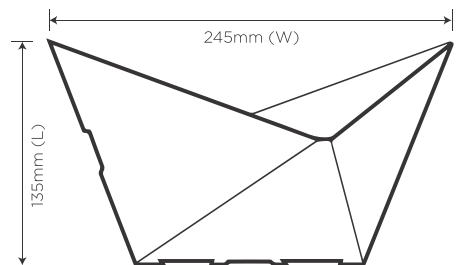

Vplanter™
MEGA

Milky White

Cocoa Brown

Charcoal Grey

Technical Specifications:

Material: HDPE Plastic	Thickness: 175mm
Suitable Usage: Indoor/Outdoor	Mega Size (mm): 325 W x 175 L

Wall Channel:

Size (mm): 37.5 x 15 x 360	Raw Material: Aluminium
----------------------------	-------------------------

Vplanter™
MINI

Milky White

Cocoa Brown

Charcoal Grey

Technical Specifications:

Material: HDPE Plastic	Thickness: 230mm
Suitable Usage: Indoor/Outdoor	Mini Size (mm): 245 W x 135 L

L Supporter:

Size (mm): 27 x 110 x 45	Raw Material: Stainless Steel
--------------------------	-------------------------------