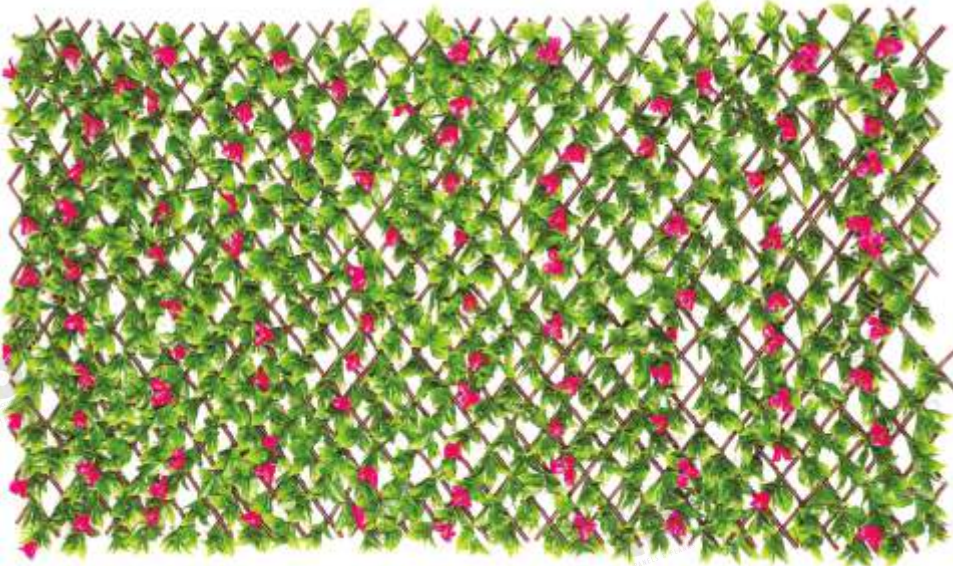

8332 UV - 1000mm x 2000mm