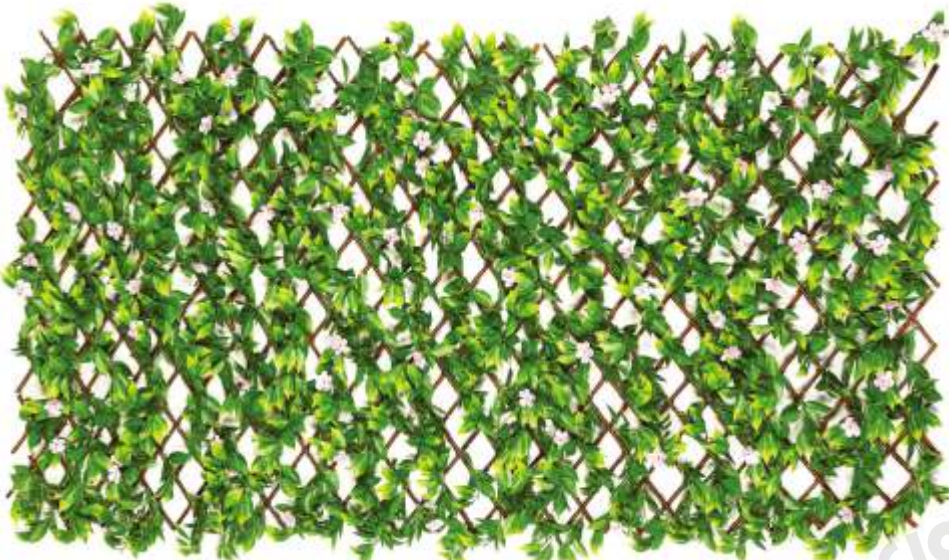

8333 UV - 1000mm x 2000mm

e x p a n d a b l e t r e l l i s