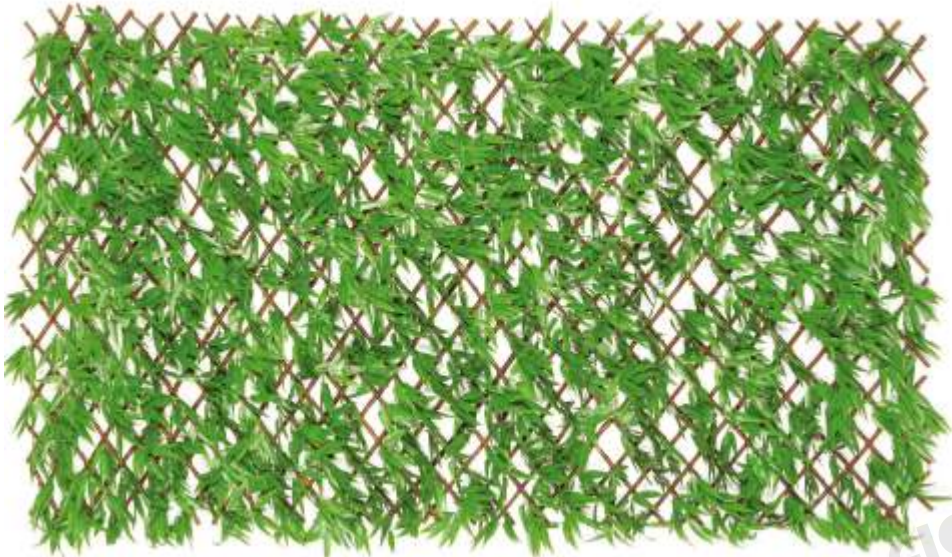

V Planter can help maximize your space for growing flowers, herbs and plants. You can enjoy gardening and surround yourself with the beauty of nature, even if you have little space.

V Planter is the modular planter for DIY vertical gardens, inspired by growing on cliffs. You can easily hook each planter together without any tools and arrange them into different sizes and layouts. With V Planter, you can build your dream vertical garden uniquely with ease living wall and green wall.

e x p a n d a b l e t r e l l i s

8224 UV - 1000mm x 2000mm

8225 UV - 1000mm x 2000mm

8237UV - 1000mm x 2000mm

e x p a n d a b l e t r e l l i s

8238 UV - 1000mm x 2000mm

8239 UV - 1000mm x 2000mm

8240 UV - 1000mm x 2000mm