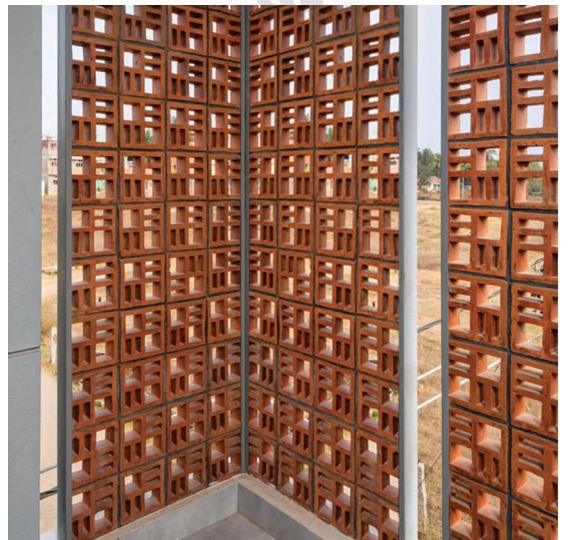

CAMP

Size: 220mm x 220mm x 63mm

Per Box Qty.: 4 Pcs. | Weight: 2.6 Kgs P/Pcs.

Paintable

MODEL

ZEBRA

Size: 220mm x 220mm x 63mm

Per Box Qty.: 4 Pcs. | Weight: 2.2 Kgs P/Pcs.