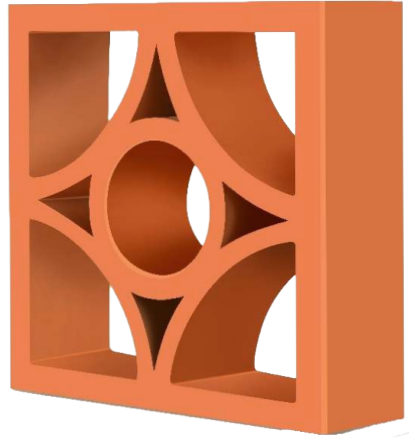

Per Box Qty.: 4 Pcs. | Weight: 2.6 Kgs P/Pcs.

MODEL

PEARL ▼

Size: 220mm x 220mm x 63mm

Per Box Qty.: 4 Pcs. | Weight: 2.6 Kgs P/Pcs.

MODEL

OPAL ▼

Size: 220mm x 220mm x 63mm