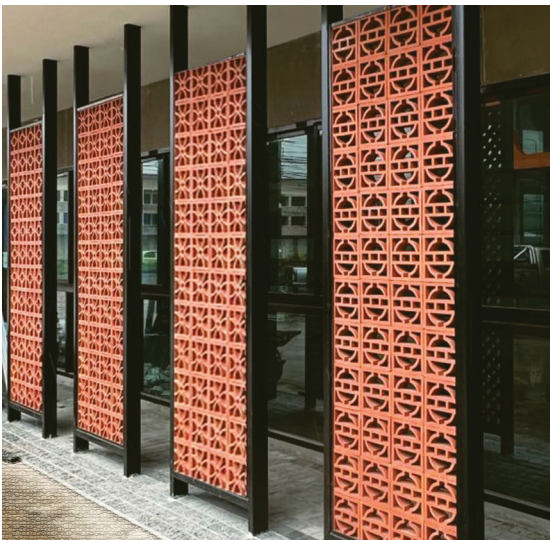

MODEL

PEARL ▼

Size: 220mm x 220mm x 63mm

Per Box Qty.: 4 Pcs. | Weight: 2.6 Kgs P/Pcs.

MODEL

OPAL ▼

Size: 220mm x 220mm x 63mm

Per Box Qty.: 4 Pcs. | Weight: 2.6 Kgs P/Pcs.

MODEL

PETAL

Size: 220mm x 220mm x 63mm

Per Box Qty.: 4 Pcs. | Weight: 2.6 Kgs P/Pcs.

MODEL

RUBY ▼

Size: 220mm x 220mm x 63mm

Per Box Qty.: 4 Pcs. | Weight: 2.6 Kgs P/Pcs.