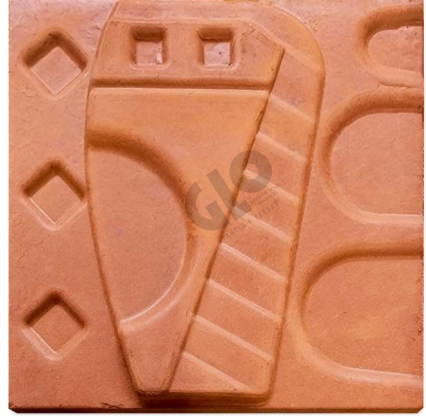

Art 10 MODEL ▼