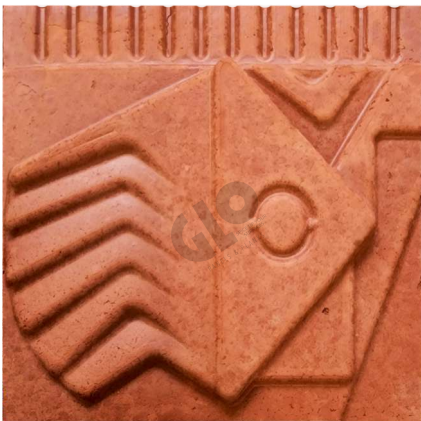

MODEL Art 09 ▼