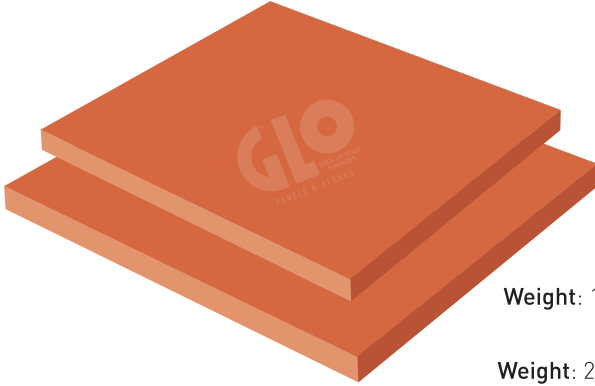

MODEL

BRICK CLADDING PLAIN

Paintable

Colour : Natural

Size: 240mm x 80mm x 10mm

Per Box Qty.: 25 Pcs. | Weight: 9.5 Kgs P/Box.

MODEL

FLOOR TILES

Paintable

Colour : Natural

Size: 250mm x 250mm x 12mm

Weight: 1.5 Kgs P/Pcs. (Approx), Per Box Qty.: 5 Pcs.

Size: 300mm x 300mm x 12mm

Weight: 2.13 Kgs P/Pcs. (Approx), Per Box Qty.: 7 Pcs.