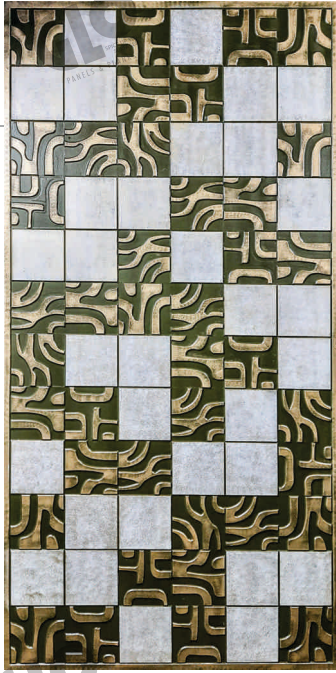

5624

Size: 8' x 4', Weight: 28 kg

5625

Size: 8' x 4', Weight: 28 kg

5626

Size: 8' x 4', Weight: 28 kg

5627

Size: 8' x 4', Weight: 28 kg

METADECOR

THICKNESS 12MM

NEW ARRIVAL

5628

Size: 8' x 4', Weight: 28 kg

5629

Size: 8' x 4', Weight: 28 kg

5630