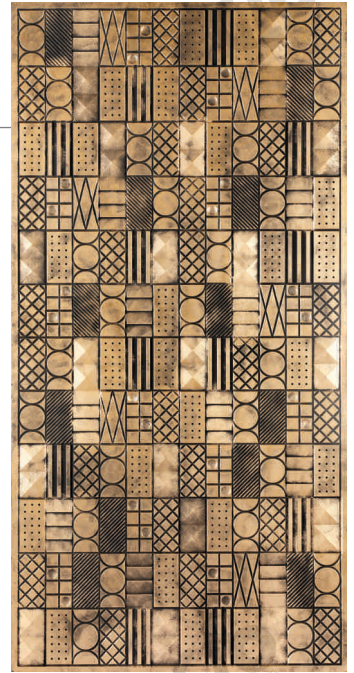

metadecor™

PANELS

GLO[®]
SPICE UP YOUR SURFACES
PANELS & PLANKS

NOVEMBER 2022

metadecor[™]
PANELS

METADECOR Panels are ready to install decorative wall panels come in a plethora of textures and combinations crafted using liquid metallic coating, decorative finishes, rustic textured finishes and their fusion. The ready to clad wall panels provide for hassle-free mounting and can also act as a better alternative for conventional laminates and veneers. From designing contemporary to neo-modern interiors, the panels can be used across all styles.

TECHNICAL DETAILS

Thickness: 12 mm

Dimension: 8' x 4'

Raw Material: HD-HMR MDF

METADECOR

Colour differ in panel to panel

5601

Size: 8' x 4', Weight: 24 kg

5602

Size: 8' x 4', Weight: 24 kg

5603

Size: 8' x 4', Weight: 24 kg

5604

Size: 8' x 4', Weight: 28 kg

5605

Size: 8' x 4', Weight: 28 kg

5606

Size: 8' x 4', Weight: 28 kg

5607

Size: 8' x 4', Weight: 28 kg

5608

Size: 8' x 4', Weight: 28 kg

5609

Size: 8' x 4', Weight: 28 kg