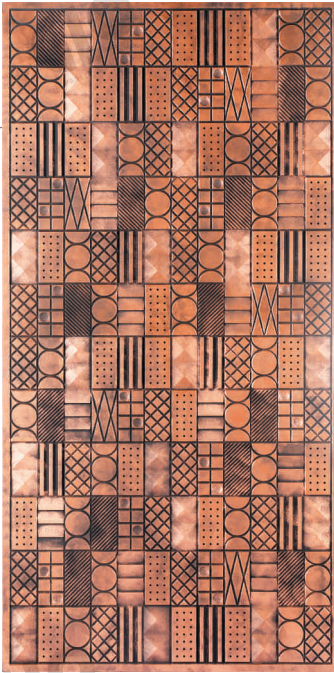

metadecor™

PANELS

GLO[®]
SPICE UP YOUR SURFACES
PANELS & PLANKS

NOVEMBER 2022

metadecor[™]
PANELS

METADECOR Panels are ready to install decorative wall panels come in a plethora of textures and combinations crafted using liquid metallic coating, decorative finishes, rustic textured finishes and their fusion. The ready to clad wall panels provide for hassle-free mounting and can also act as a better alternative for conventional laminates and veneers. From designing contemporary to neo-modern interiors, the panels can be used across all styles.

Metadecor are ready to Install wall panels have an array of applications across hospitality, residential and commercial projects. These decorative wall panels can be used to highlight accent walls, headboards, TV backdrops, reception counters, doors, etc.

TECHNICAL DETAILS

Thickness: 12 mm

Dimension: 8' x 4'

Raw Material: HD-HMR MDF

METADECOR

Colour differ in panel to panel

5601

Size: 8' x 4', Weight: 24 kg

5602

Size: 8' x 4', Weight: 24 kg

5603

Size: 8' x 4', Weight: 24 kg

5604

Size: 8' x 4', Weight: 28 kg

5605

Size: 8' x 4', Weight: 28 kg