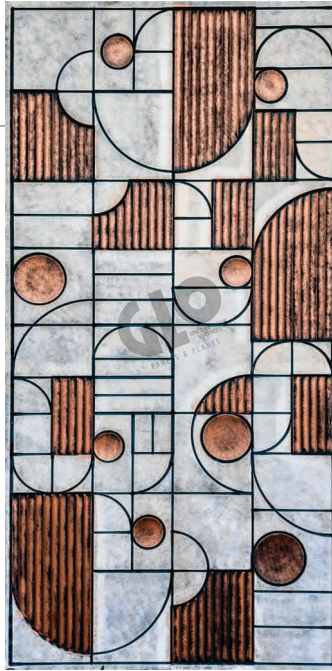

5606

Size: 8' x 4', Weight: 28 kg

5607

Size: 8' x 4', Weight: 28 kg

5608

Size: 8' x 4', Weight: 28 kg

5609

Size: 8' x 4', Weight: 28 kg

Size: 8' x 4', Weight: 28 kg

METADECOR

THICKNESS 12MM

NEW ARRIVAL

5622

Size: 8' x 4', Weight: 28 kg

5623

Size: 8' x 4', Weight: 28 kg

5624

Size: 8' x 4', Weight: 28 kg

5625

Size: 8' x 4', Weight: 28 kg

5626

Size: 8' x 4', Weight: 28 kg

5627

Size: 8' x 4', Weight: 28 kg