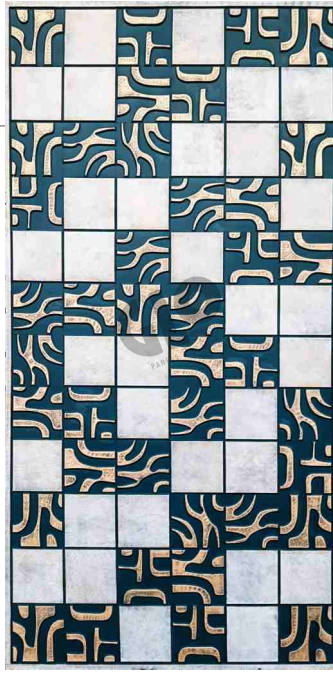

5624

Size: 8' x 4', Weight: 28 kg

5625

Size: 8' x 4', Weight: 28 kg

5626

Size: 8' x 4', Weight: 28 kg

5627

Size: 8' x 4', Weight: 28 kg

METADECOR

THICKNESS 12MM

NEW ARRIVAL

5628

Size: 8' x 4', Weight: 28 kg

5629

Size: 8' x 4', Weight: 28 kg

5630