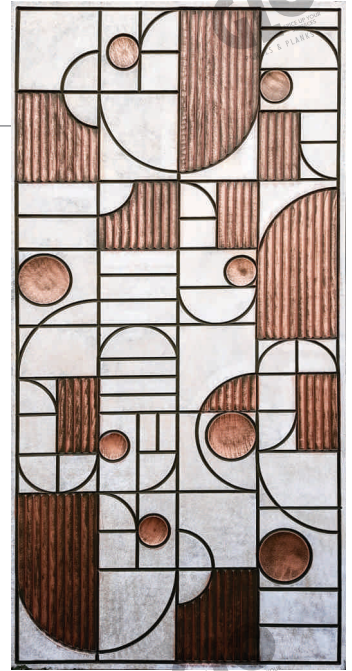

5606

Size: 8' x 4', Weight: 28 kg

5607

Size: 8' x 4', Weight: 28 kg

5608

Size: 8' x 4', Weight: 28 kg

5609

Size: 8' x 4', Weight: 28 kg

Size: 8' x 4', Weight: 28 kg

METADECOR

THICKNESS 12MM

NEW ARRIVAL

5622

Size: 8' x 4', Weight: 28 kg

5623

Size: 8' x 4', Weight: 28 kg