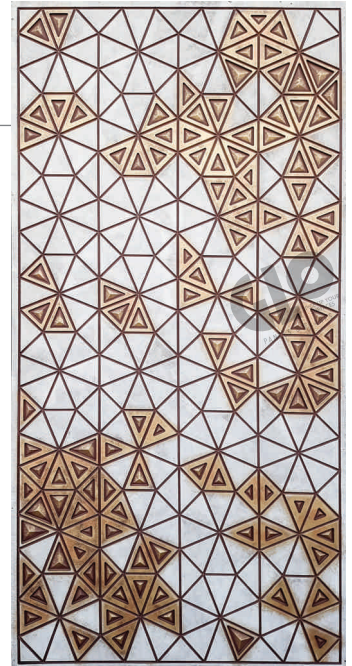

5624

Size: 8' x 4', Weight: 28 kg

5625

Size: 8' x 4', Weight: 28 kg

5626

Size: 8' x 4', Weight: 28 kg

5627

Size: 8' x 4', Weight: 28 kg

METADECOR

THICKNESS 12MM

NEW ARRIVAL

5628

Size: 8' x 4', Weight: 28 kg

5629

Size: 8' x 4', Weight: 28 kg

5630