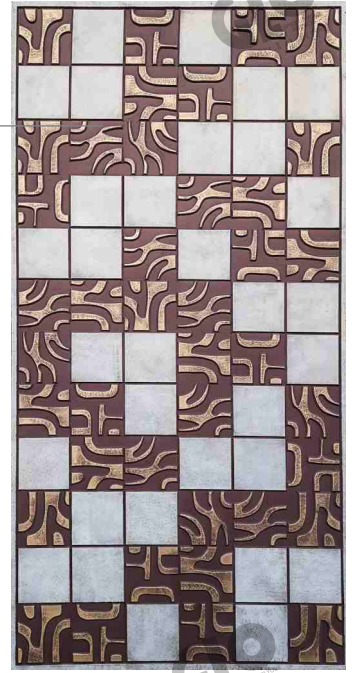

METADECOR

THICKNESS 12MM

NEW ARRIVAL

5628

Size: 8' x 4', Weight: 28 kg

5629

Size: 8' x 4', Weight: 28 kg

5630

Size: 8' x 4', Weight: 28 kg

GLO PANELS
PVT. LTD.

customer.care@glopanels.com | www.glopanels.com