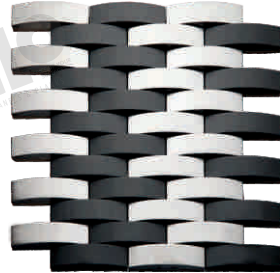

5112 - Size: 12" x 12"
Thickness: 15 mm, Weight: 1.090 kg