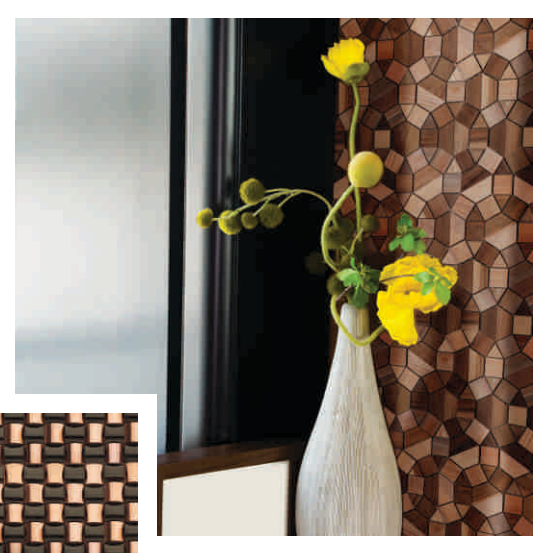

MOSAIC SERIES

METAL WALL DECOR

Call them petals in metals! Our aesthetically designed **Metal Wall Decor** brings the hint of sheen to your interiors. Cozy and classy at the same time, these embossed metal décor products enhance the overall look of your interiors. These rich decorative boards are specially created with advanced technology and treatment. Easy to install, easier to maintain, Metal Wall Décor adds a unique touch to the interiors.