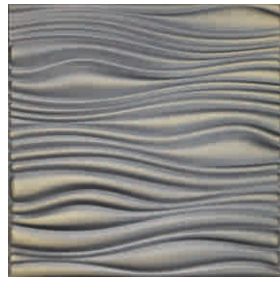

MOSAIC SERIES

METAL WALL DECOR

Call them petals in metals! Our aesthetically designed **Metal Wall Decor** brings the hint of sheen to your interiors. Cozy and classy at the same time, these embossed metal décor products enhance the overall look of your interiors. These rich decorative boards are specially created with advanced technology and treatment. Easy to install, easier to maintain, Metal Wall Décor adds a unique touch to the interiors.

5) After fixing all the Base Frames, fix METAL WALL DÉCOR on it.

6) A Beautiful Wall is Ready!

BASE FRAME

METAL WALL DÉCOR

METAL WALL DECOR

1801 - Brushed Brass
 Size: 30cms x 30cms, [Approx. 12"x12"]
 Weight: 700 grm

1802 - Brushed Bronze
 Size: 30cms x 30cms, [Approx. 12"x12"]
 Weight: 700 grm

1803 - Brushed Copper
 Size: 30cms x 30cms, [Approx. 12"x12"]
 Weight: 700 grm

1804 - Brushed Brass
 Size: 30cms x 30cms, [Approx. 12"x12"]
 Weight: 700 grm

1805 - Brushed Bronze
 Size: 30cms x 30cms, [Approx. 12"x12"]
 Weight: 700 grm

1806 - Brushed Copper
 Size: 30cms x 30cms, [Approx. 12"x12"]
 Weight: 700 grm

1807 - Brushed Brass
 Size: 30cms x 30cms, [Approx. 12"x12"]
 Weight: 700 grm