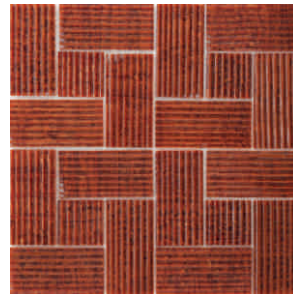

4121 - Size: 290 mm x 290 mm
Thickness 6 mm, Weight: 550 grm