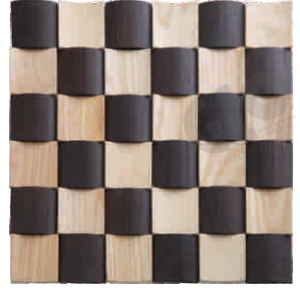

WOOD PANELS

2104 - Size: 275 mm x 275 mm
 Thickness: 10 mm, Weight: 330 grm

2106 - Size: 275 mm x 275 mm
 Thickness: 10 mm, Weight: 330 grm

2107 - Size: 275 mm x 275 mm
 Thickness: 10 mm, Weight: 330 grm

2108 - Size: 275 mm x 275 mm
 Thickness: 10 mm, Weight: 330 grm

2109 - Size: 275 mm x 275 mm
 Thickness: 10 mm, Weight: 330 grm

2112 - Size: 275 mm x 275 mm
 Thickness: 12 mm, Weight: 420 grm

2114 - Size: 275 mm x 275 mm
 Thickness: 10 mm, Weight: 200 grm