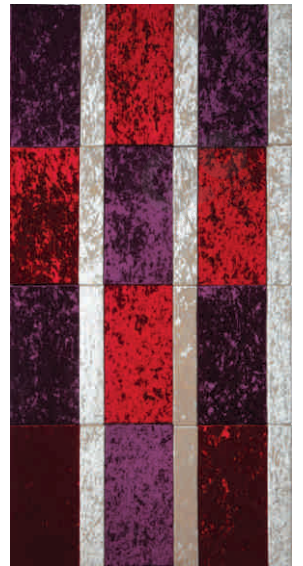

2211
Size: 4' x 2' - Thickness: 18 mm
Weight: 4.760 kg

THICKNESS 18 MM