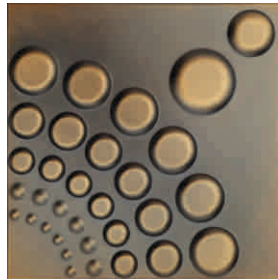

TECHNICAL DETAILS

Size: 30 Cms X 30 Cms (approx. 12" X 12")

Raw Material: **Stainless Steel, Plastic Base Frame**

METAL WALL DECOR

*Colour may vary from piece to piece.

INSTALLATION INSTRUCTION

1) Make sure that the Wall or Surface is even and levelled.

5) After fixing all the Base Frames, fix METAL WALL DÉCOR on it.

6) A Beautiful Wall is Ready!

BASE FRAME

METAL WALL DÉCOR

METAL WALL DECOR

1801 - Brushed Brass
 Size: 30cms x 30cms, [Approx. 12"x12"]
 Weight: 700 grm

1805 - Brushed Bronze
 Size: 30cms x 30cms, [Approx. 12"x12"]
 Weight: 700 grm

1806 - Brushed Copper
 Size: 30cms x 30cms, [Approx. 12"x12"]
 Weight: 700 grm

1807 - Brushed Brass
 Size: 30cms x 30cms, [Approx. 12"x12"]
 Weight: 700 grm

1808 - Brushed Bronze
 Size: 30cms x 30cms, [Approx. 12"x12"]
 Weight: 700 grm

1810 - Brushed Brass
 Size: 30cms x 30cms, [Approx. 12"x12"]
 Weight: 700 grm

1811 - Brushed Bronze
 Size: 30cms x 30cms, [Approx. 12"x12"]
 Weight: 700 grm