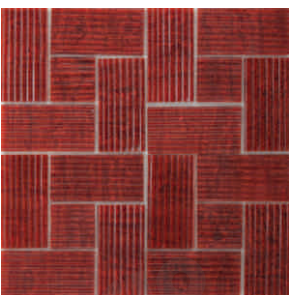

4124 - Size: 290 mm x 290 mm
Thickness 6 mm, Weight: 480 grm