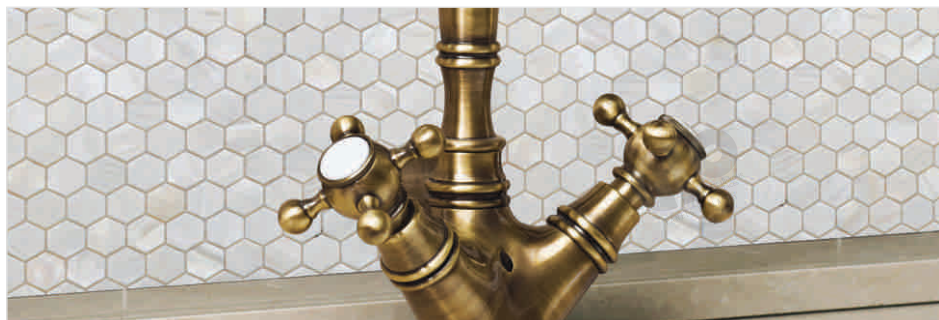

8115 - Size: 12" x 12"
Thickness: 2 mm, Weight: 390grm