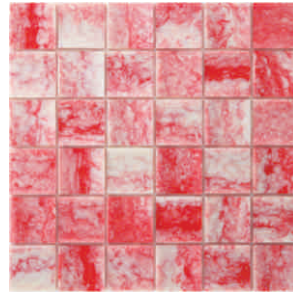

4105 - Size: 290 mm x 290 mm
Thickness 8 mm, Weight: 420 grm