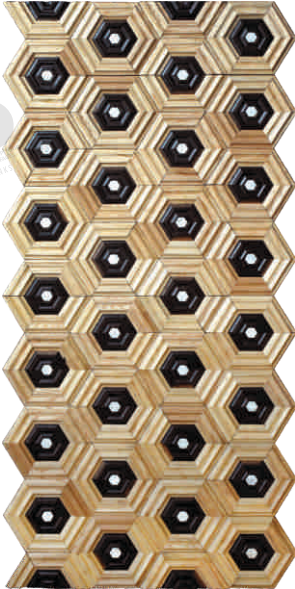

*Size, Thickness & Colour may vary from panel to panel.

WOOD PANELS

7243 - Size: 24" x 48"
 Thickness: 12 mm, Weight: 3.6 kg

7244 - Size: 24" x 48"
 Thickness: 12 mm, Weight: 3.6 kg

7245 - Size: 24" x 48"
 Thickness: 12 mm, Weight: 3.6 kg