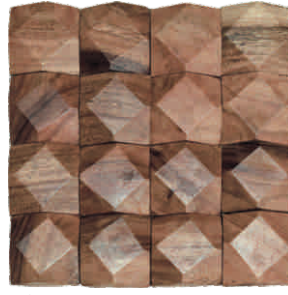

2159 - Size: 280 mm x 240 mm
 Thickness: 6 mm, Weight: 230 grm

*Size, Thickness & Colour may vary from panel to panel.

WOOD PANELS

2160 - Size: 290 mm x 290 mm
 Thickness: 6 mm, Weight: 320 grm

2164 - Size: 300 mm x 300 mm
 Thickness: 12 mm, Weight: 750 grm