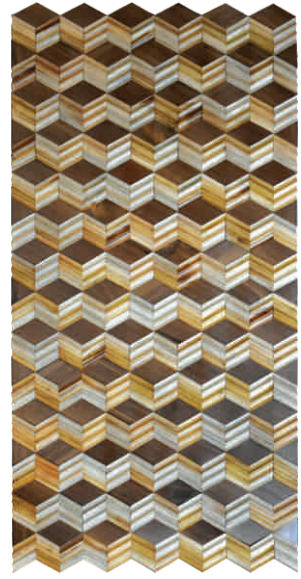

*Size, Thickness & Colour may vary from panel to panel.

WOOD PANELS

7243 - Size: 24" x 48"
 Thickness: 12 mm, Weight: 3.6 kg

7244 - Size: 24" x 48"
 Thickness: 12 mm, Weight: 3.6 kg

7245 - Size: 24" x 48"
 Thickness: 12 mm, Weight: 3.6 kg