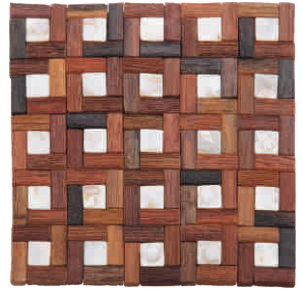

7206 - Size: 12" x 12"
Thickness: 8 mm, Weight: 730 grm