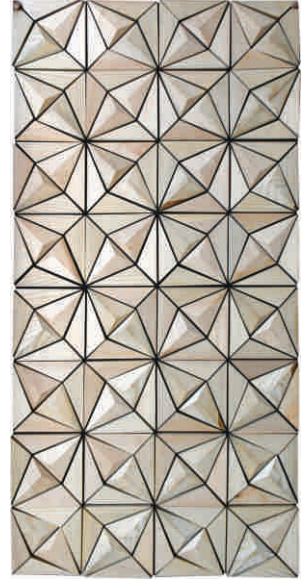

7228 - Size: 24" x 48"
 Thickness: 6 mm, Weight: 3 kg

7229 - Size: 24" x 48"
 Thickness: 6 mm, Weight: 3 kg

7230 - Size: 24" x 48"
 Thickness: 6 mm, Weight: 3 kg

7231 - Size: 24" x 48"
 Thickness: 10 mm, Weight: 3.4 kg

7232 - Size: 24" x 48"
 Thickness: 10 mm, Weight: 3.4 kg

7233 - Size: 24" x 48"
 Thickness: 10 mm, Weight: 3.4 kg

*Size, Thickness & Colour may vary from panel to panel.

WOOD PANELS

7234 - Size: 24" x 48"
 Thickness: 12 mm, Weight: 3.6 kg

7235 - Size: 24" x 48"
 Thickness: 12 mm, Weight: 3.6 kg

7236 - Size: 24" x 48"
 Thickness: 12 mm, Weight: 3.6 kg

7237 - Size: 24" x 48"
 Thickness: 12 mm, Weight: 3.6 kg

7238 - Size: 24" x 48"
 Thickness: 12 mm, Weight: 3.6 kg