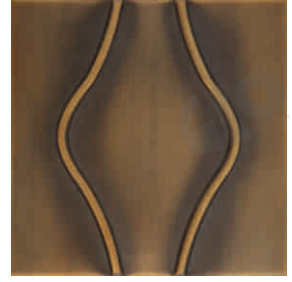

1831 - Brushed Brass
Size: 30cms x 30cms, [Approx. 12"x12"]
Weight: 700 grm