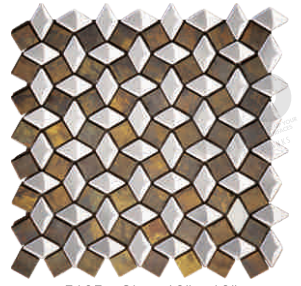

5105 - Size: 12" x 12"
Thickness: 8 mm, Weight: 980 grm