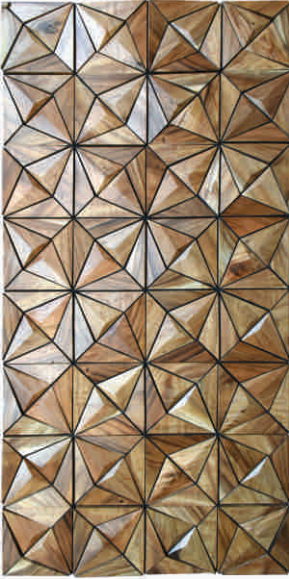

7232 - Size: 24" x 48"
 Thickness: 10 mm, Weight: 3.4 kg

7233 - Size: 24" x 48"
 Thickness: 10 mm, Weight: 3.4 kg

*Size, Thickness & Colour may vary from panel to panel.

WOOD PANELS

7234 - Size: 24" x 48"
 Thickness: 12 mm, Weight: 3.6 kg

7235 - Size: 24" x 48"
 Thickness: 12 mm, Weight: 3.6 kg

7236 - Size: 24" x 48"
 Thickness: 12 mm, Weight: 3.6 kg

7237 - Size: 24" x 48"
 Thickness: 12 mm, Weight: 3.6 kg

7238 - Size: 24" x 48"
 Thickness: 12 mm, Weight: 3.6 kg