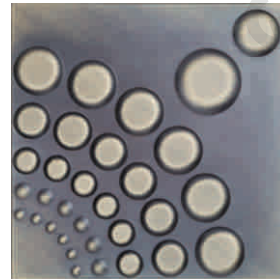

TECHNICAL DETAILS

Size: 30 Cms X 30 Cms (approx. 12" X 12")

Raw Material: **Stainless Steel, Plastic Base Frame**

METAL WALL DECOR

*Colour may vary from piece to piece.

INSTALLATION INSTRUCTION

1) Make sure that the Wall or Surface is even and levelled.

1805 - Brushed Bronze
 Size: 30cms x 30cms, [Approx. 12"x12"]
 Weight: 700 grm

1806 - Brushed Copper
 Size: 30cms x 30cms, [Approx. 12"x12"]
 Weight: 700 grm

1807 - Brushed Brass
 Size: 30cms x 30cms, [Approx. 12"x12"]
 Weight: 700 grm

1808 - Brushed Bronze
 Size: 30cms x 30cms, [Approx. 12"x12"]
 Weight: 700 grm

1810 - Brushed Brass
 Size: 30cms x 30cms, [Approx. 12"x12"]
 Weight: 700 grm

1811 - Brushed Bronze
 Size: 30cms x 30cms, [Approx. 12"x12"]
 Weight: 700 grm

1816 - Brushed Brass
 Size: 30cms x 30cms, [Approx. 12"x12"]
 Weight: 700 grm

1817 - Brushed Bronze
 Size: 30cms x 30cms, [Approx. 12"x12"]
 Weight: 700 grm

1818 - Brushed Copper
 Size: 30cms x 30cms, [Approx. 12"x12"]
 Weight: 700 grm