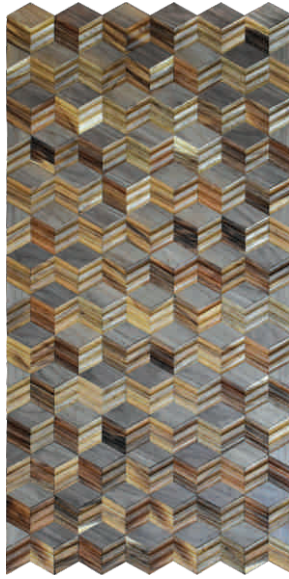

7244 - Size: 24" x 48"
Thickness: 12 mm, Weight: 3.6 kg