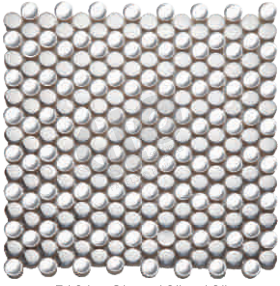

TECHNICAL DETAILS

Thickness: See below the product image

Size: 12" x 12"

Raw Material: **Face: Metal**

METAL MOSAIC

*Colour may vary from piece to piece.

*Company recommends to use Araldite for Application

METAL MOSAIC