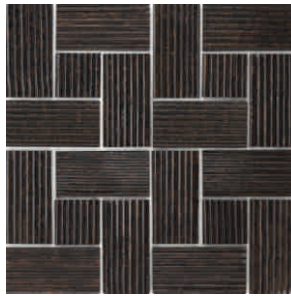

4120 - Size: 290 mm x 290 mm
Thickness 6 mm, Weight: 470 grm