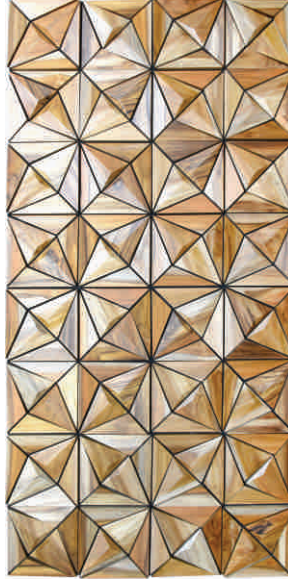

7228 - Size: 24" x 48"
 Thickness: 6 mm, Weight: 3 kg

7229 - Size: 24" x 48"
 Thickness: 6 mm, Weight: 3 kg

7230 - Size: 24" x 48"
 Thickness: 6 mm, Weight: 3 kg

7231 - Size: 24" x 48"
 Thickness: 10 mm, Weight: 3.4 kg

7232 - Size: 24" x 48"
 Thickness: 10 mm, Weight: 3.4 kg

7233 - Size: 24" x 48"
 Thickness: 10 mm, Weight: 3.4 kg

*Size, Thickness & Colour may vary from panel to panel.

WOOD PANELS

7234 - Size: 24" x 48"
 Thickness: 12 mm, Weight: 3.6 kg

7235 - Size: 24" x 48"
 Thickness: 12 mm, Weight: 3.6 kg

7236 - Size: 24" x 48"
 Thickness: 12 mm, Weight: 3.6 kg

7237 - Size: 24" x 48"
 Thickness: 12 mm, Weight: 3.6 kg

7238 - Size: 24" x 48"
 Thickness: 12 mm, Weight: 3.6 kg